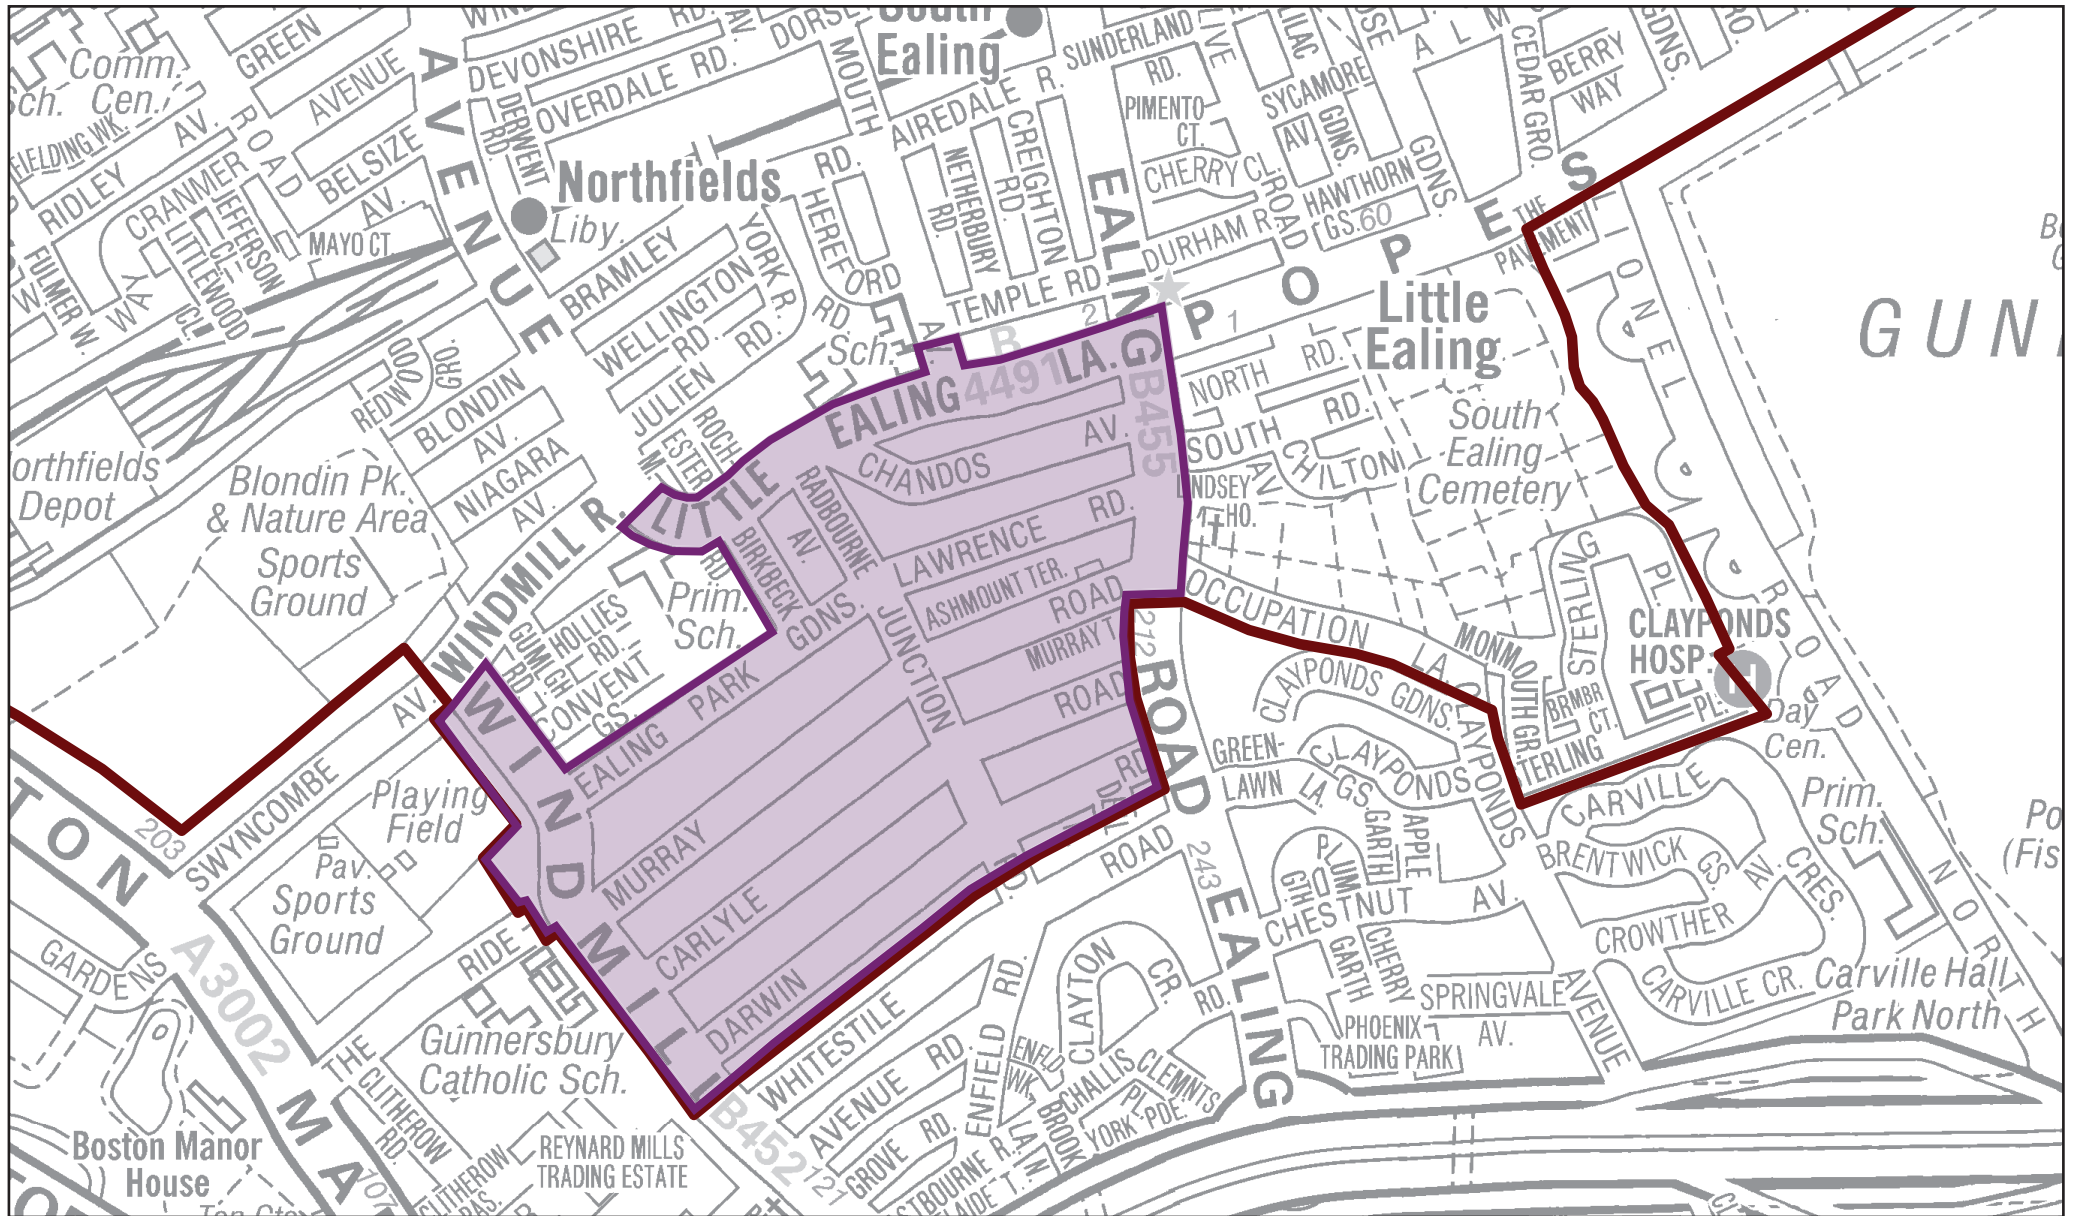

Little Ealing Controlled Parking Zone RR

 <p>www.ealing.gov.uk</p>	<p>This map is based on Ordnance Survey material with permission of OS on behalf of the Controller of HMSO. Crown copyright. Unauthorised reproduction infringes Crown copyright and may lead to prosecution or civil proceedings. LB Ealing Licence No. 100019807 2005</p>	<p>The OS mapping included within this web-site/document is provided by LB Ealing under licence from OS in order to fulfil its public function to act as a planning authority. Persons viewing this mapping should contact Ordnance Survey Copyright for advice where they wish to licence OS mapping for their own use.</p>	<p>© Copyright of Geographers' A-Z Map Co. Ltd., Fairfield Road, Borough Green, Sevenoaks, Kent TN15 8PP. Telephone 01732 781000 No reproduction by any method whatsoever of any part of this publication is permitted without prior consent of the copyright owners.</p>	<p>Scale: do not scale By: Transport Services 02 September 2005</p>
--	---	--	---	---