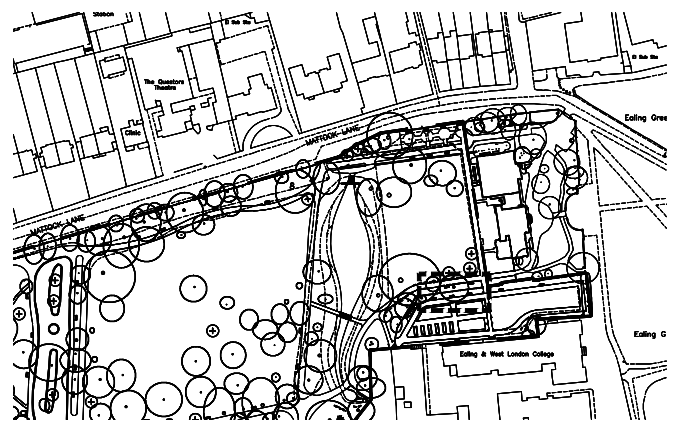

Walpole Park, Ealing

Walled Garden Planting Plan

- KEY**
- Ag Agapanthus africanus
 - As Allium schoenoprasum
 - Anb Aster novi-belgii
 - Cn Cavolo nero
 - Cha Chard
 - Cma Crambe maritima
 - Cyn Cynara Scolymus
 - Dag Dahlia 'Gallery Renoir'
 - Dwb Dahlia 'White Ballet'
 - D Dianthus
 - Gp Geranium pratense
 - Ls Liatris Spicata
 - N Nepeta x faassenii
 - Ro Rosmarinus officinalis
 - Rfu Rudbeckia fulgida
 - Sa Salvia officinalis
 - Tv Thymus vulgaris

- ✕ Espalier fruit trees
- ⊖ Echinacea purpurea
- ⊕ Iris germanica
- ⊙ Allium 'Gladiator'

- KEY PLAN**
- i. Forecourt: subject to House proposals
 - ii. Lawn and Flower Garden
 - iii. Walled Garden
 - iv. Water Garden
 - v. Inner park
 - vi. Fishpond
 - vii. Shrubbery Walk
 - viii. Wider Parkland

Location Plan