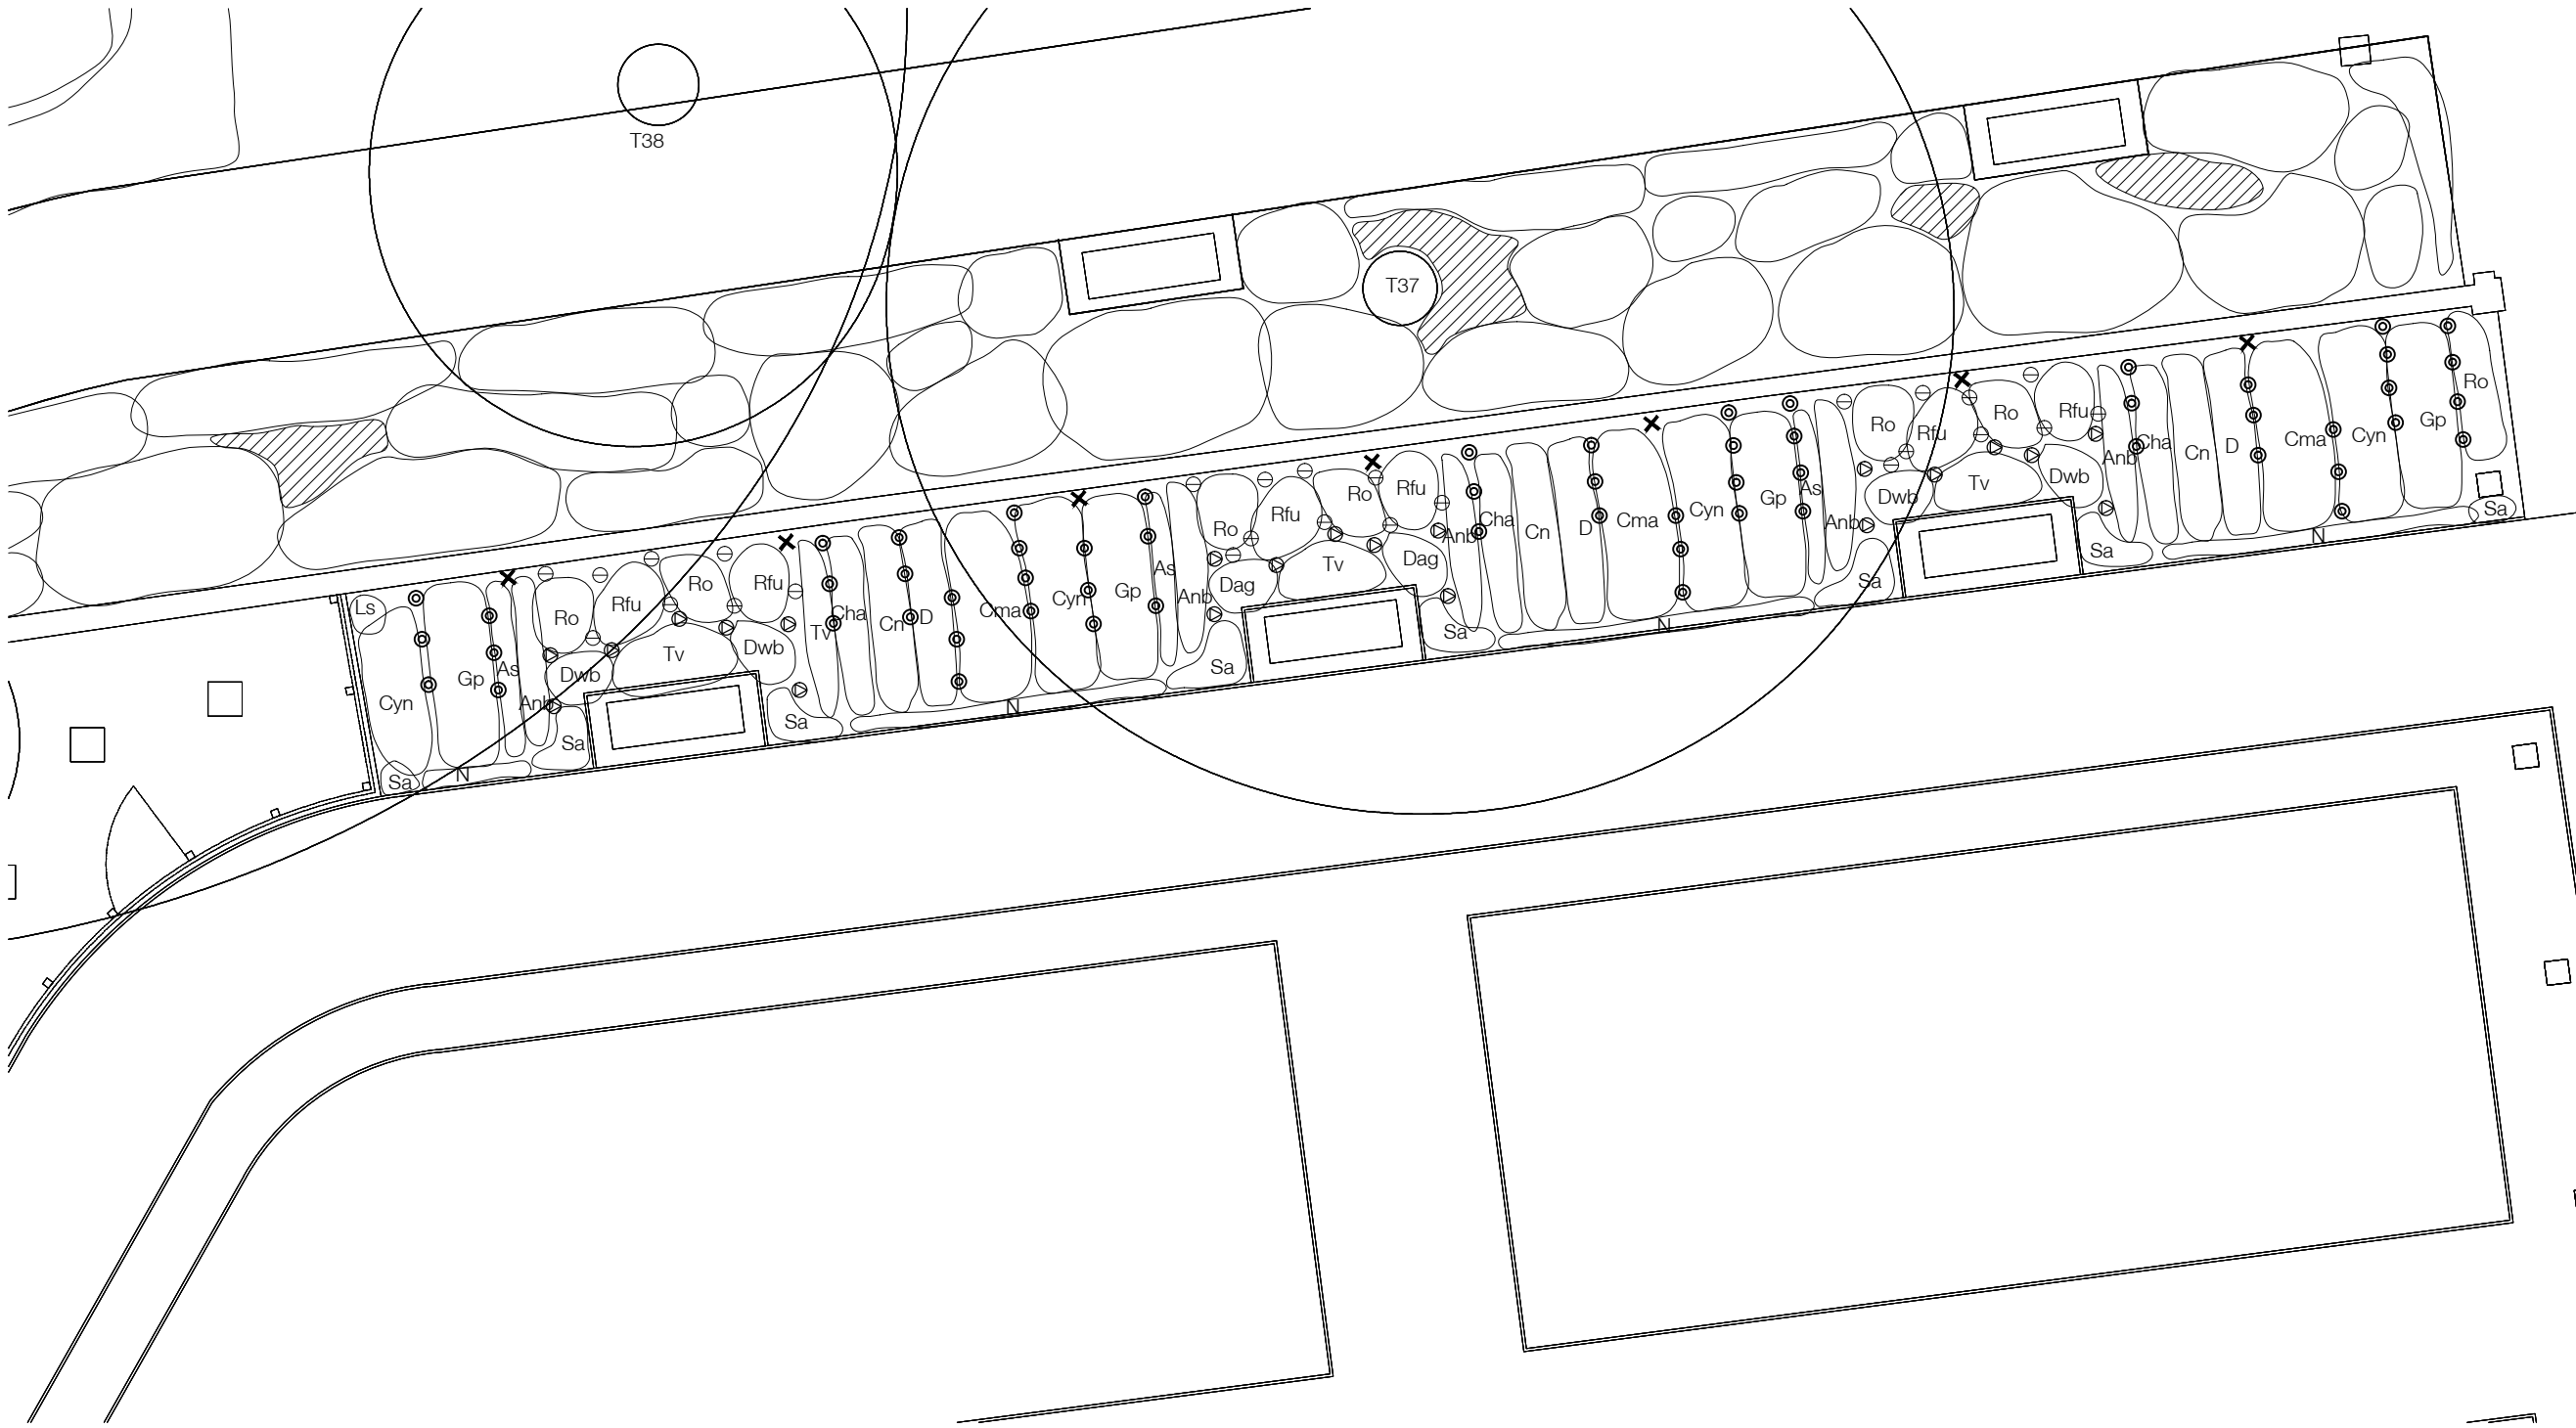

Walpole Park, Ealing

Walled Garden Planting Plan

- KEY**
- Ag Agapanthus africanus
 - As Allium schoenoprasum
 - Anb Aster novi-belgii
 - Cn Cavolo nero
 - Cha Chard
 - Cma Crambe maritima
 - Cyn Cynara Scolymus
 - Dag Dahlia 'Gallery Renoir'
 - Dwb Dahlia 'White Ballet'
 - D Dianthus
 - Gp Geranium pratense
 - Ls Liatris Spicata
 - N Nepeta x faassenii
 - Ro Rosmarinus officinalis
 - Rfu Rudbeckia fulgida
 - Sa Salvia officinalis
 - Tv Thymus vulgaris

- ✕ Espalier fruit trees
- ⊖ Echinacea purpurea
- ⊕ Iris germanica
- ⊙ Allium 'Gladiator'

- KEY PLAN**
- i. Forecourt: subject to House proposals
 - ii. Lawn and Flower Garden
 - iii. Walled Garden
 - iv. Water Garden
 - v. Inner park
 - vi. Fishpond
 - vii. Shrubbery Walk
 - viii. Wider Parkland

Location Plan