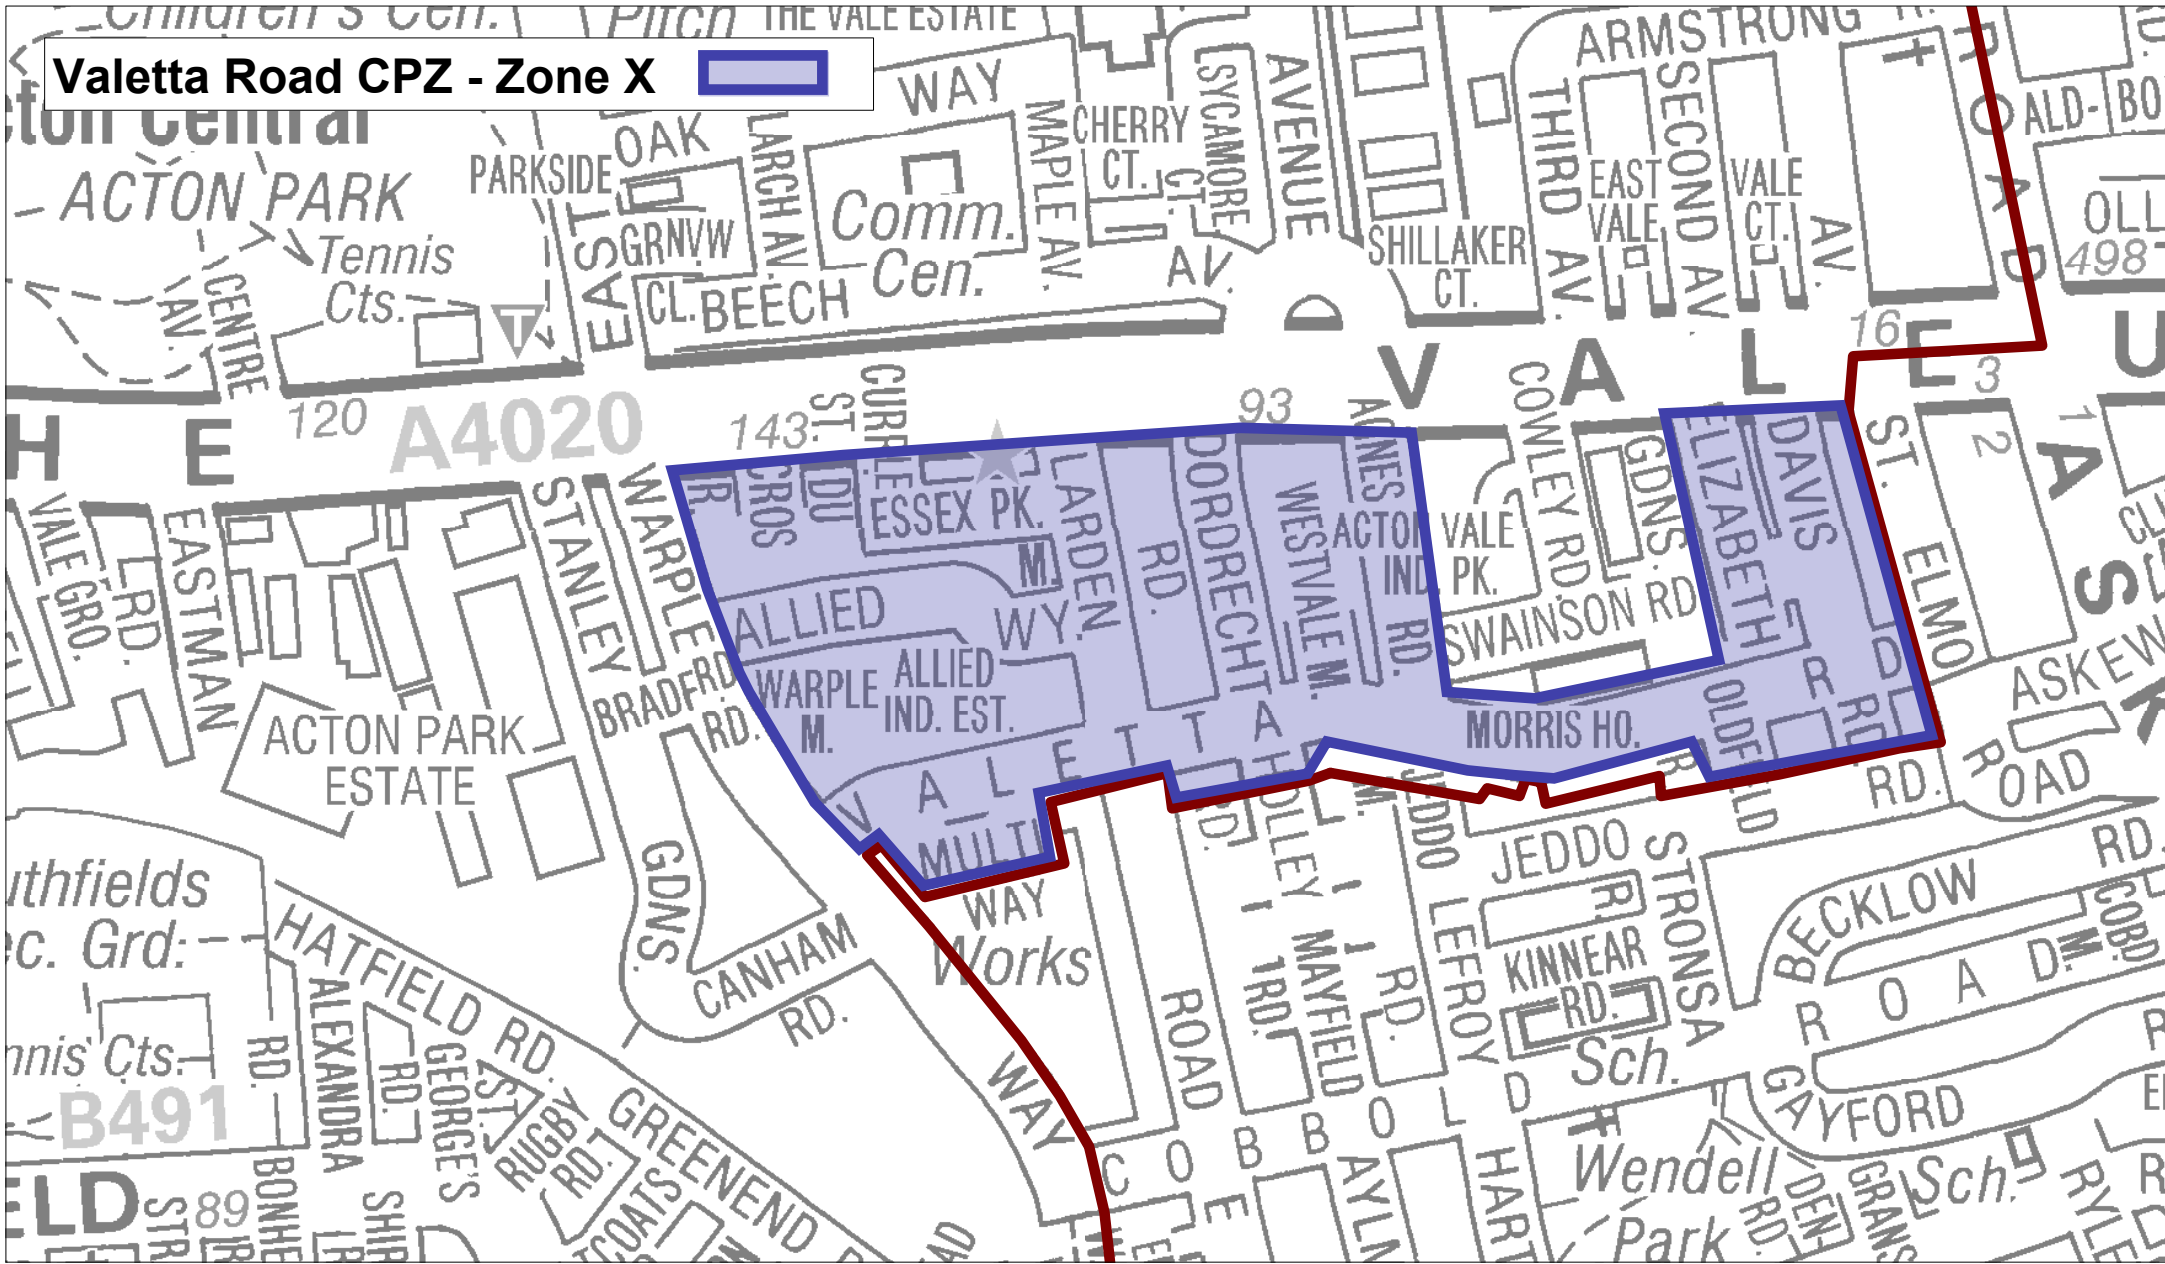

Valetta Road CPZ - Zone X

This map is based on Ordnance Survey material with permission of OS on behalf of the Controller of HMSO. Crown copyright. Unauthorised reproduction infringes Crown copyright and may lead to prosecution or civil proceedings. LB Ealing Licence No. 100019807 2005

The OS mapping included within this web-site/document is provided by LB Ealing under licence from OS in order to fulfil its public function to act as a planning authority. Persons viewing this mapping should contact Ordnance Survey Copyright for advice where they wish to licence OS mapping for their own use.

© Copyright of Geographers' A-Z Map Co. Ltd., Fairfield Road, Borough Green, Sevenoaks, Kent TN15 8PP. Telephone 01732 781000 No reproduction by any method whatsoever of any part of this publication is permitted without prior consent of the copyright owners.