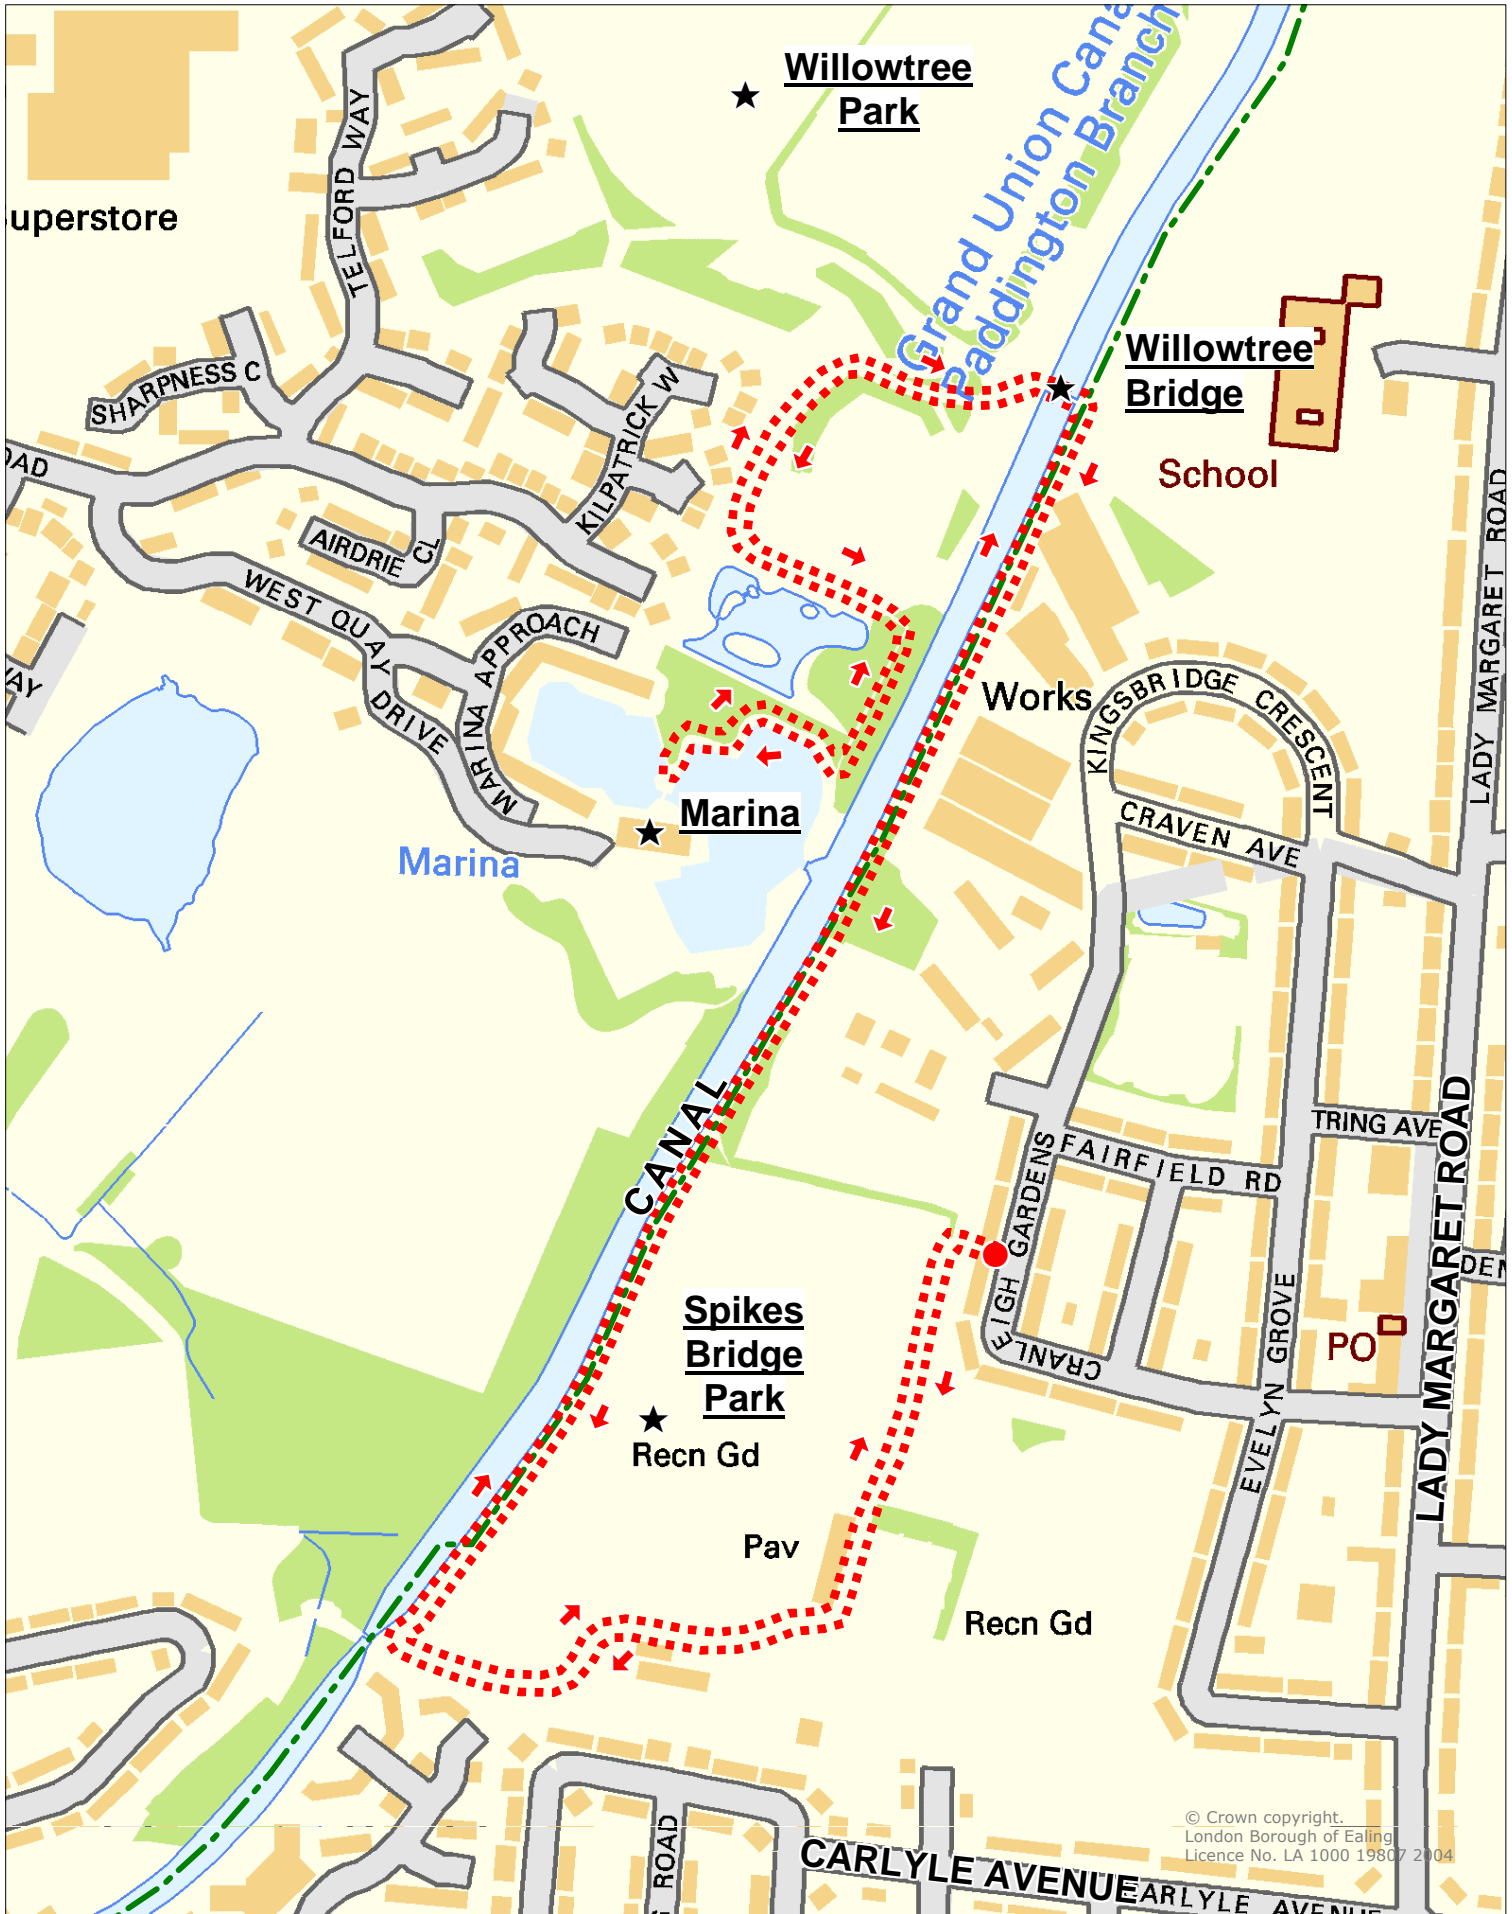

# Walk 9 Spikes Bridge Park and Willowtree Nature Reserve

© Crown copyright.  
 London Borough of Ealing  
 Licence No. LA 1000 19807 2004

This map is based on Ordnance Survey material with permission of OS on behalf of the Controller of HMSO. Crown copyright. Unauthorised reproduction infringes Crown copyright and may lead to prosecution or civil proceedings. LB Ealing Licence no. 1000 19807 2004

The OS mapping included within this web-site/document is provided by LB Ealing under licence from OS in order to fulfil its public function to act as a planning authority. Persons viewing this mapping should contact Ordnance Survey copyright for advice where they wish to licence OS mapping for their own use.

Scale: do not scale  
 By: eGIS Team  
 Dept: Environment Group  
 Transport & Planning Policy  
 Plot Date: March 10, 2004