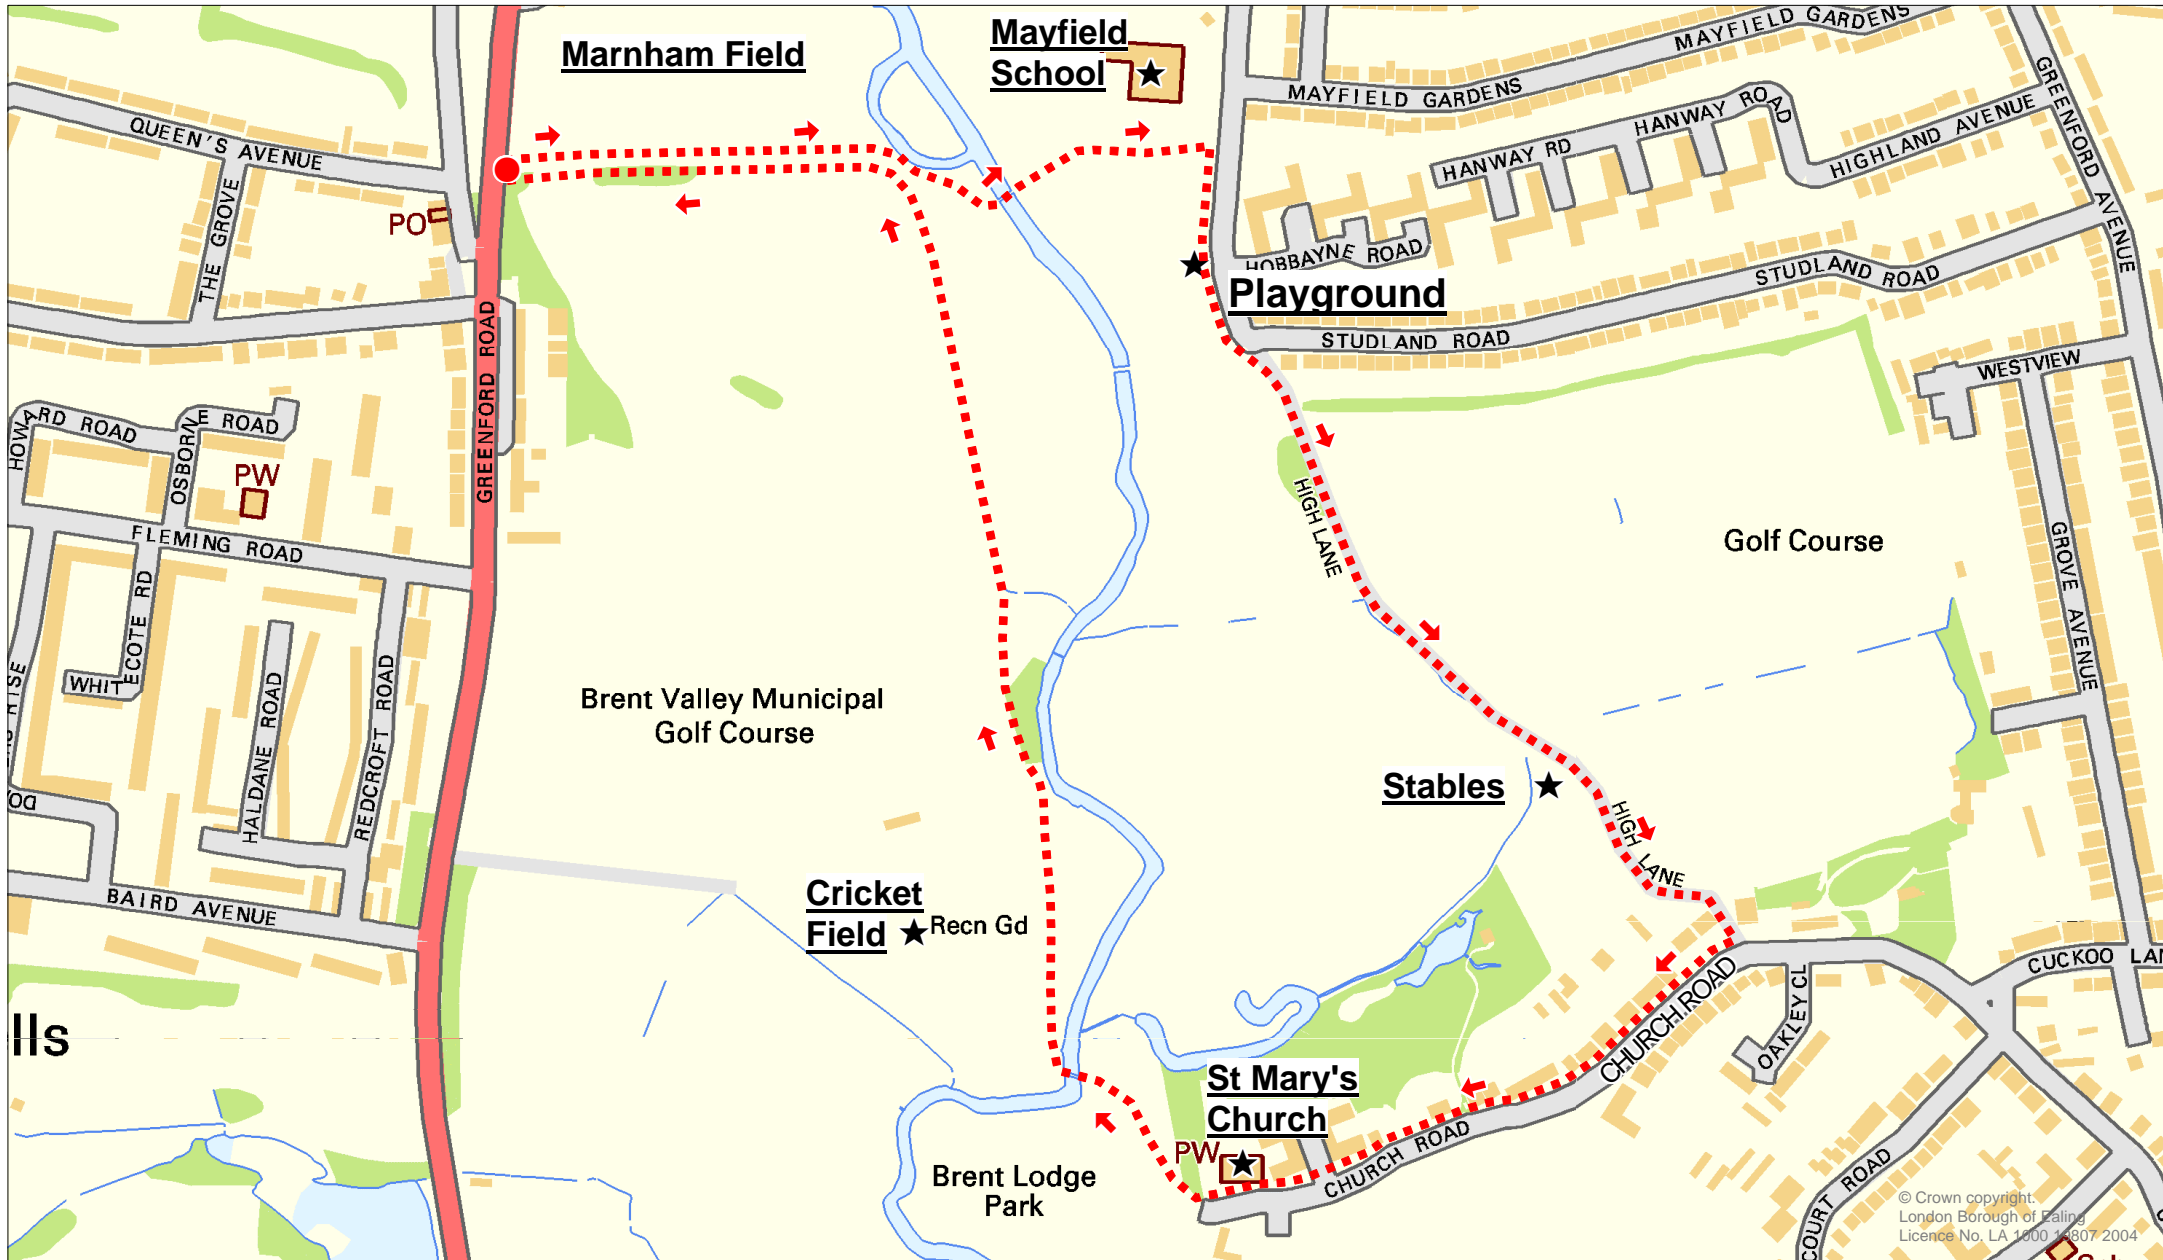

Walk 7 Marnham Field and Boles Meadow

© Crown copyright.
London Borough of Ealing
Licence No. LA 1000 19807 2004

This map is based on Ordnance Survey material with permission of OS on behalf of the Controller of HMSO. Crown copyright. Unauthorised reproduction infringes Crown copyright and may lead to prosecution or civil proceedings. LB Ealing Licence no. 1000 19807 2004

The OS mapping included within this web-site/document is provided by LB Ealing under licence from OS in order to fulfil its public function to act as a planning authority. Persons viewing this mapping should contact Ordnance Survey Copyright for advice where they wish to licence OS mapping for their own use.

Scale: do not scale
By: eGIS Team
Dept: Environment Group
Transport & Planning Policy