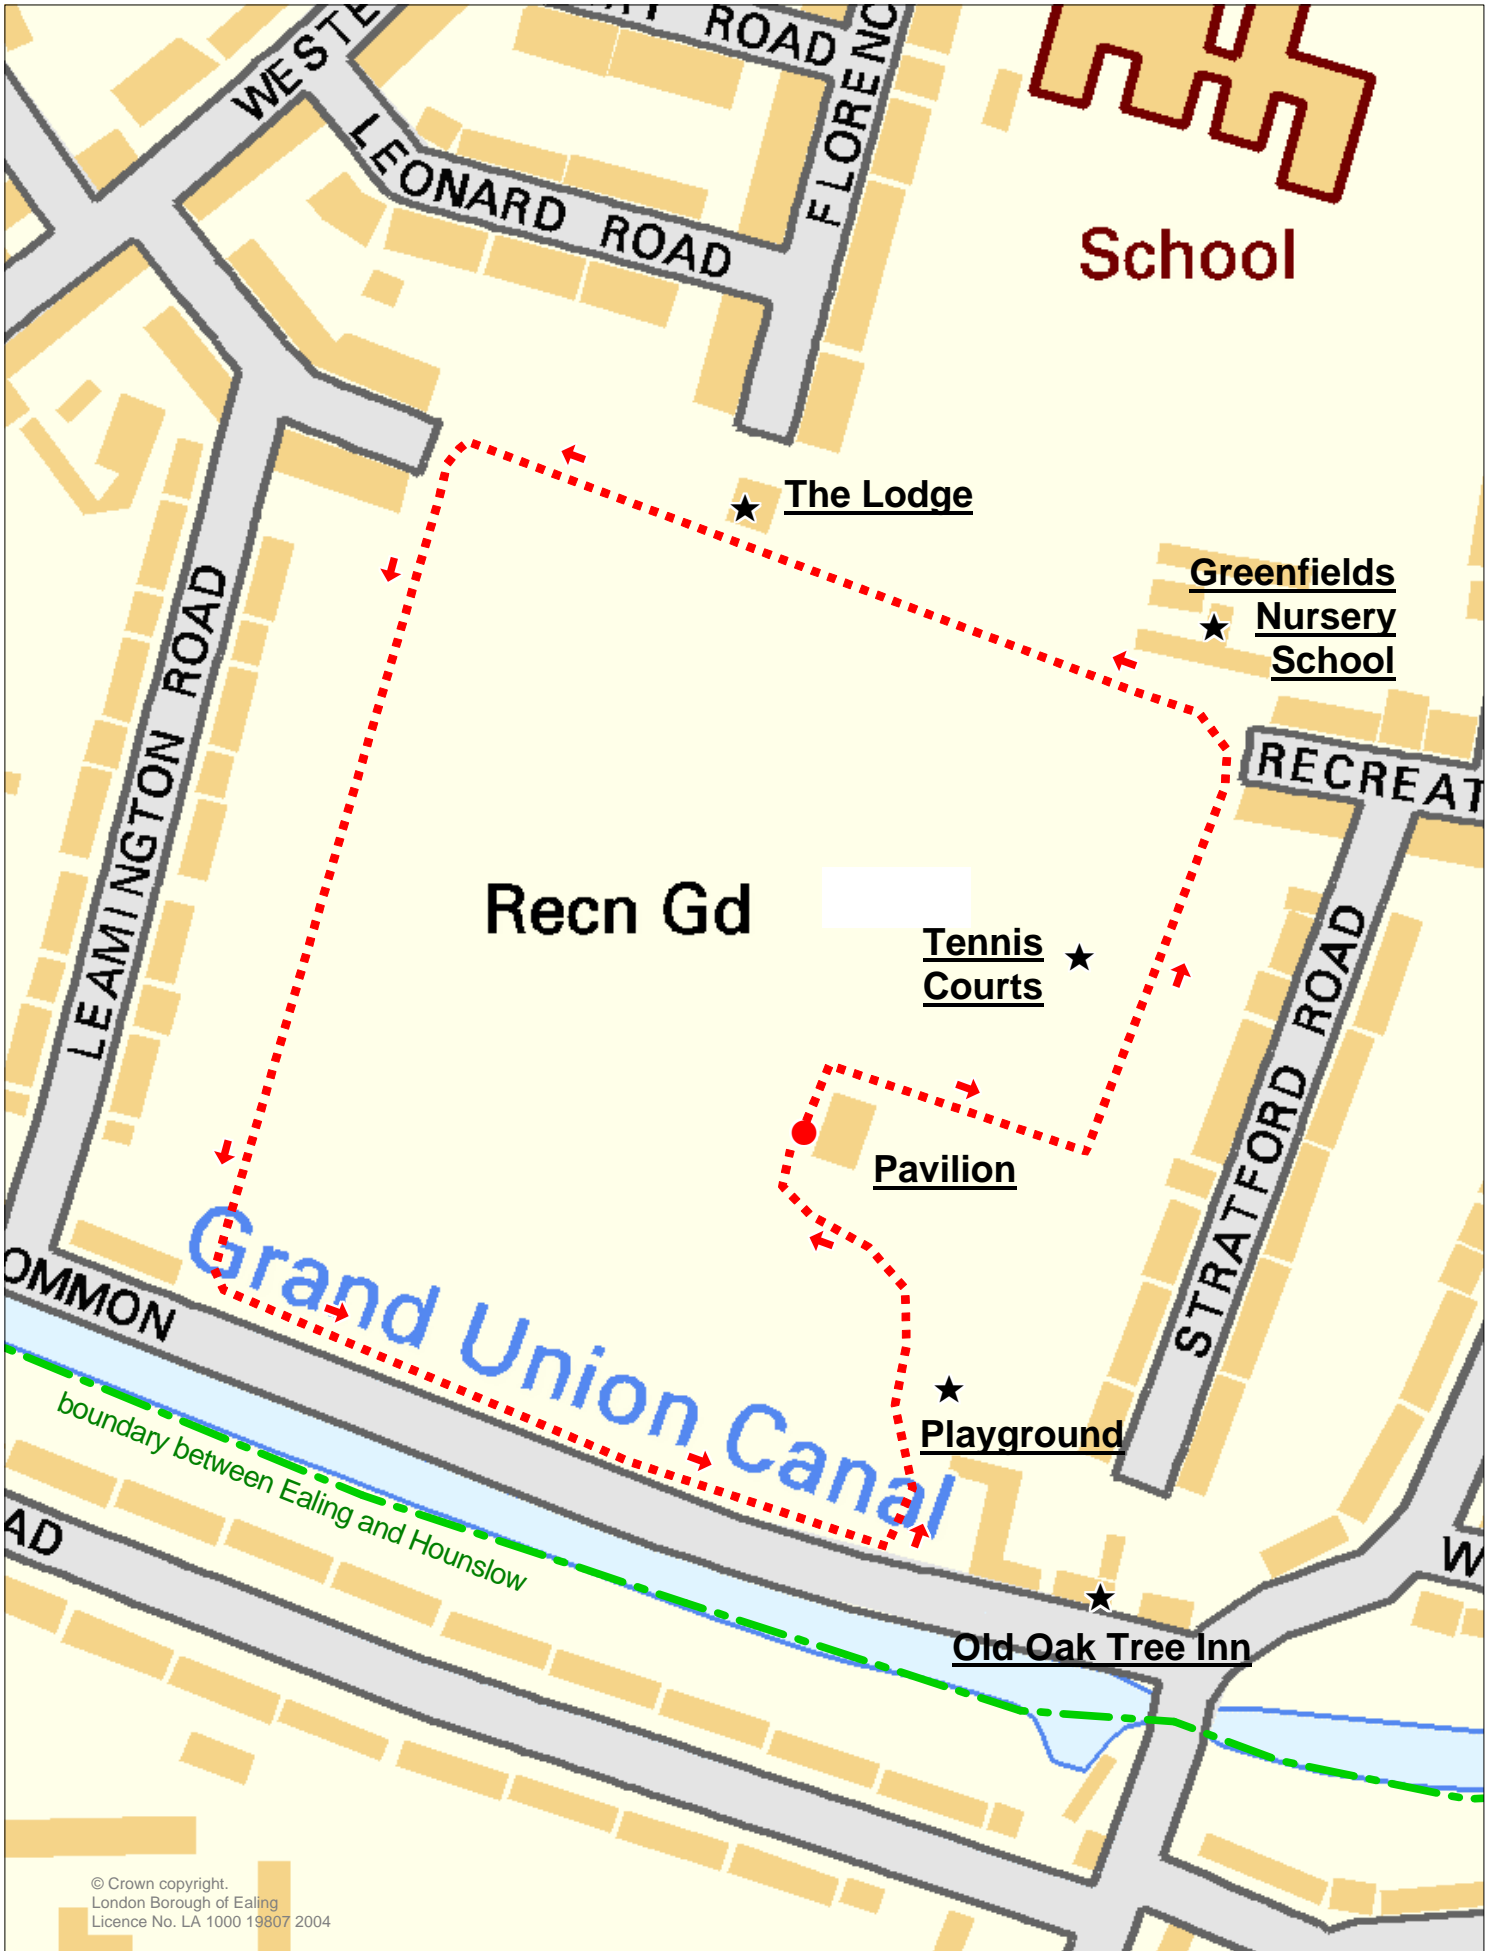

Walk 3 Southall Recreation Park

© Crown copyright.
London Borough of Ealing
Licence No. LA 1000 19807 2004