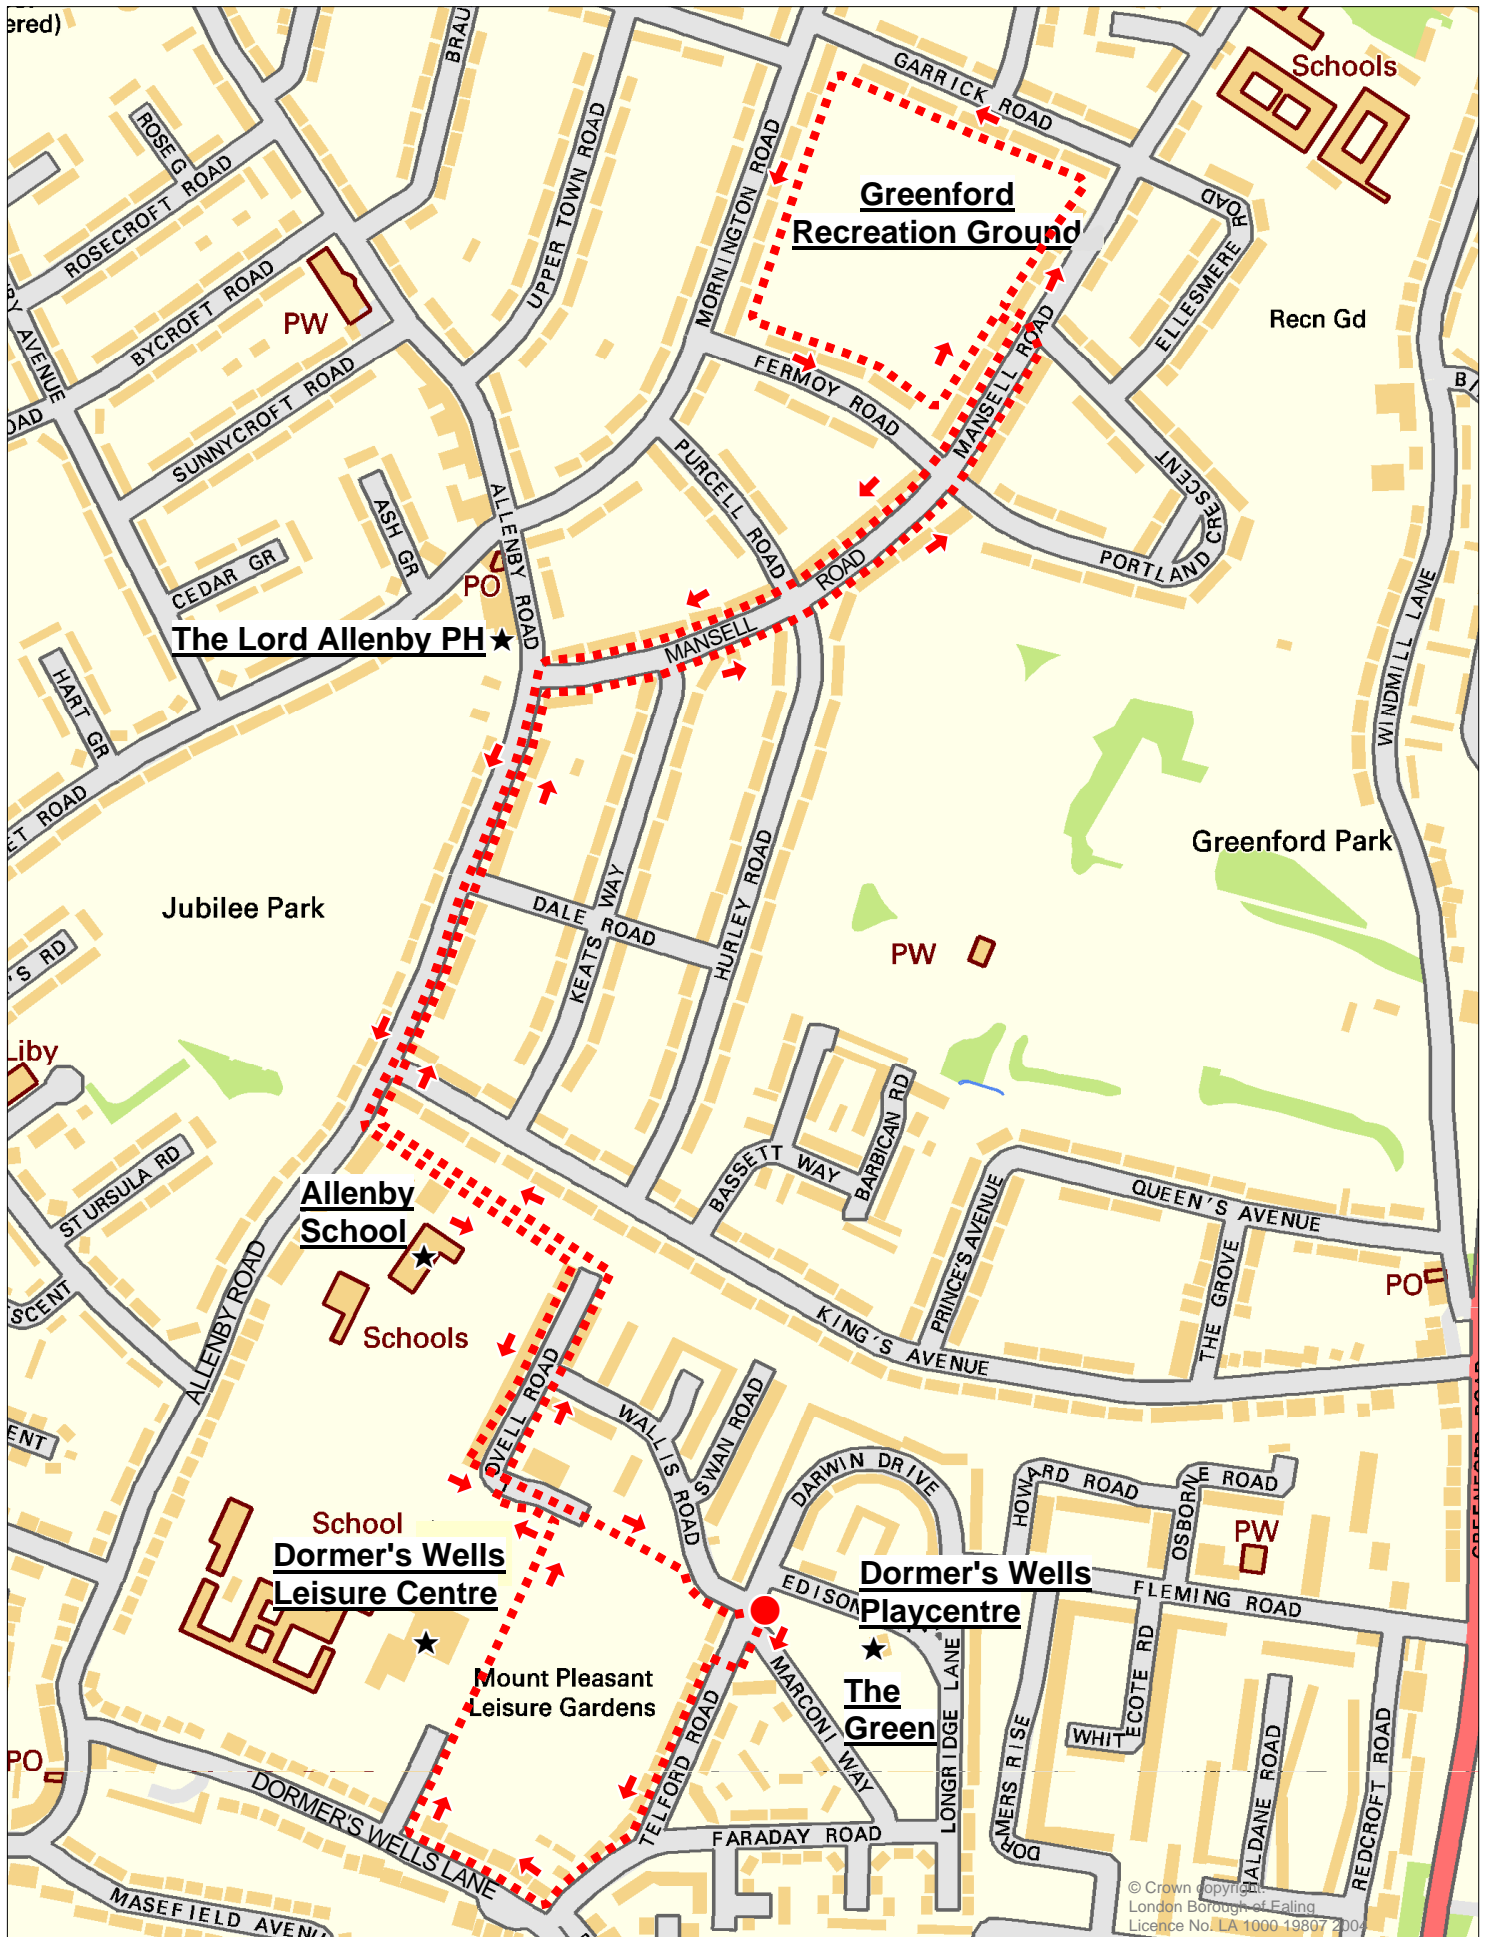

## Walk 2 Dormer's Wells Playcentre to Greenford Recreation Ground

© Crown copyright  
London Borough of Ealing  
Licence No. LA 1000 19807 2004