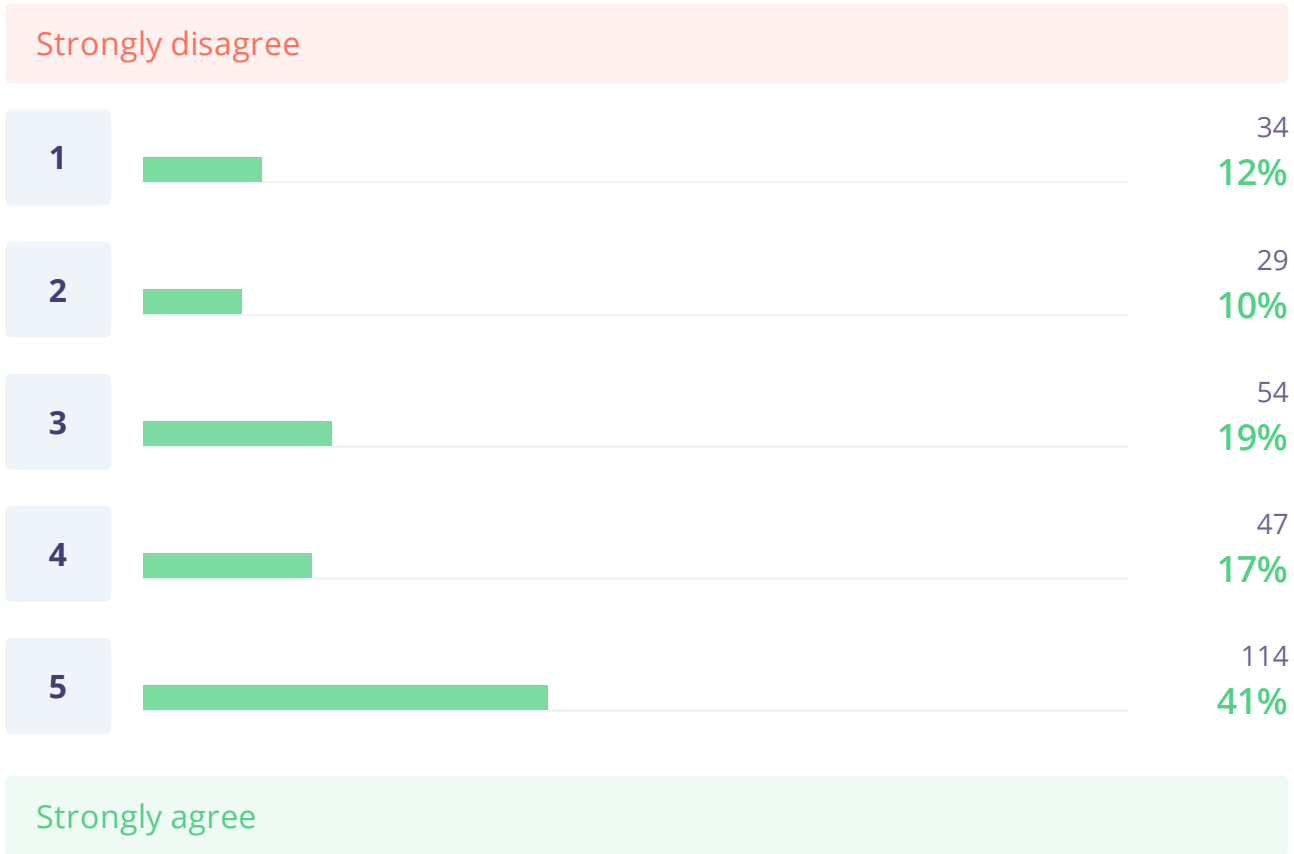

★ Rating

Wider community support for bike hangars

Average rating is **3.64**

✓ 278 answered   ▶▶ 35 skipped   👁 314 viewed