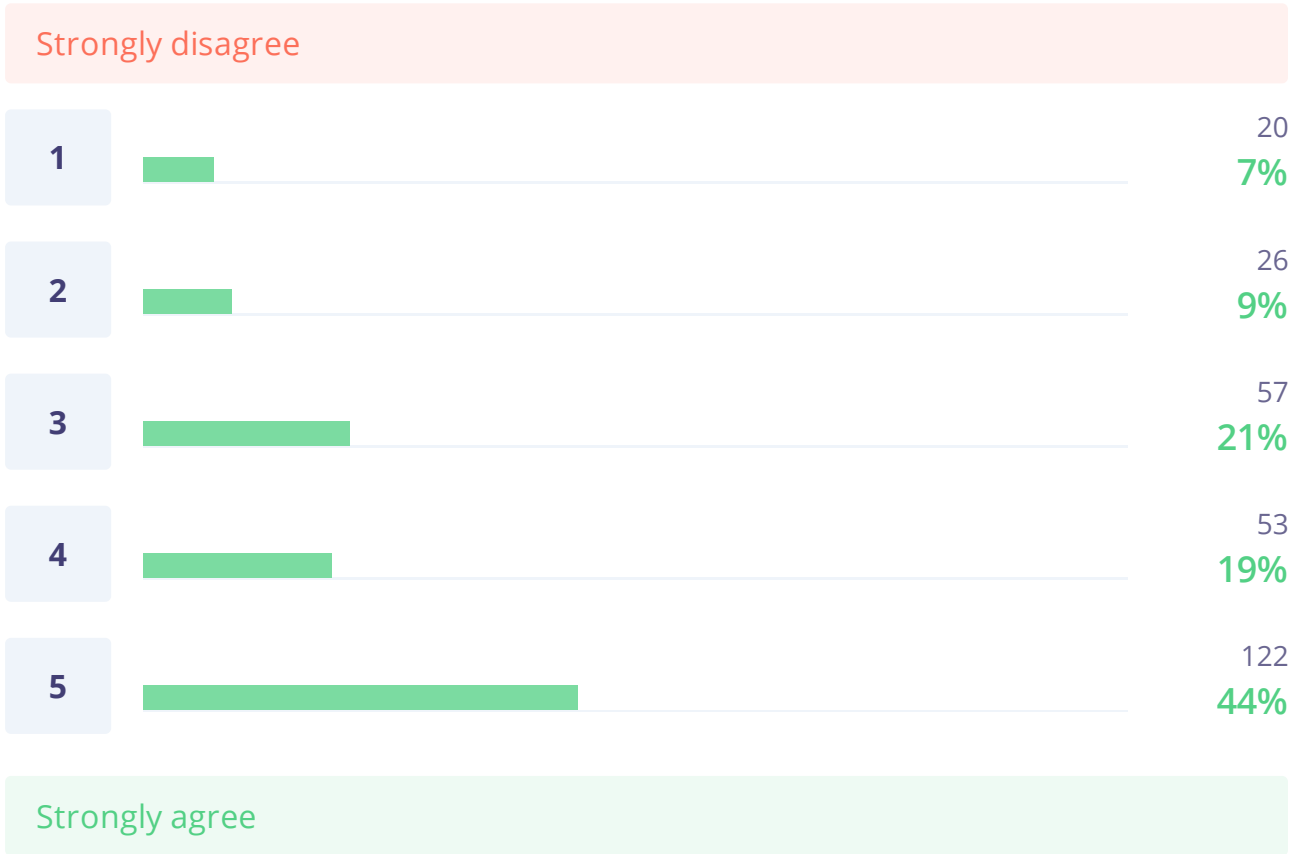

★ Rating

Distribution of bike hangars in the borough

Average rating is **3.83**

✓ 278 answered   ▶▶ 35 skipped   👁 312 viewed