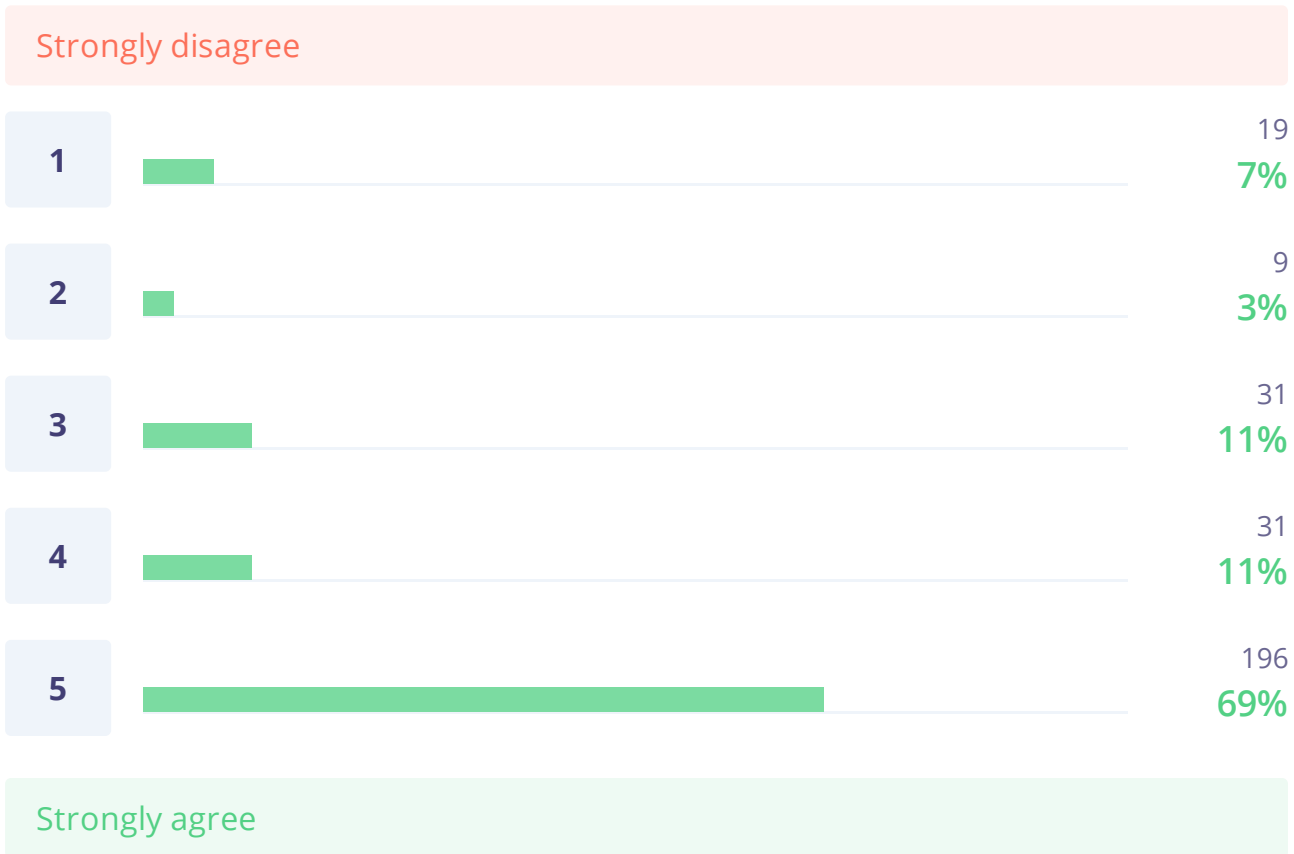

★ Rating

Ability to park bike near home when access to a garage or garden shed is limited

Average rating is 4.31

✓ 286 answered   ⏩ 31 skipped   👁 320 viewed