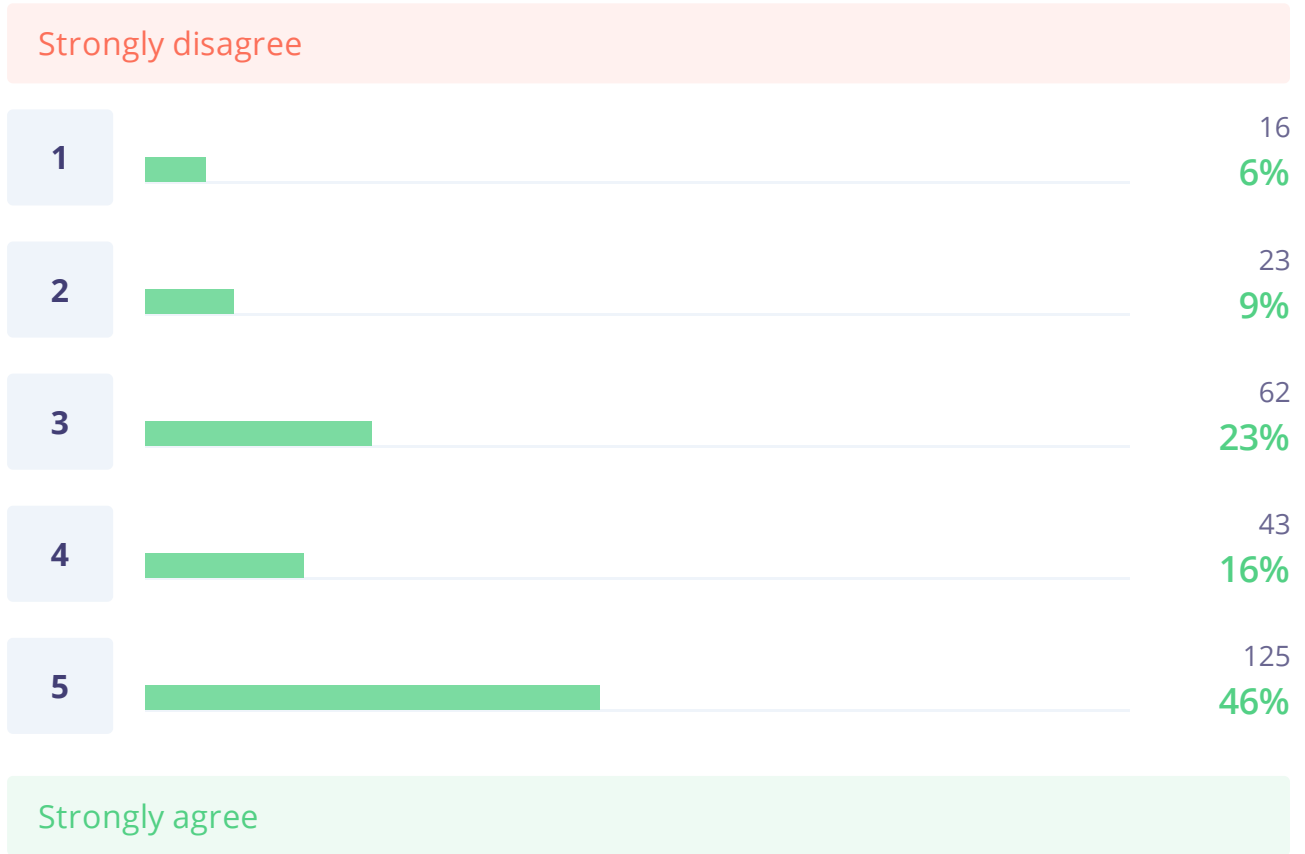

★ Rating

Number of bike thefts in the area

Average rating is **3.88**

✓ 269 answered   ⏩ 46 skipped   👁 316 viewed