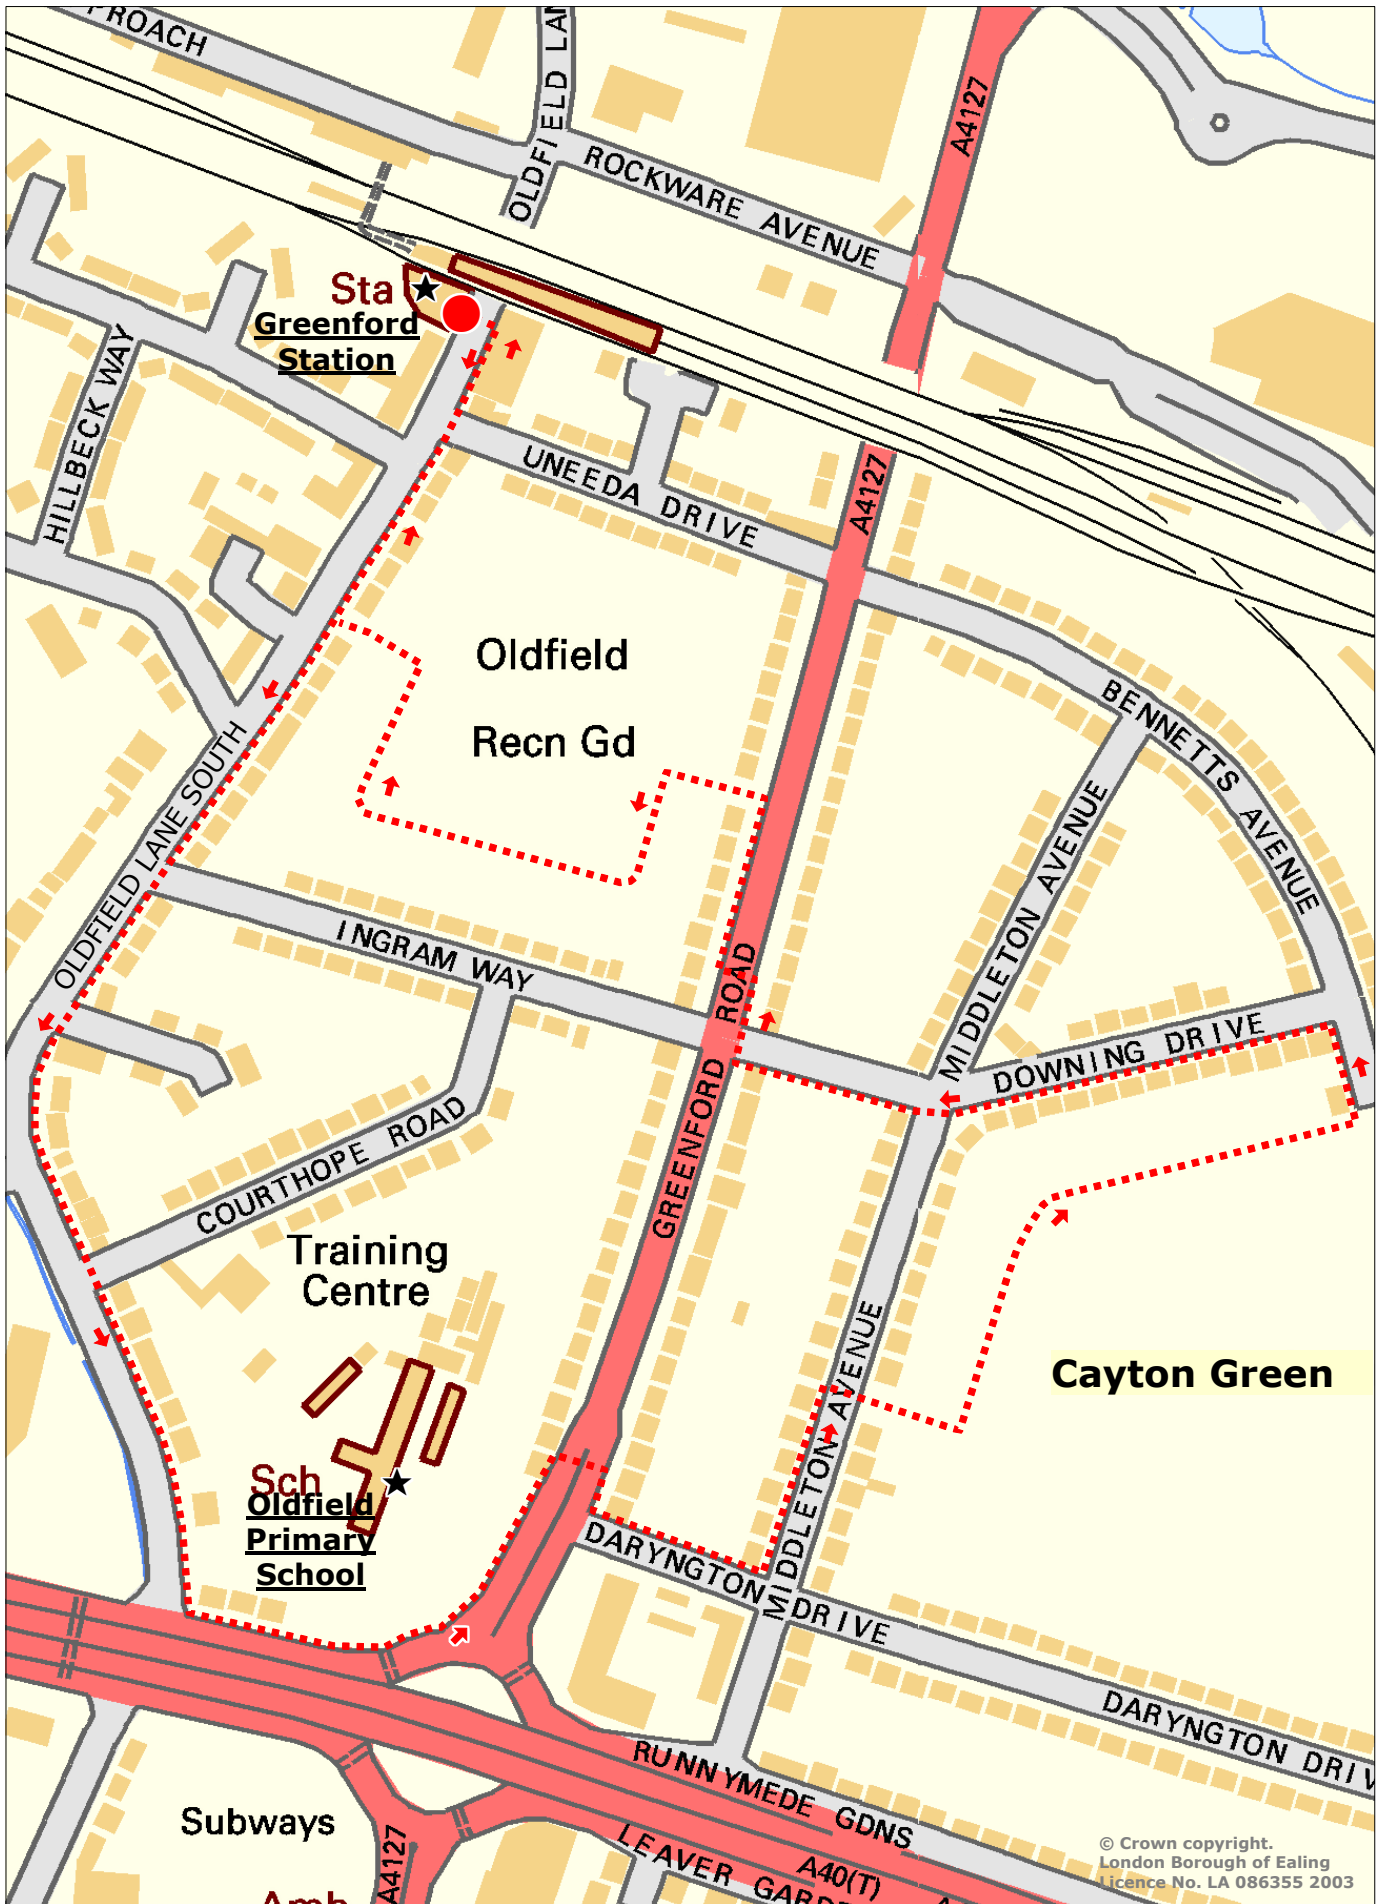

Walk 10 Cayton Green and Oldfield Recreation Ground

© Crown copyright.
 London Borough of Ealing
 Licence No. LA 086355 2003

This map is based on Ordnance Survey material with permission of OS on behalf of the Controller of HMSO. Crown copyright. Unauthorised reproduction infringes Crown copyright and may lead to prosecution or civil proceedings. LB Ealing Licence no. 086355 2003

The OS mapping included within this web-site/document is provided by LB Ealing under licence from OS in order to fulfil its public function to act as a planning authority. Persons viewing this mapping should contact Ordnance Survey copyright for advice where they wish to licence OS mapping for their own use.

Scale: do not scale
 Plot date: June 2003
 By: eGIS Team
 Dept: Environment Group
 Transport & Planning Policy