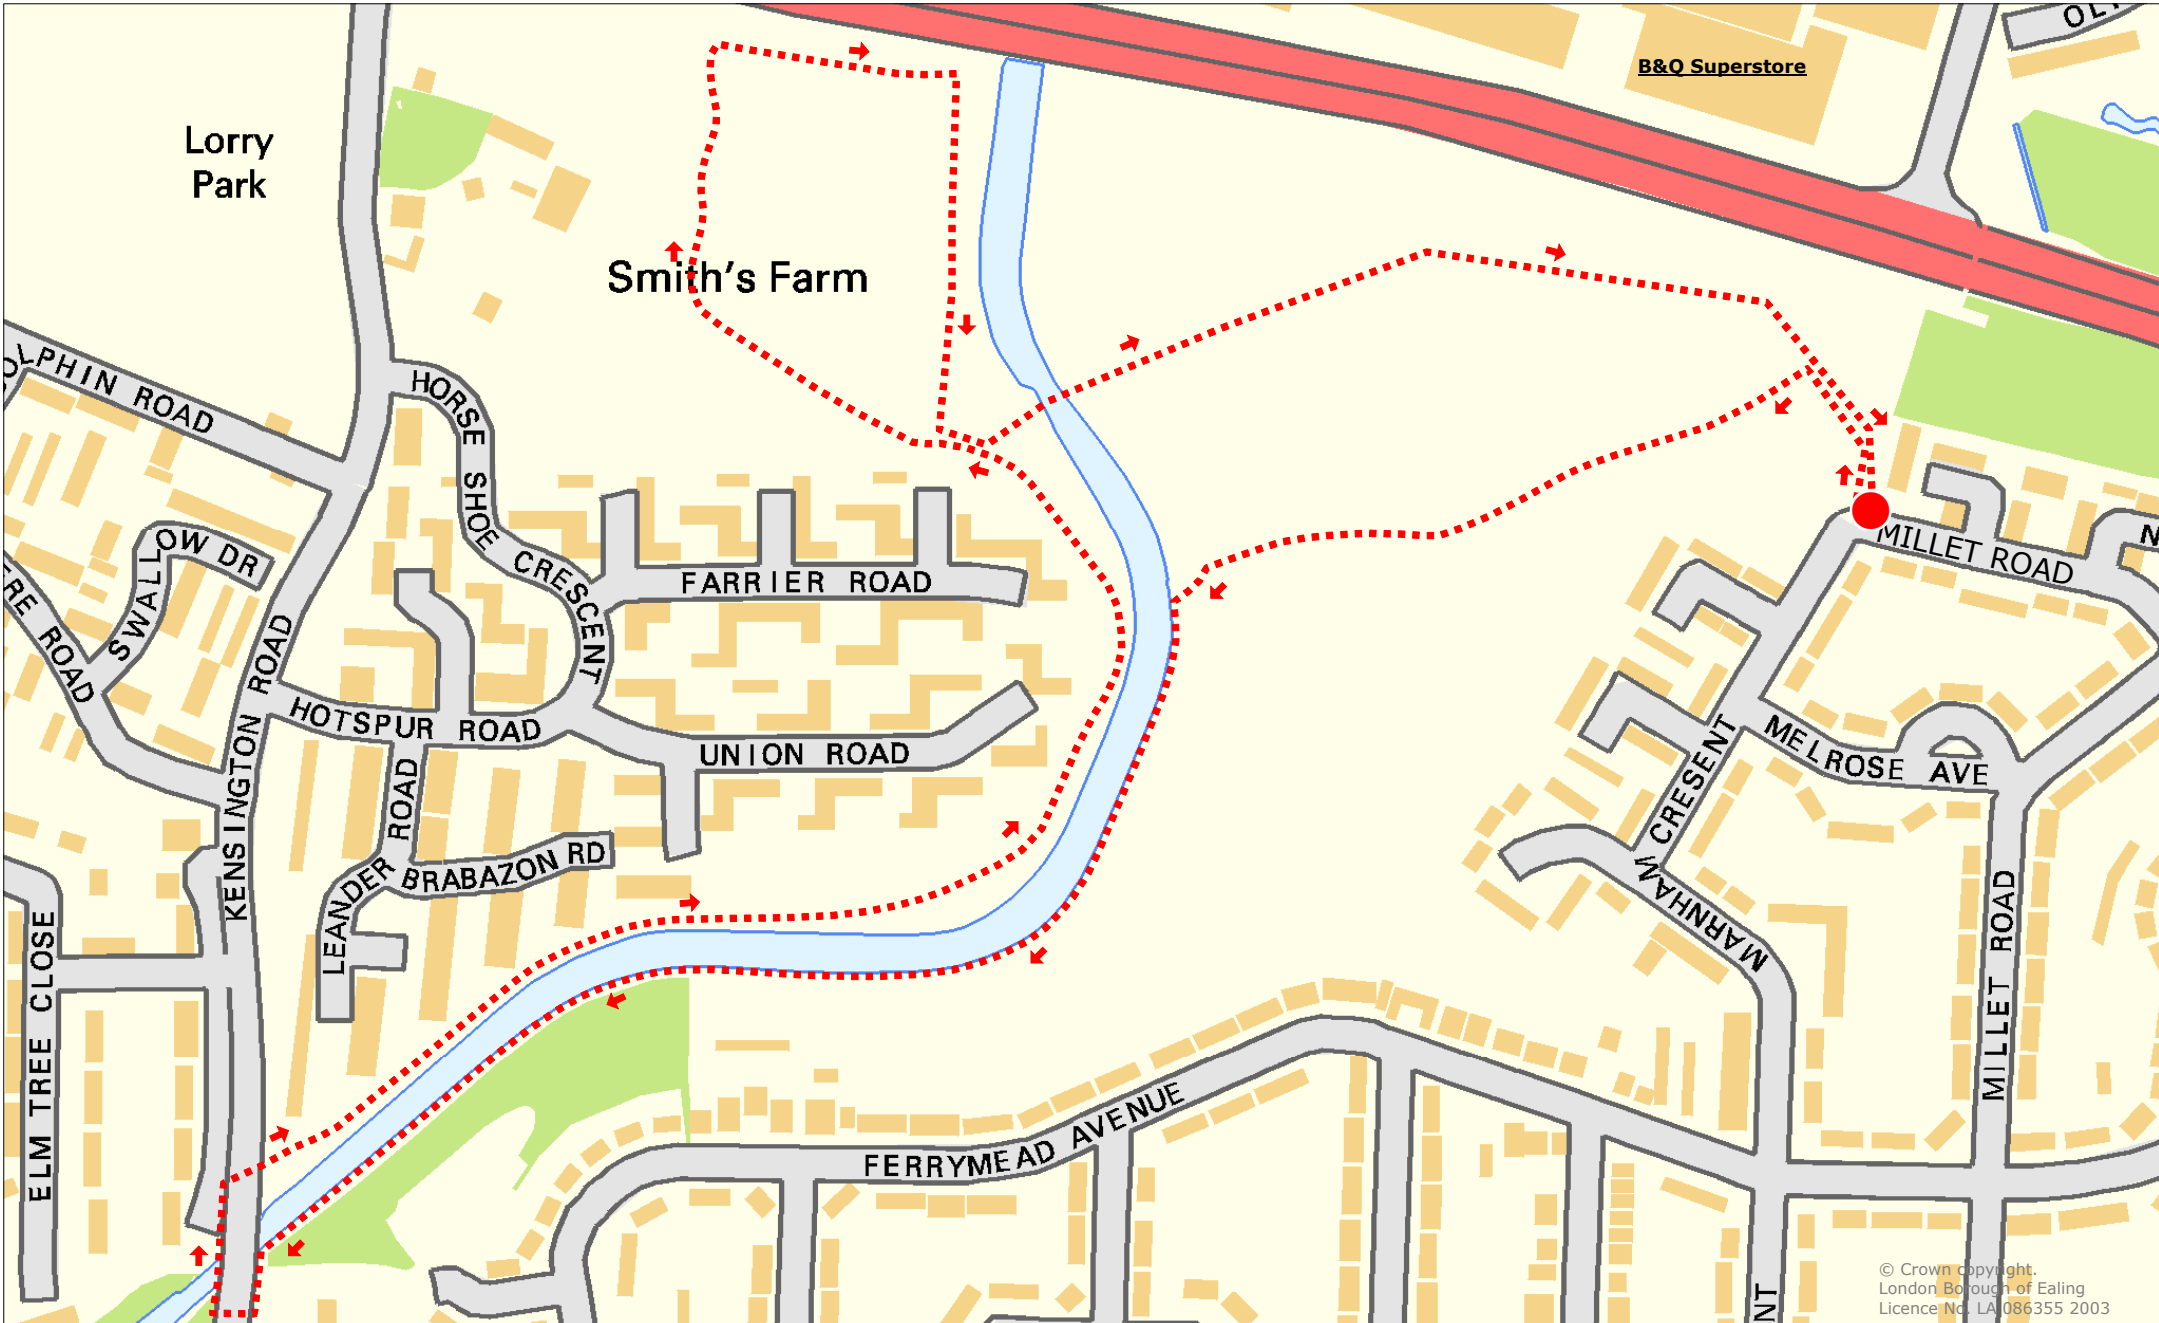

Walk 6 Marnham Fields, Bridge Farm and Smith's Farm

© Crown copyright.
London Borough of Ealing
Licence No. LA 086355 2003

This map is based on Ordnance Survey material with permission of OS on behalf of the Controller of HMSO. Crown copyright.
Unauthorised reproduction infringes Crown copyright and may lead to prosecution or civil proceedings. LB Ealing Licence no. 086355 2003

The OS mapping included within this web-site/document is provided by LB Ealing under licence from OS in order to fulfil its public function to act as a planning authority.
Persons viewing this mapping should contact Ordnance Survey Copyright for advice where they wish to licence OS mapping for their own use.

Scale: do not scale
Plot date: June 2003
By: eGIS Team
Dept: Environment Group
Transport & Planning Policy