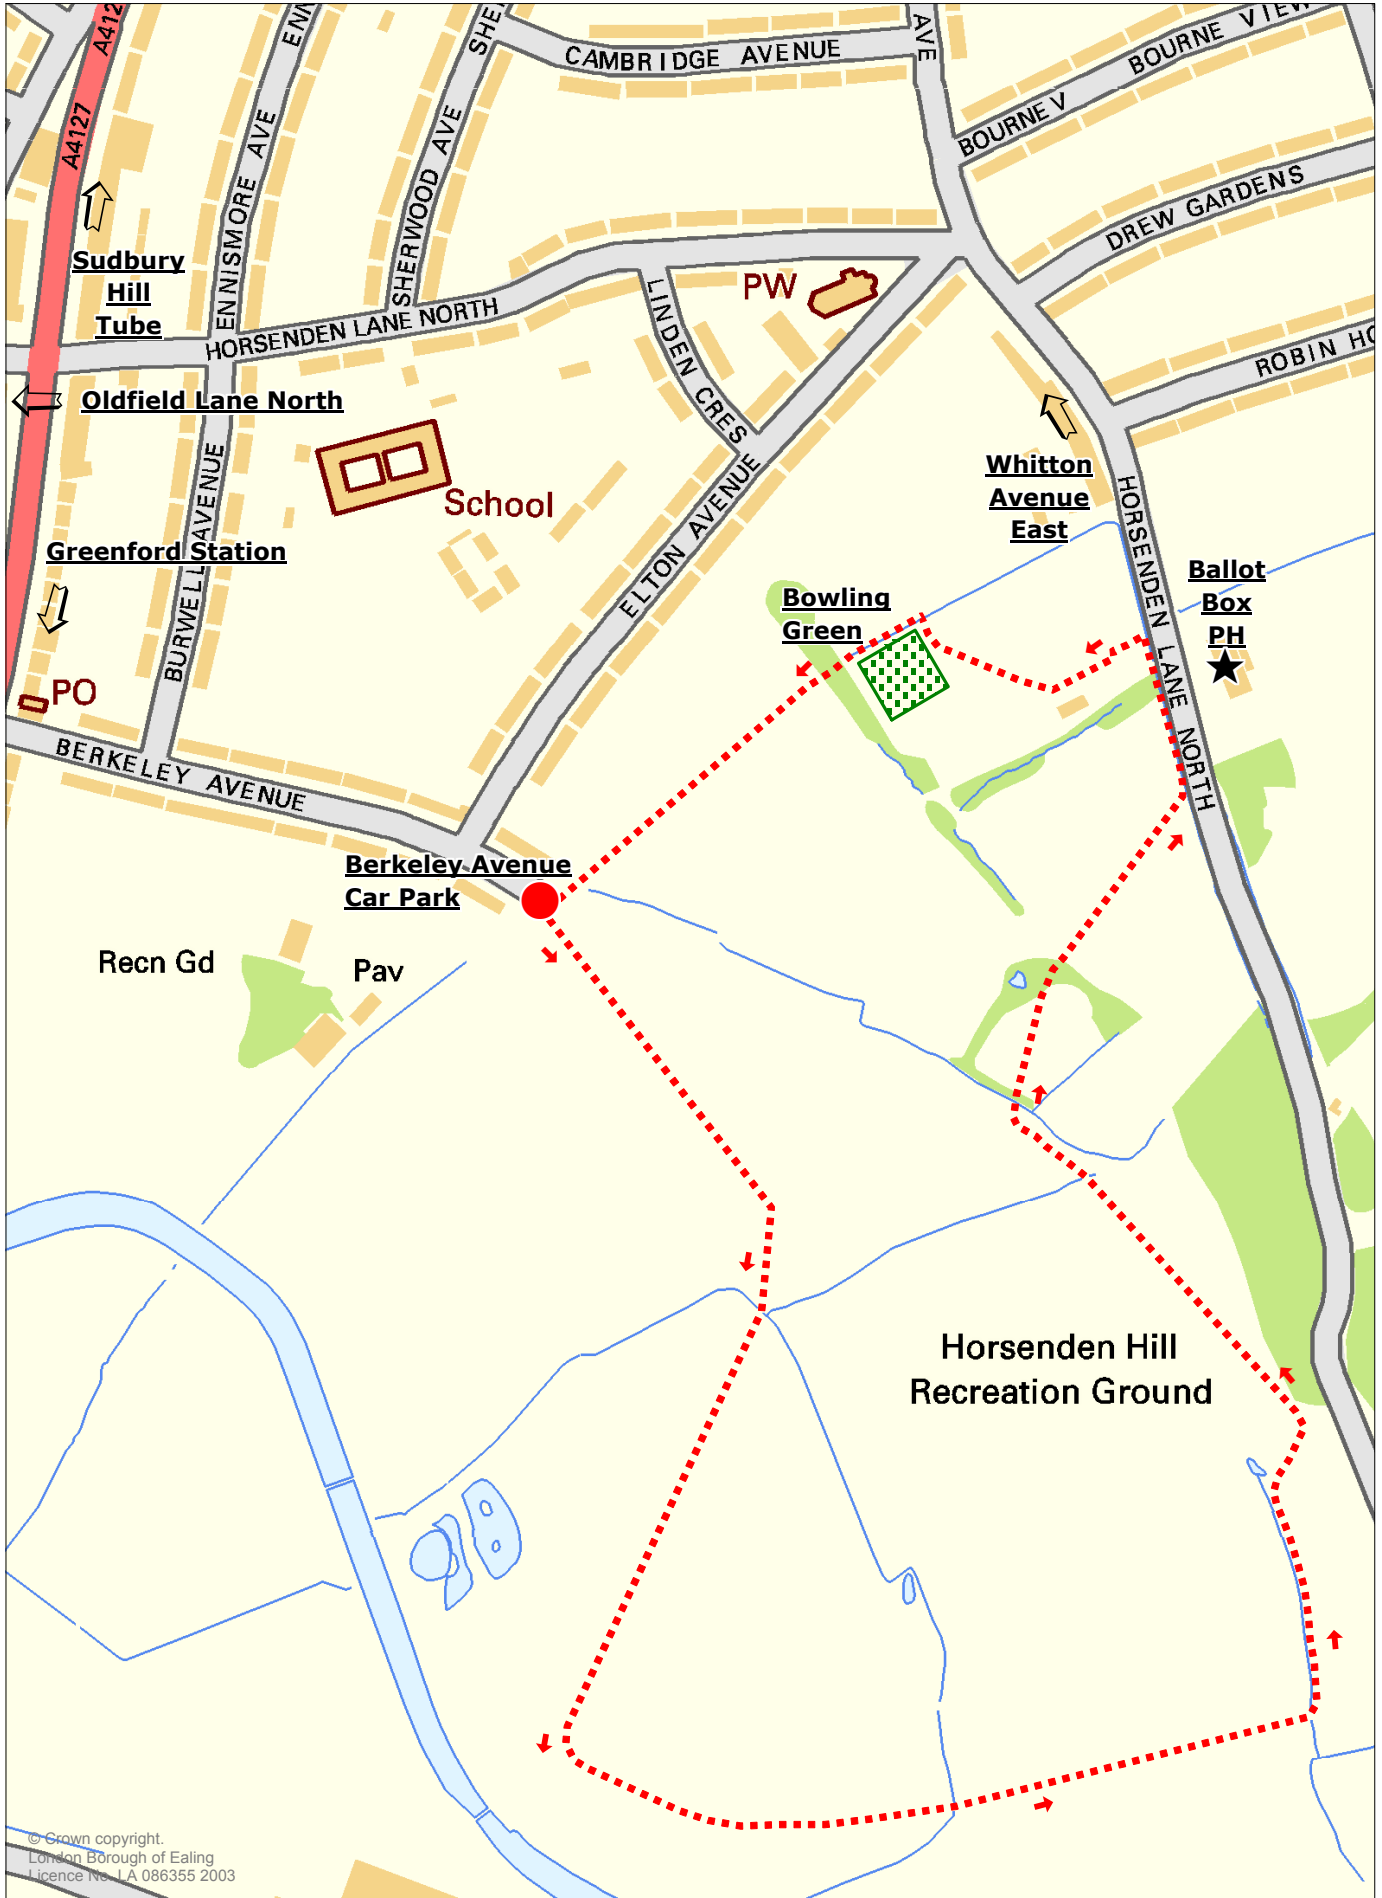

# Walk 3 Berkeley Fields

© Crown copyright.  
London Borough of Ealing  
Licence No. 1 A 086355 2003

 <p><b>Ealing</b> www.ealing.gov.uk</p>	<p>This map is based on Ordnance Survey material with permission of OS on behalf of the Controller of HMSO. Crown copyright. Unauthorised reproduction infringes Crown copyright and may lead to prosecution or civil proceedings. LB Ealing Licence no. 086355 2003</p>	<p>The OS mapping included within this web-site/document is provided by LB Ealing under licence from OS in order to fulfil its public function to act as a planning authority. Persons viewing this mapping should contact Ordnance Survey copyright for advice where they wish to licence OS mapping for their own use.</p>	<p>Scale: do not scale Plot date: June 2003 By: eGIS Team Dept: Environment Group Transport &amp; Planning Policy</p>
--	--	--	---