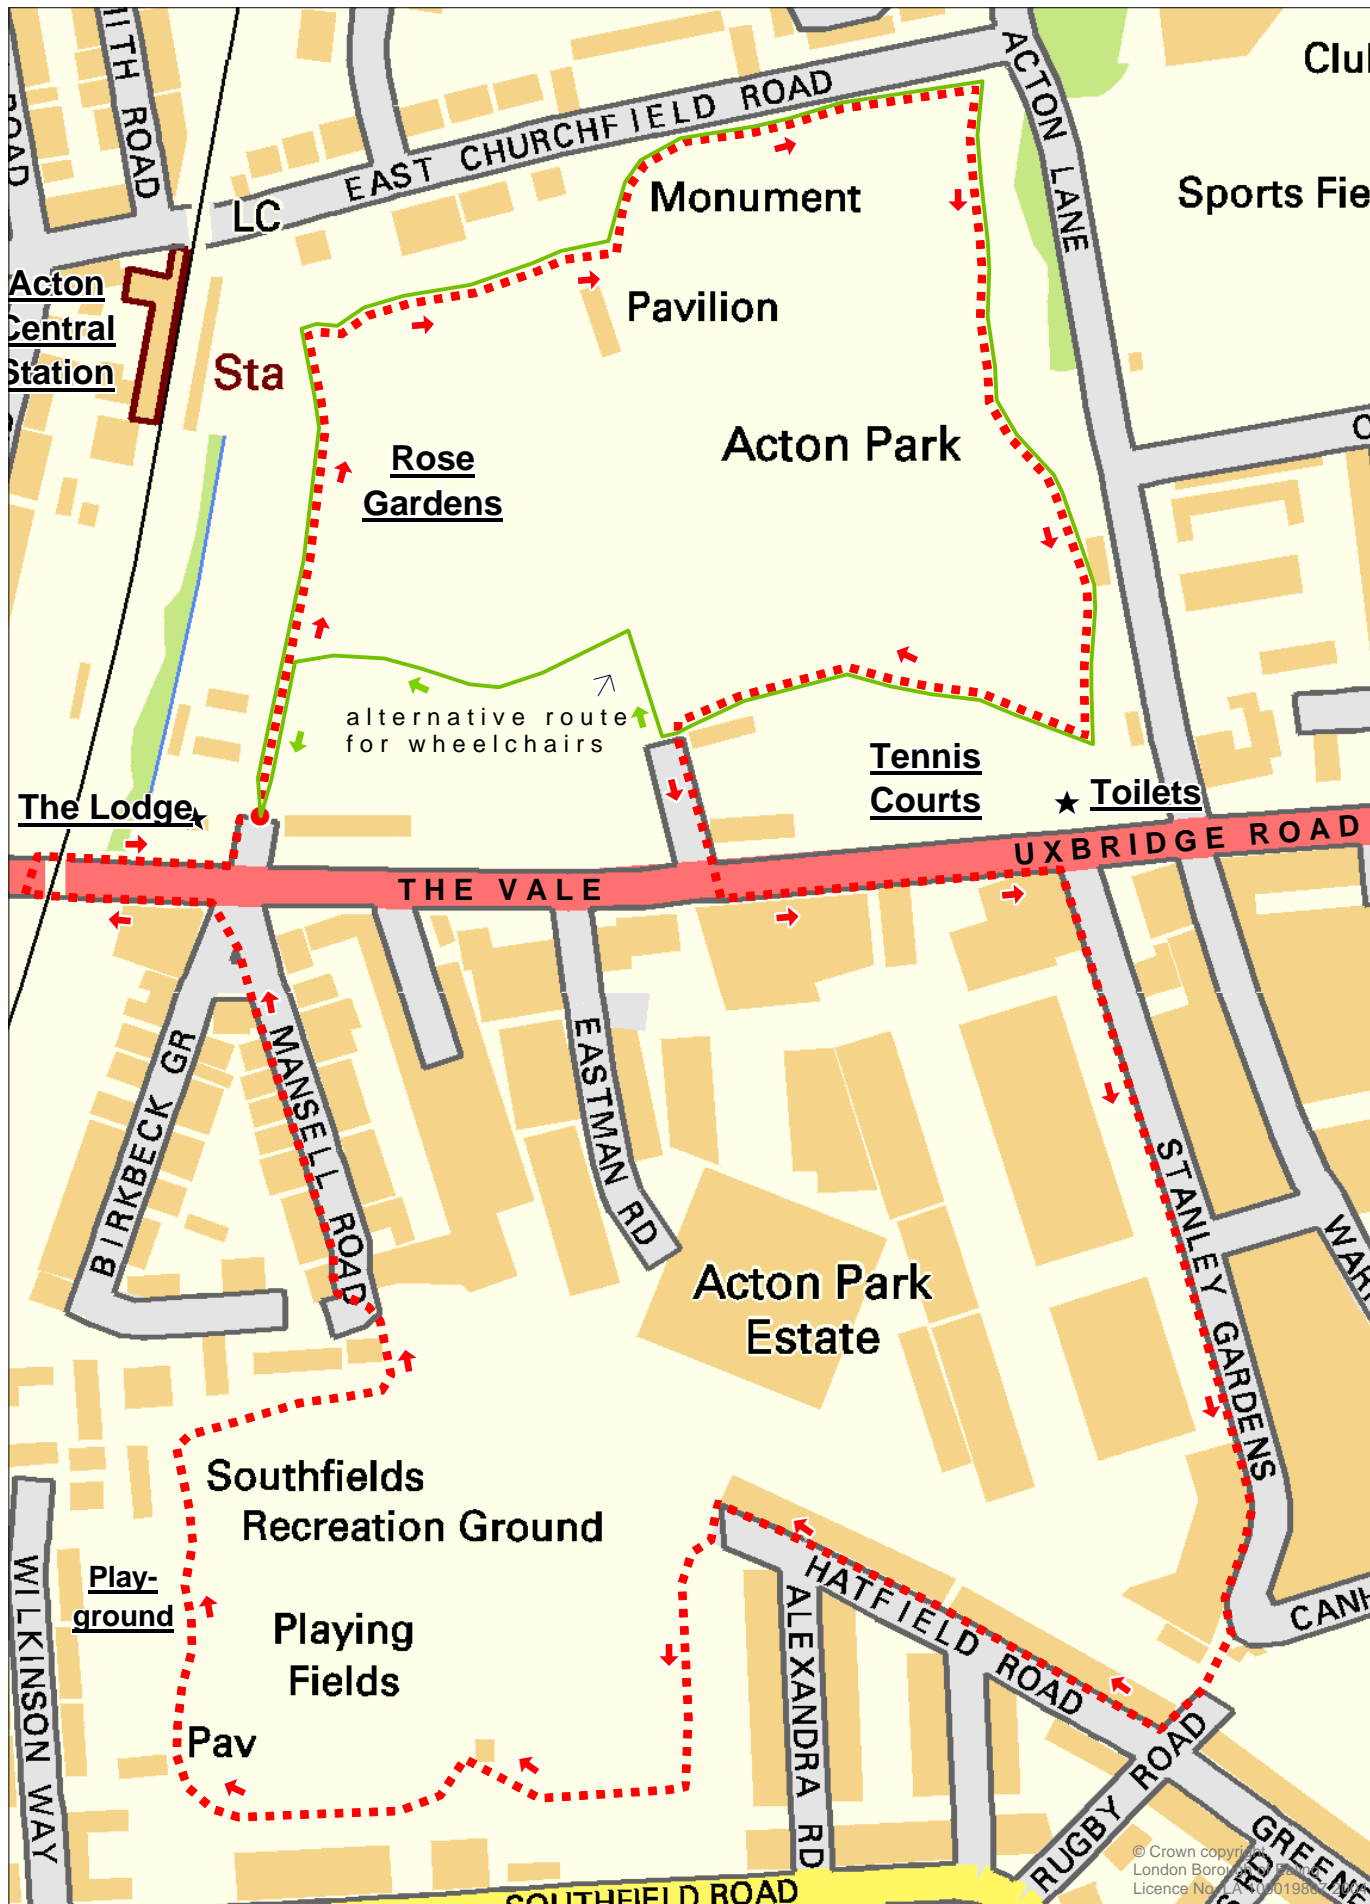

# Walk 8 Acton Park & Southfields Recreation Ground

© Crown copyright  
 London Borough of Ealing  
 Licence No. 100019807 2004

This map is based on Ordnance Survey material with permission of OS on behalf of the Controller of HMSO. Crown copyright. Unauthorised reproduction infringes Crown copyright and may lead to prosecution or civil proceedings. LB Ealing Licence no. 100019807 2004

The OS mapping included within this web-site/document is provided by LB Ealing under licence from OS in order to fulfil its public function to act as a planning authority. Persons viewing this mapping should contact Ordnance Survey copyright for advice where they wish to licence OS mapping for their own use.

Scale: do not scale  
 Plot date: Nov 2004  
 By: eGIS Team  
 Dept: Information Management