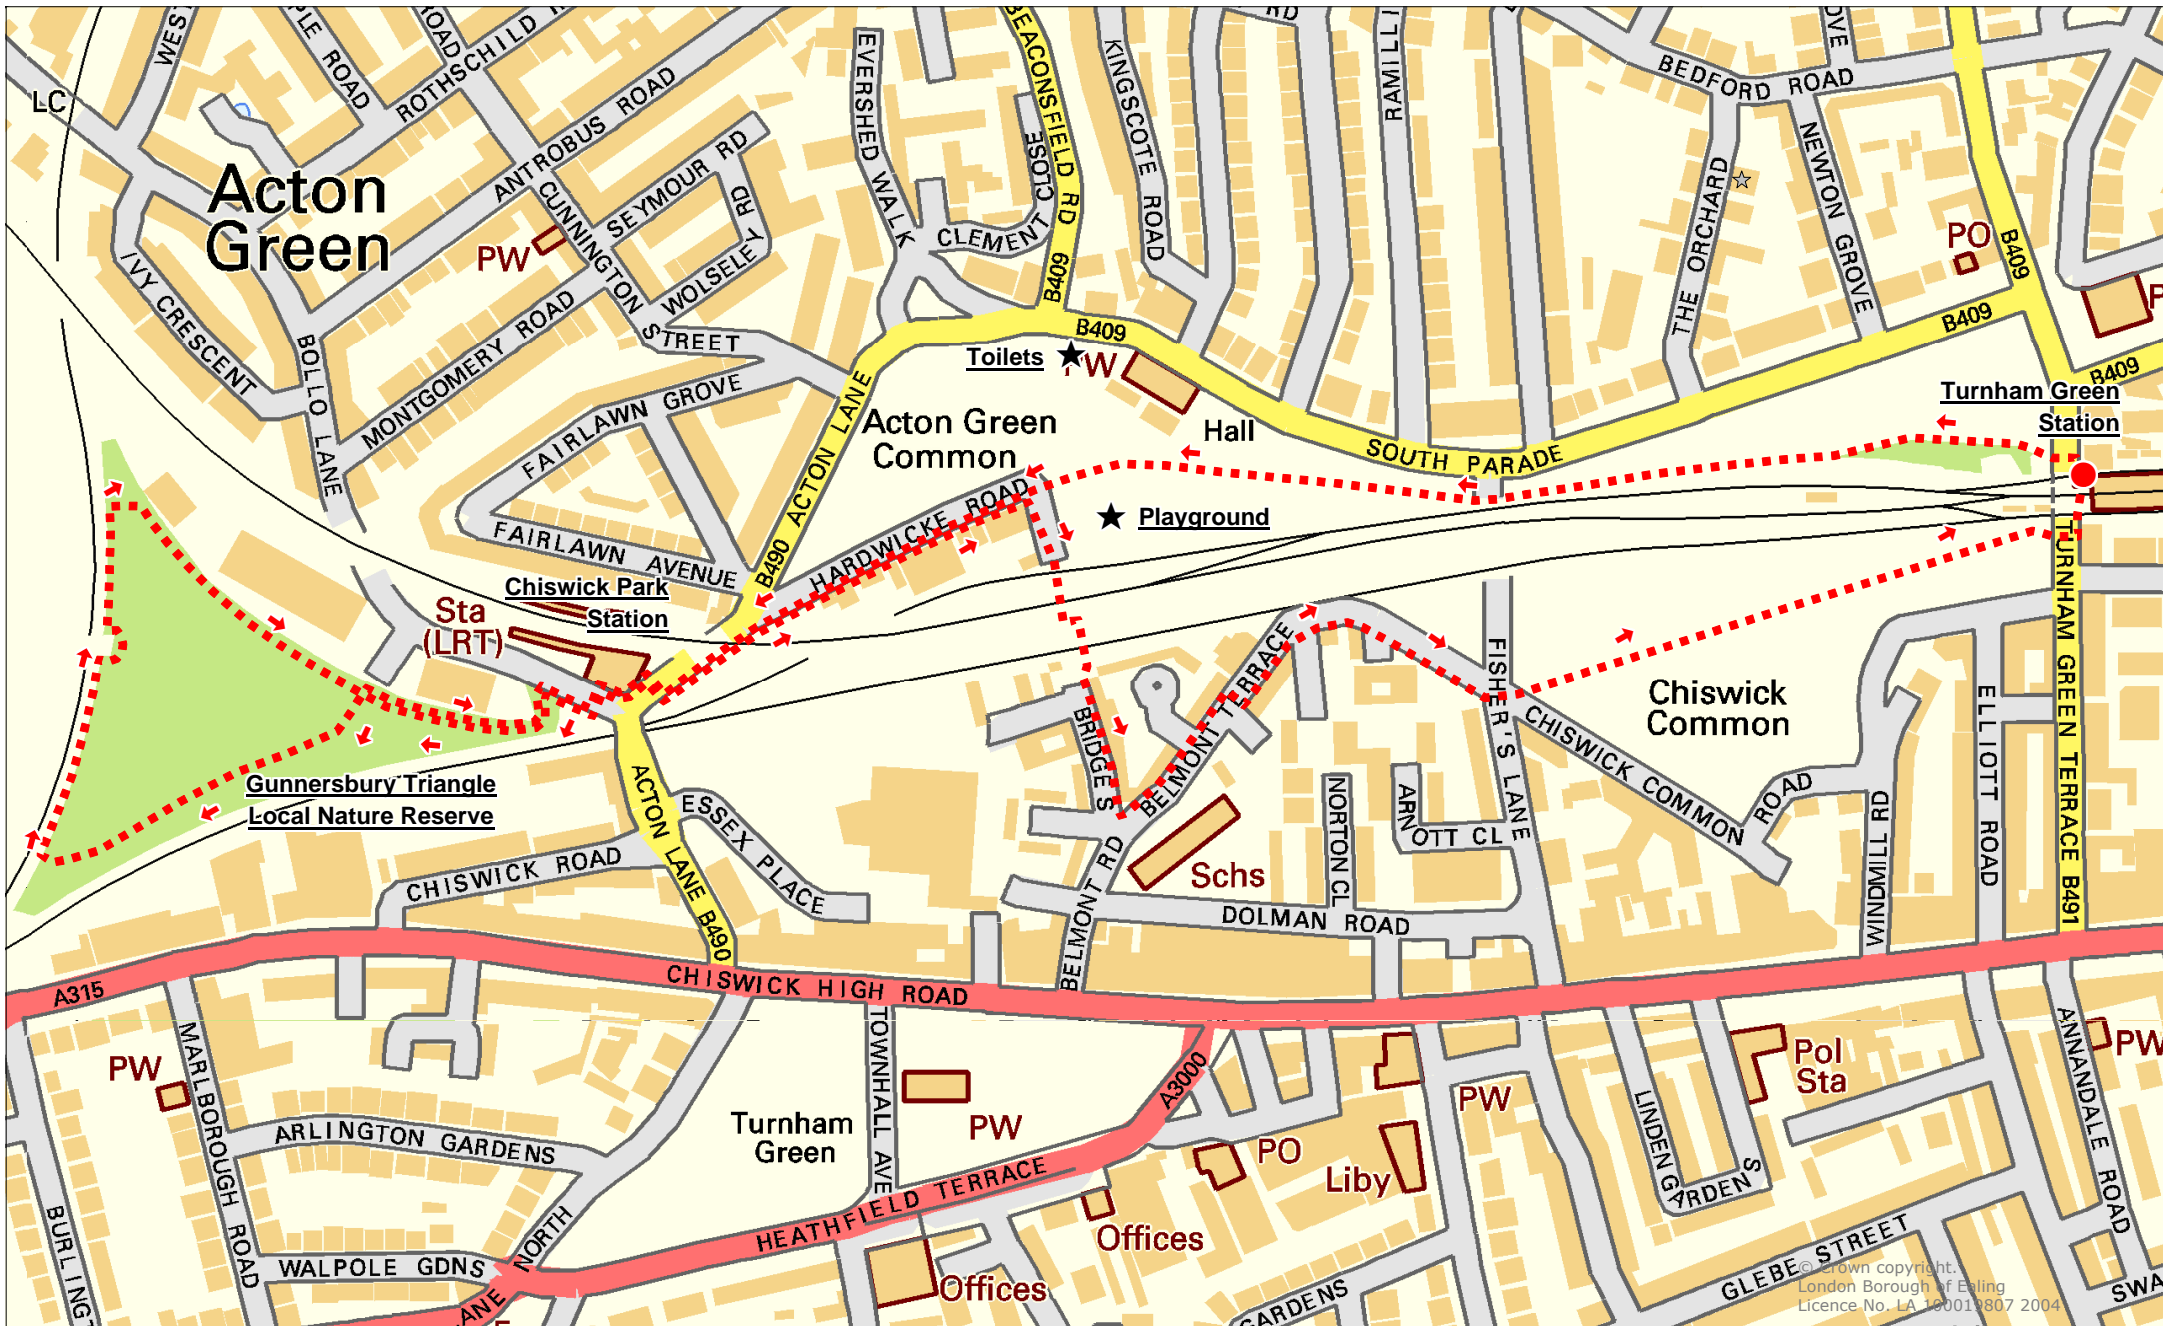

Walk 6 Acton Green Common, Gunnersbury Triangle Local Nature Reserve & Chiswick Common

© Crown copyright.
London Borough of Ealing
Licence No. LA 100019807 2004