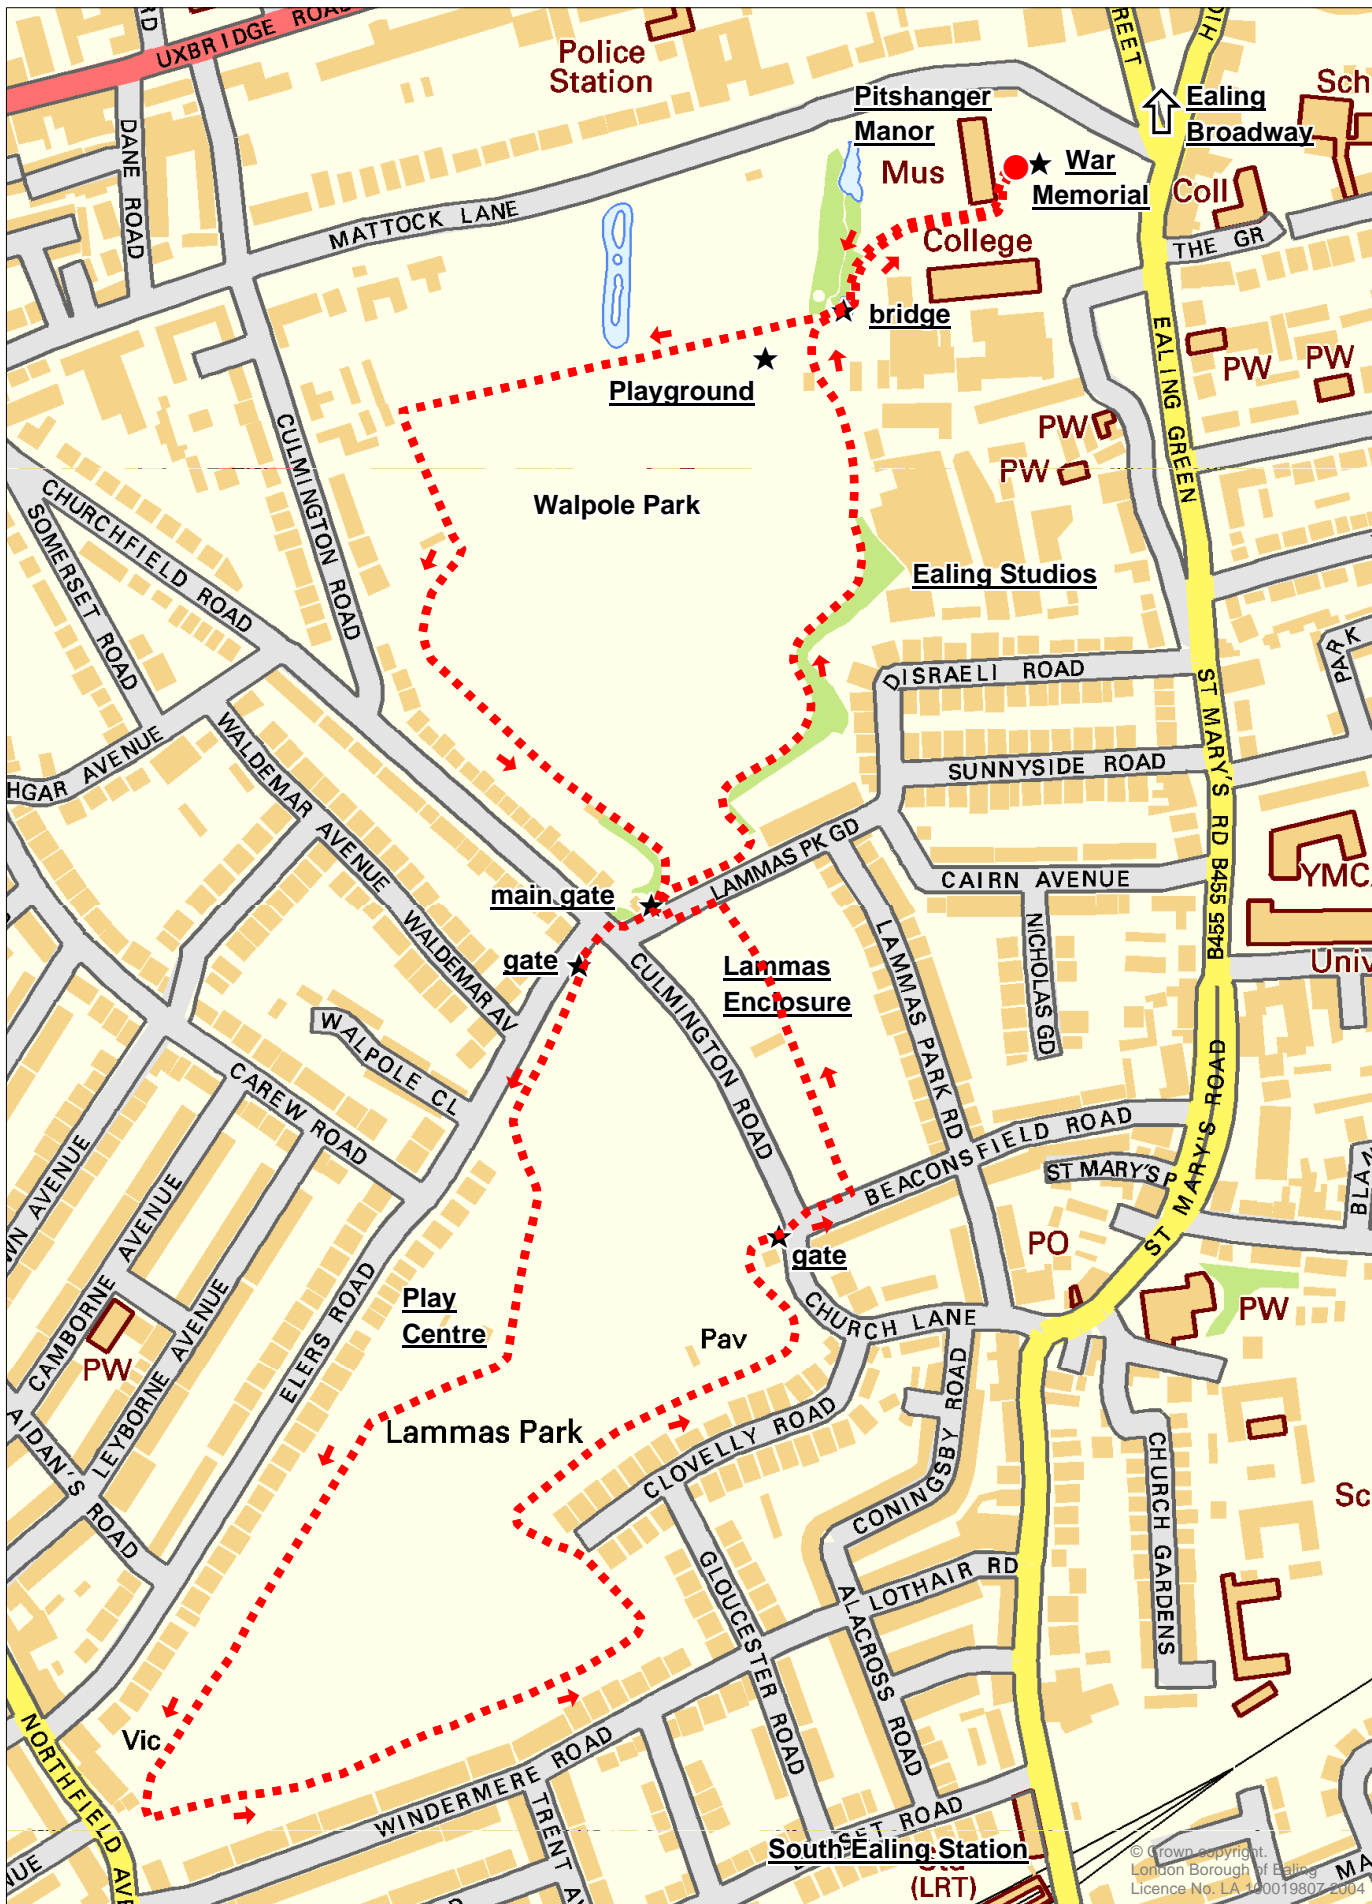

Walk 4 Walpole and Lammas Parks

This map is based on Ordnance Survey material with permission of OS on behalf of the Controller of HMSO. Crown copyright. Unauthorised reproduction infringes Crown copyright and may lead to prosecution or civil proceedings. LB Ealing Licence no. 100019807 2004

The OS mapping included within this web-site/document is provided by LB Ealing under licence from OS in order to fulfil its public function to act as a planning authority. Persons viewing this mapping should contact Ordnance Survey copyright for advice where they wish to licence OS mapping for their own use.

© Crown copyright. London Borough of Ealing Licence No. LA 100019807 2004

Scale: do not scale
Plot date: Nov 2004
By: eGIS Team
Dept: Information Management