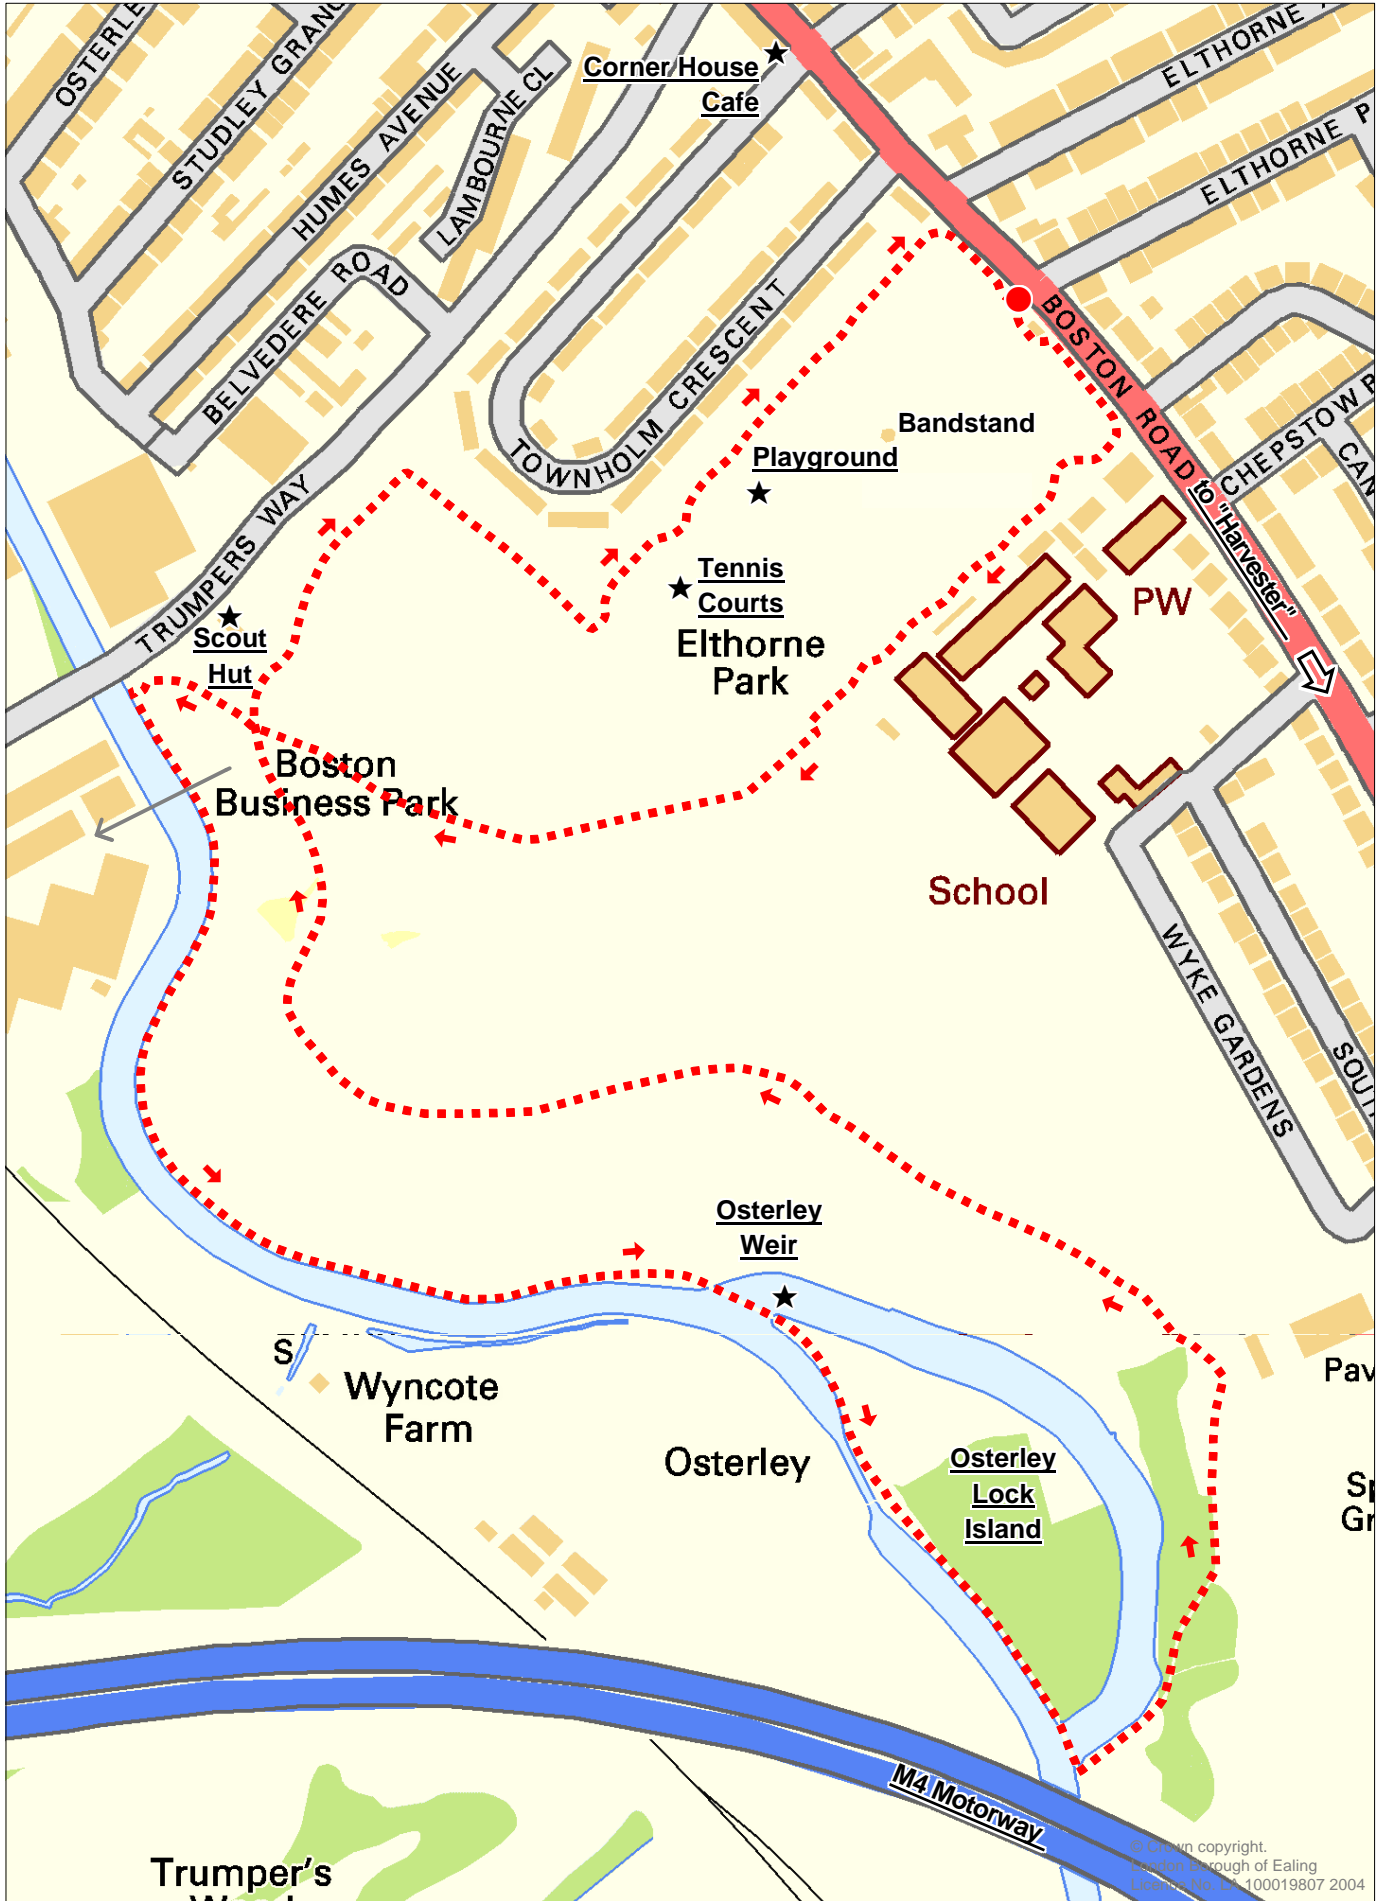

Walk 3 Elthorne Park/Elthorne Waterside

© Crown copyright.
London Borough of Ealing
Licence No. 100019807 2004

This map is based on Ordnance Survey material with permission of OS on behalf of the Controller of HMSO. Crown copyright. Unauthorised reproduction infringes Crown copyright and may lead to prosecution or civil proceedings. LB Ealing Licence no. 100019807 2004

The OS mapping included within this web-site/document is provided by LB Ealing under licence from OS in order to fulfil its public function to act as a planning authority. Persons viewing this mapping should contact Ordnance Survey copyright for advice where they wish to licence OS mapping for their own use.

Scale: do not scale
Plot date: Nov 2004
By: eGIS Team
Dept: Information Management