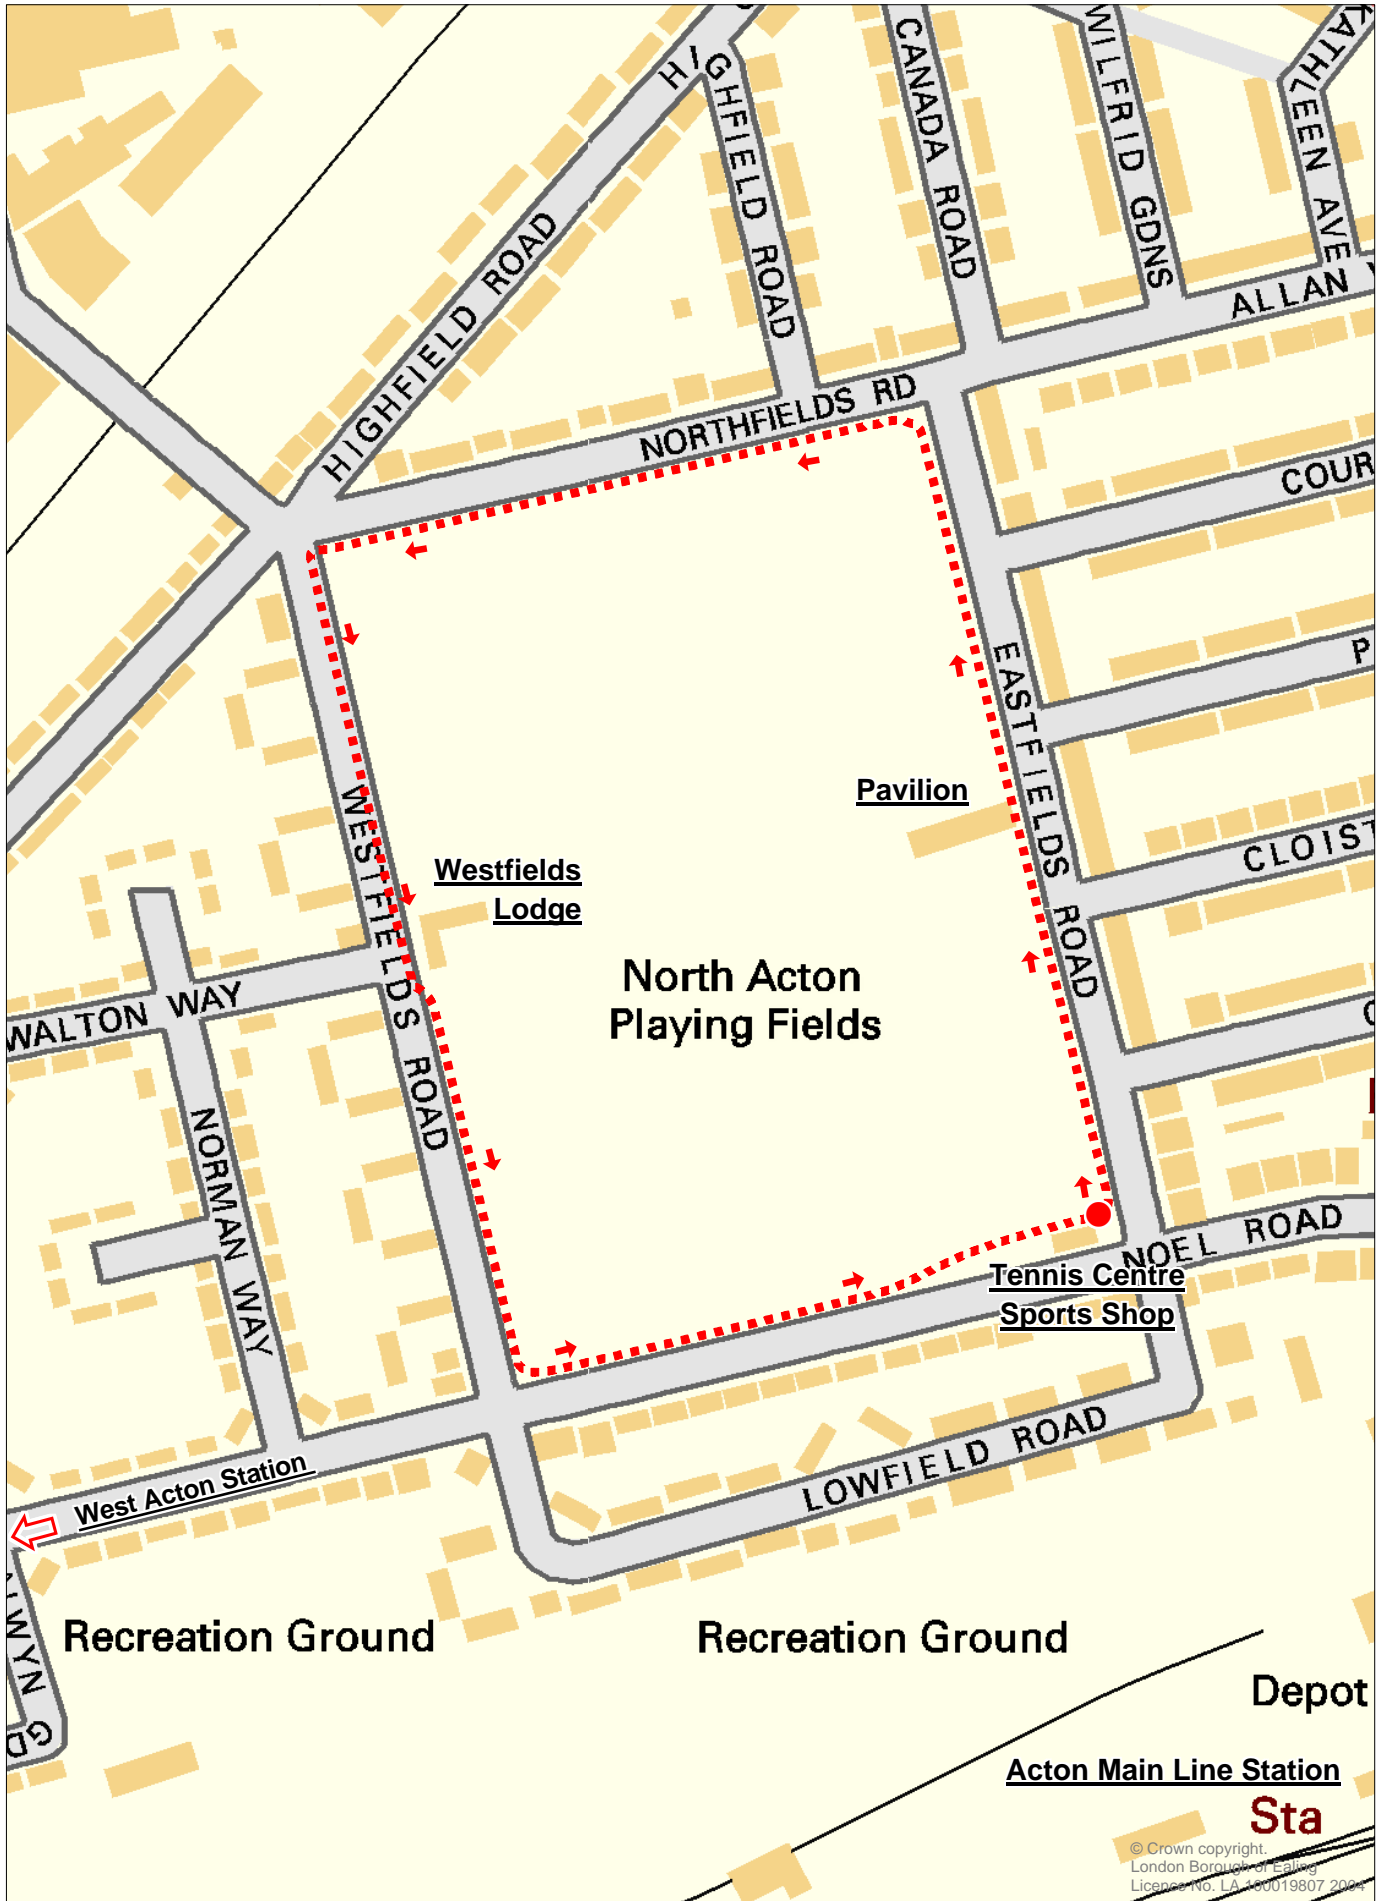

Walk 1 North Acton Playing Fields

© Crown copyright.
 London Borough of Ealing
 Licence No. LA 100019807 2004

This map is based on Ordnance Survey material with permission of OS on behalf of the Controller of HMSO. Crown copyright. Unauthorised reproduction infringes Crown copyright and may lead to prosecution or civil proceedings. LB Ealing Licence no. 100019807 2004

The OS mapping included within this web-site/document is provided by LB Ealing under licence from OS in order to fulfil its public function to act as a planning authority. Persons viewing this mapping should contact Ordnance Survey copyright for advice where they wish to licence OS mapping for their own use.

Scale: do not scale
 Plot date: Nov 2004
 By: eGIS Team
 Dept: Information Management