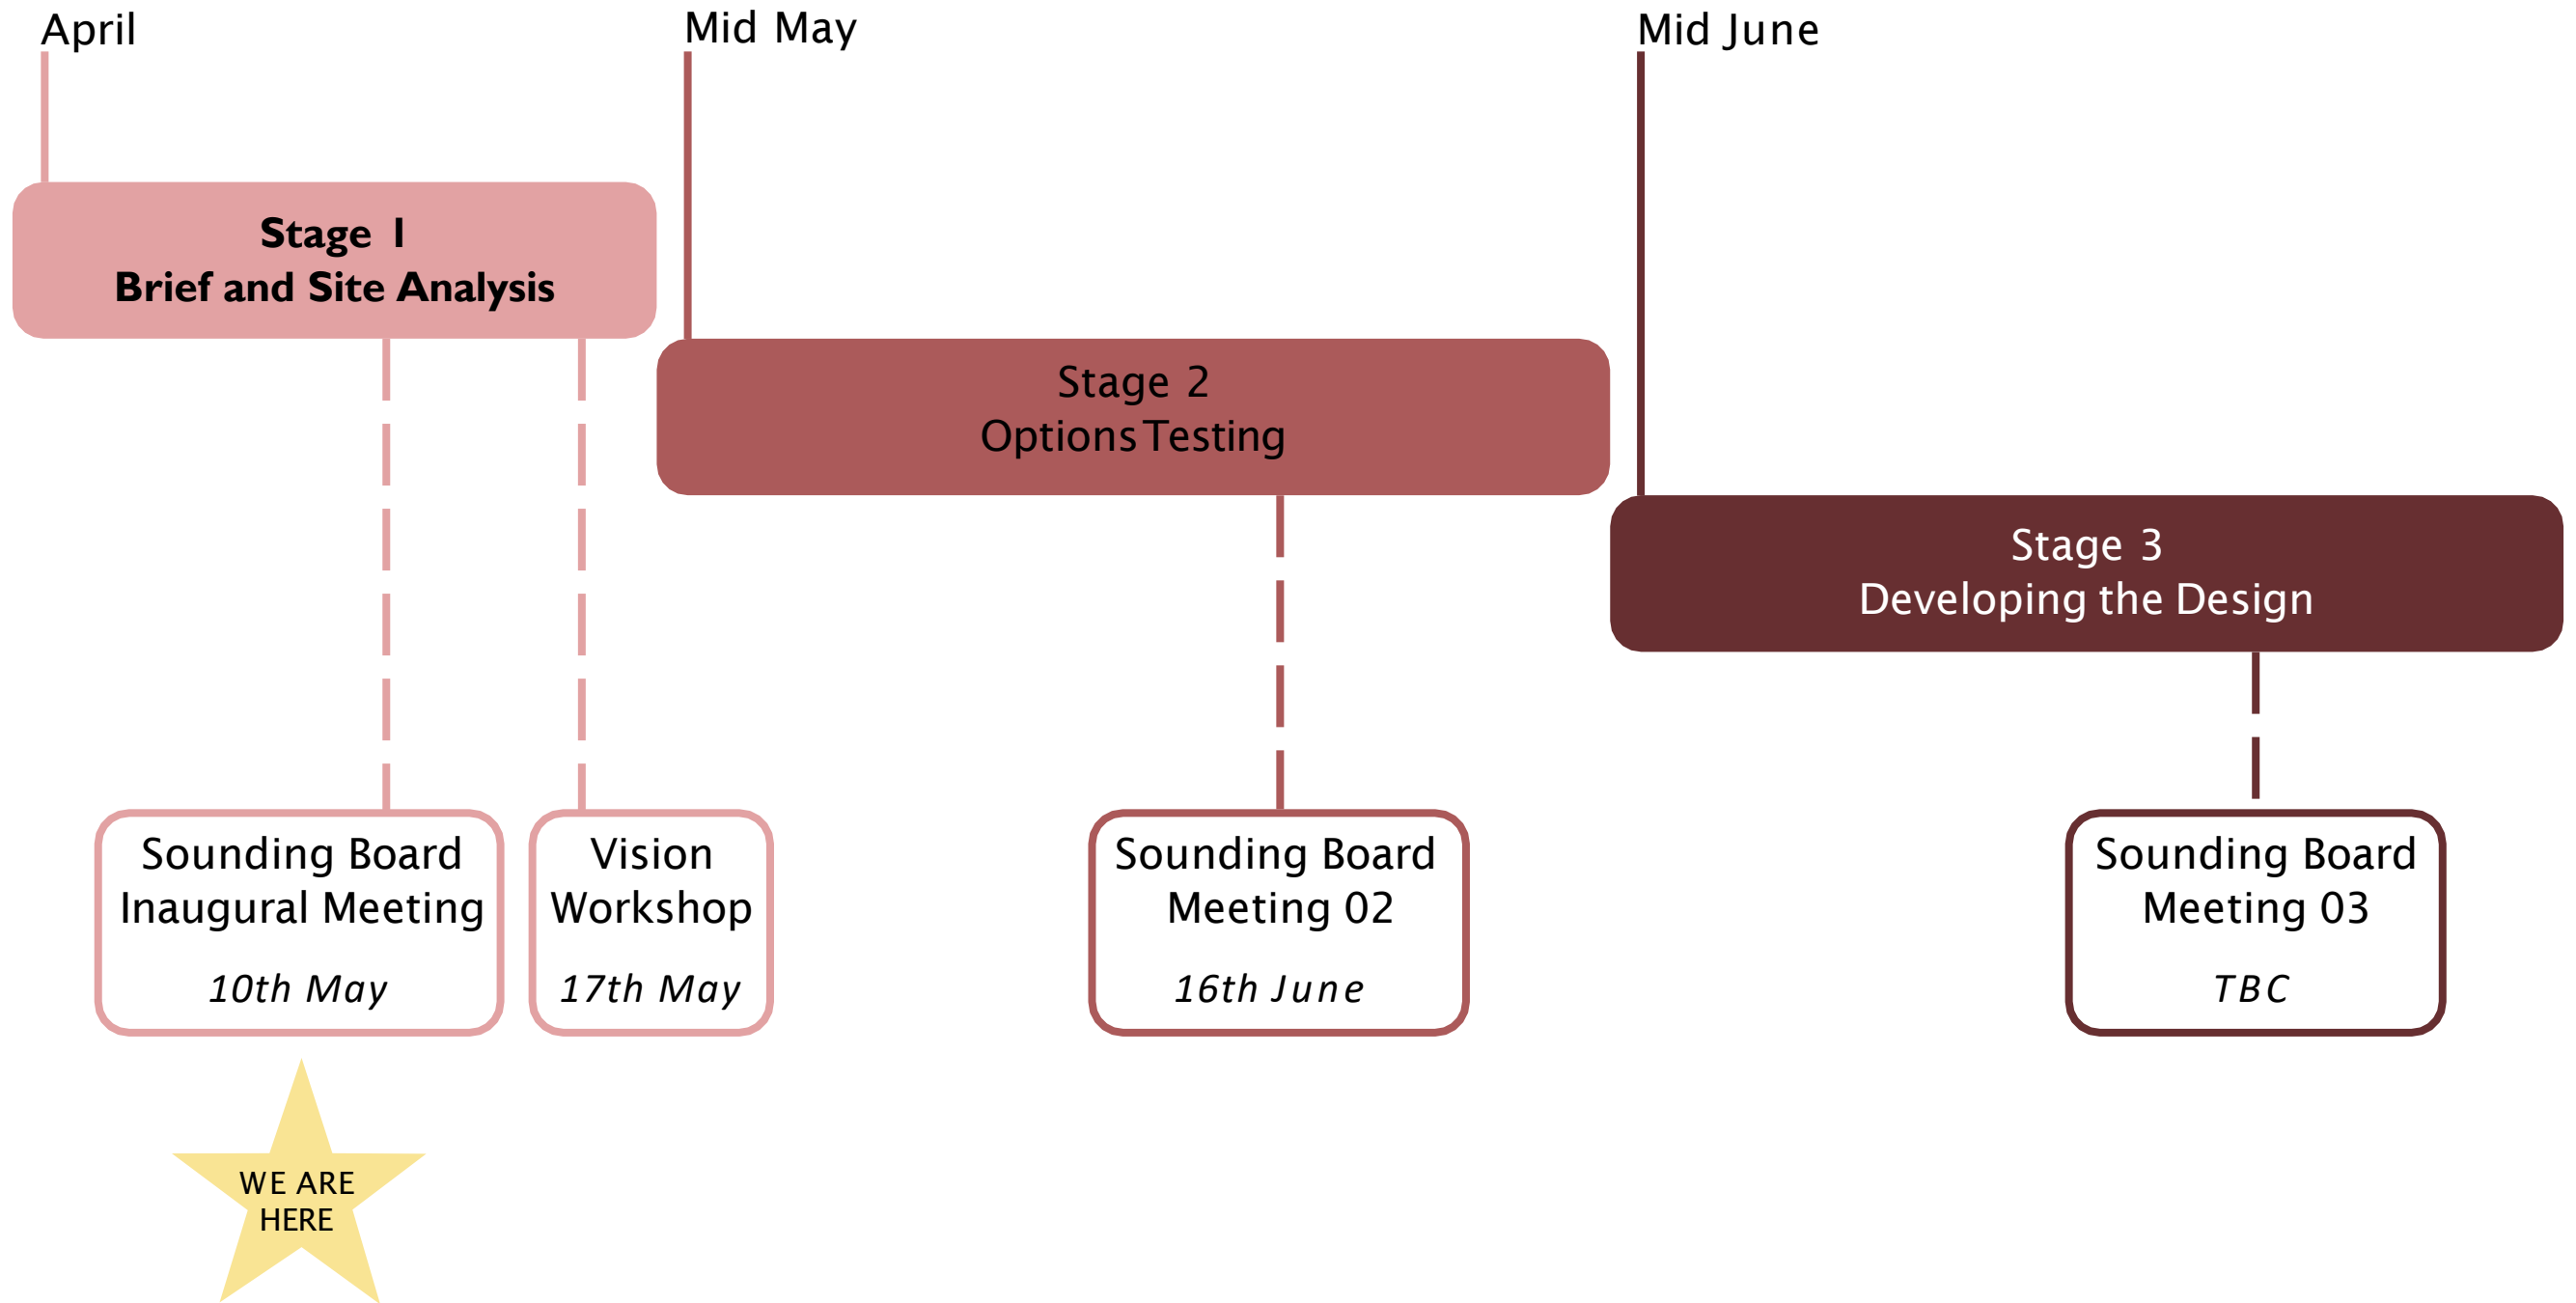

The Site

Exemplar
Leisure Facilities

High Quality
New Homes

Inspiring
Placemaking

Landscape
Led

Social
Connectivity

Affordability

Sustainability

Net Zero

Plan of Work

Vision Workshop

Vision Workshop

Tuesday 17th May

Queens Hall, Ealing
Town Hall

**In the Round - Opportunities
for everyone to contribute**