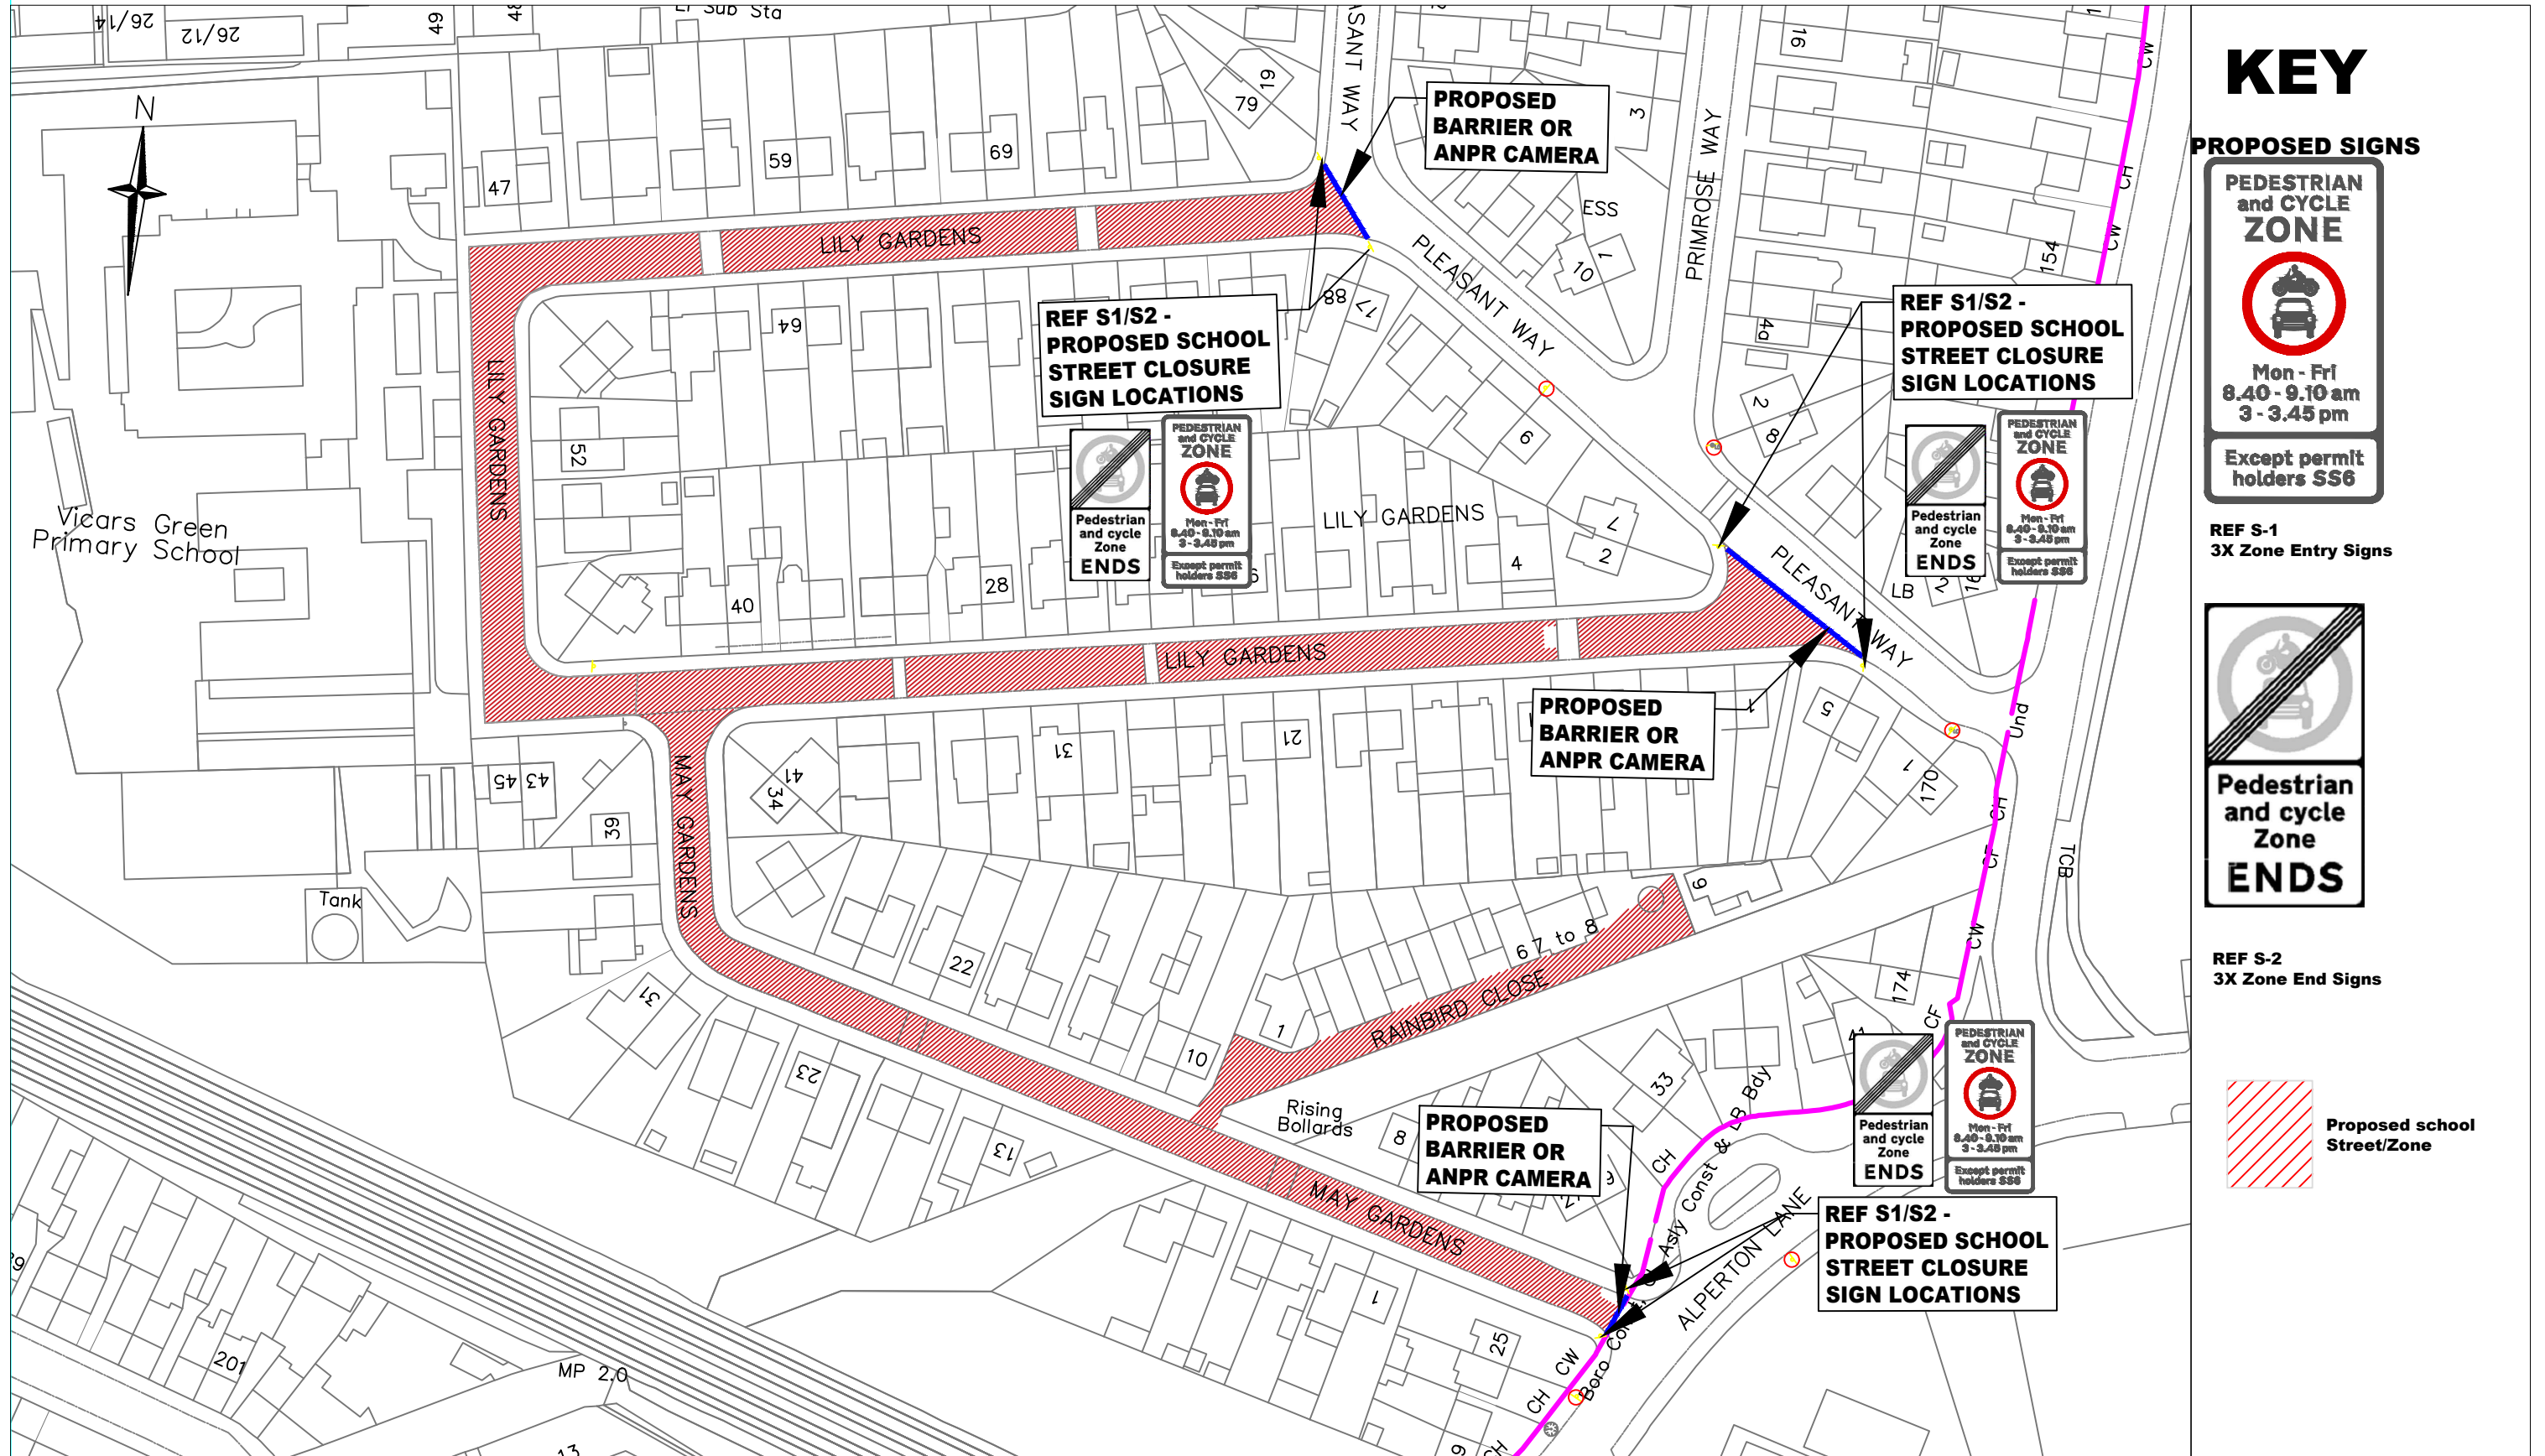

# SCHOOL STREET - VICARS GREEN PRIMARY SCHOOL

### KEY

#### PROPOSED SIGNS

**PEDESTRIAN and CYCLE ZONE**

Mon - Fri  
8.40 - 9.10 am  
3 - 3.45 pm

Except permit holders SS6

REF S-1  
3X Zone Entry Signs

**Pedestrian and cycle Zone ENDS**

REF S-2  
3X Zone End Signs