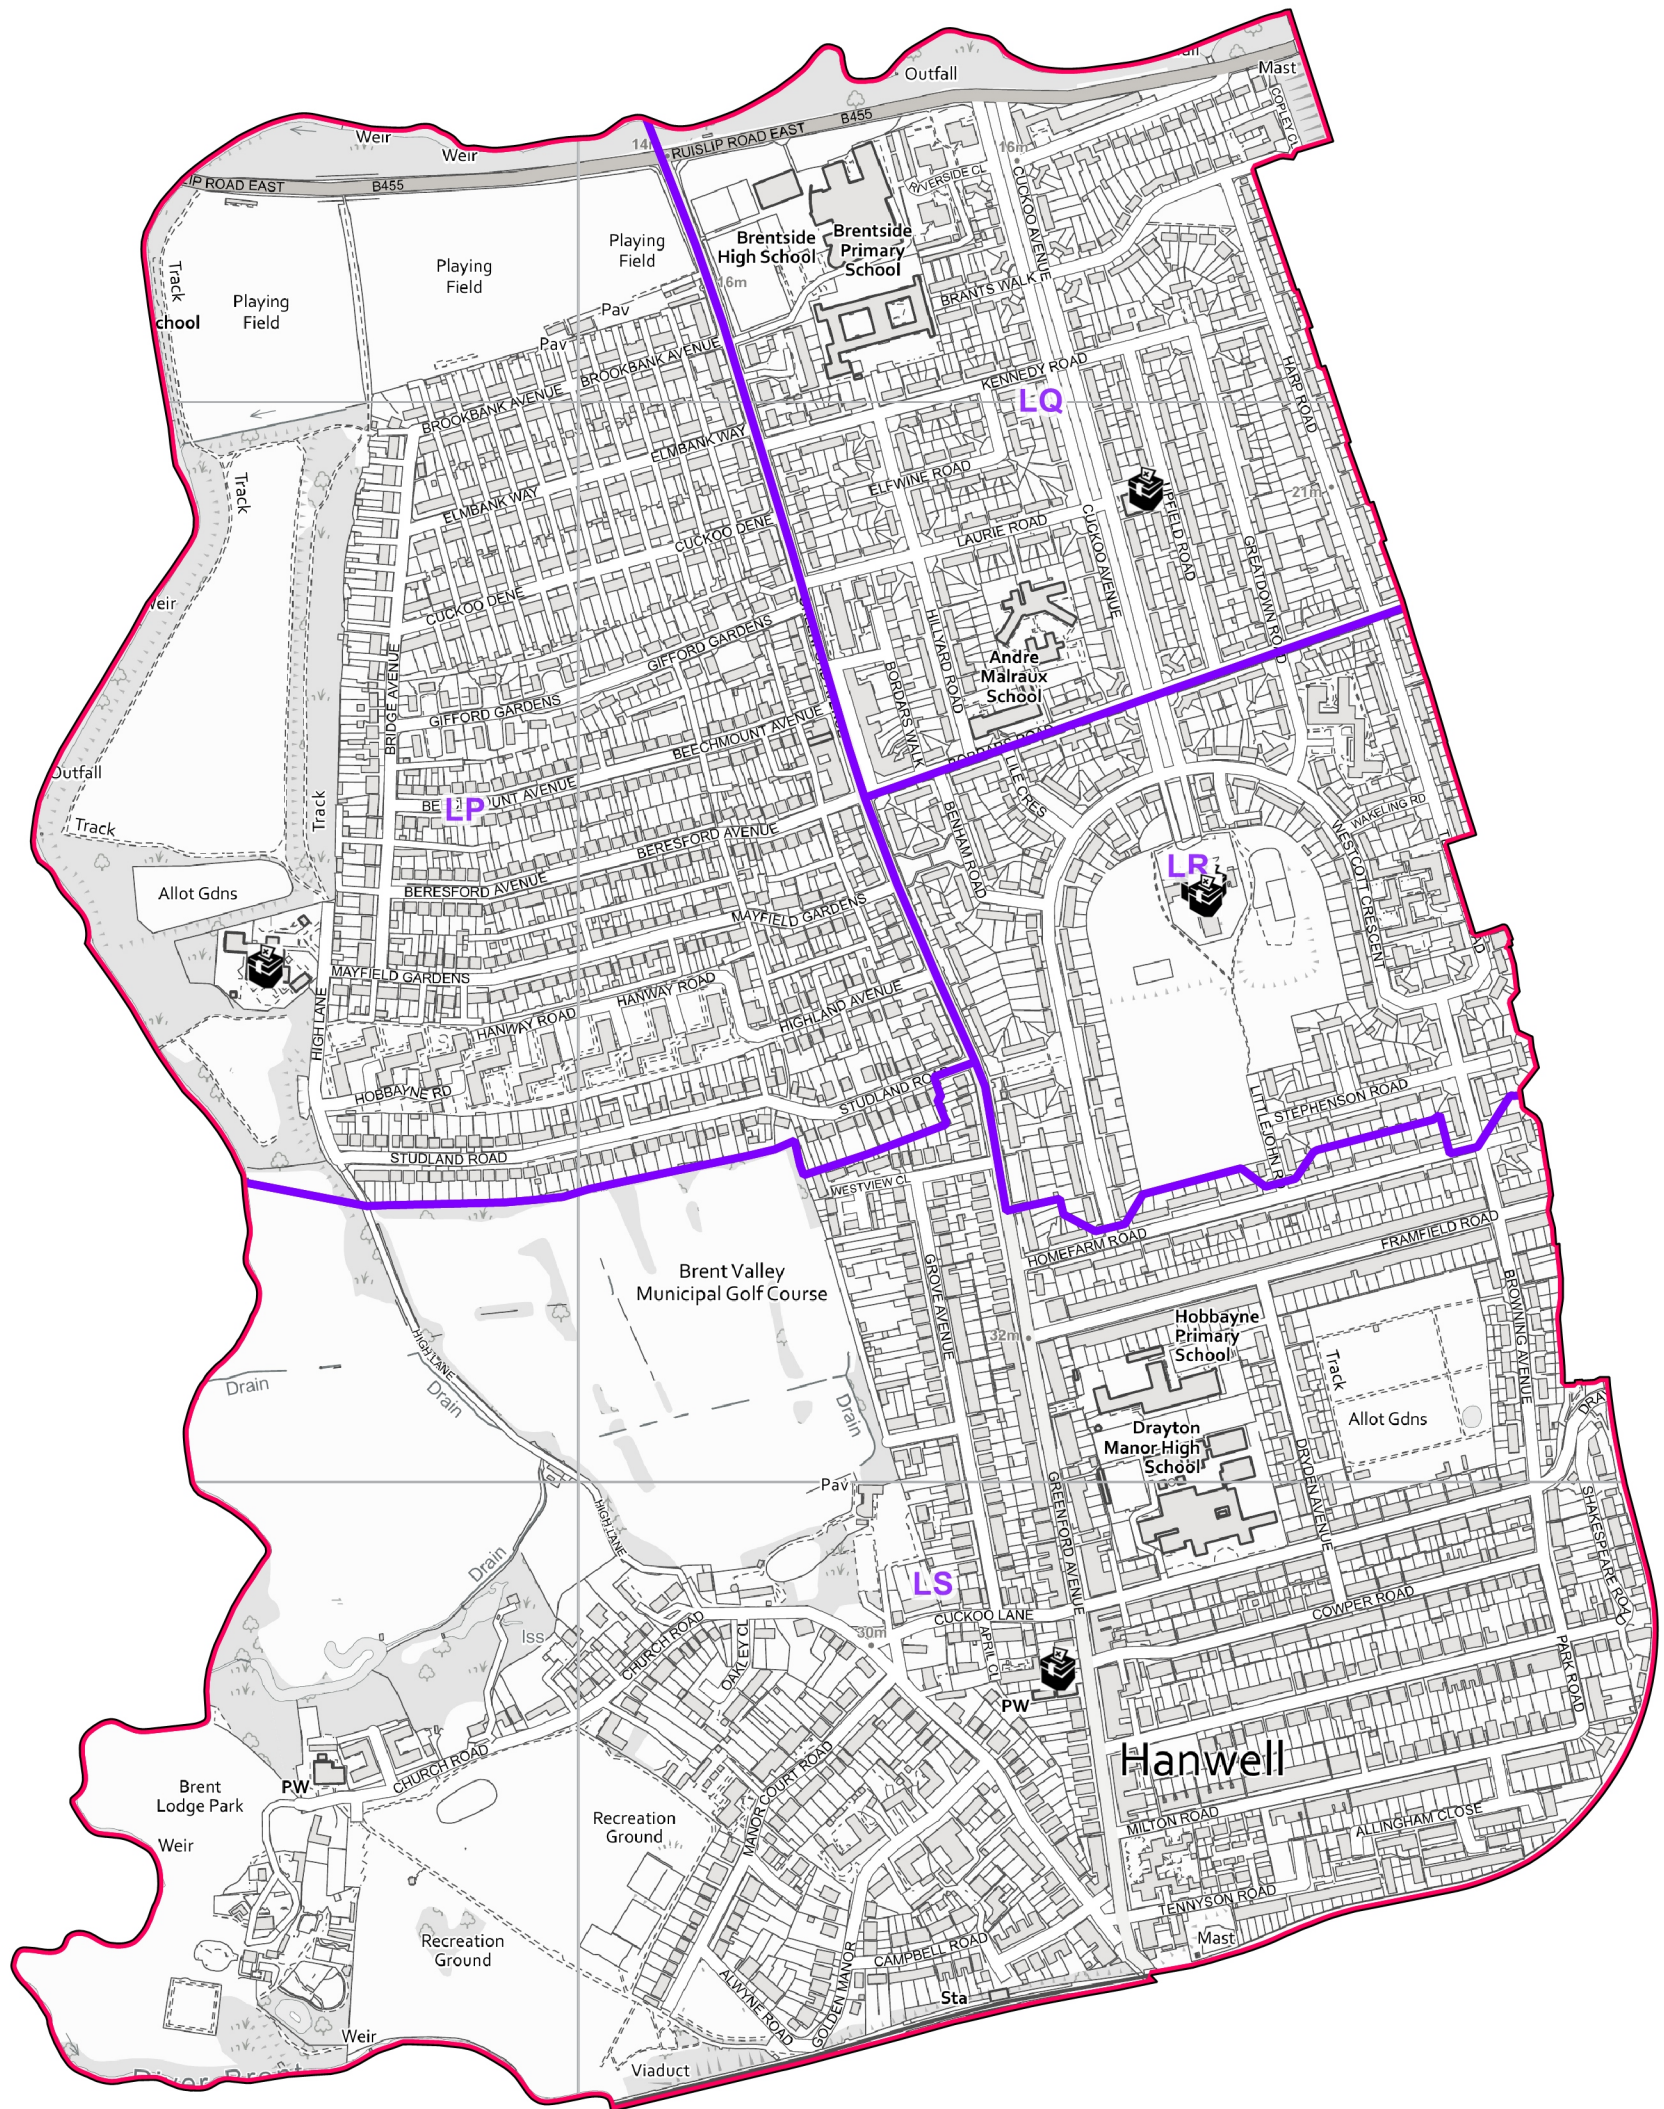

North Hanwell

-  Polling Districts 2022
-  Polling Stations 2022
-  Wards 2022

0 250 500 750 1000 metres