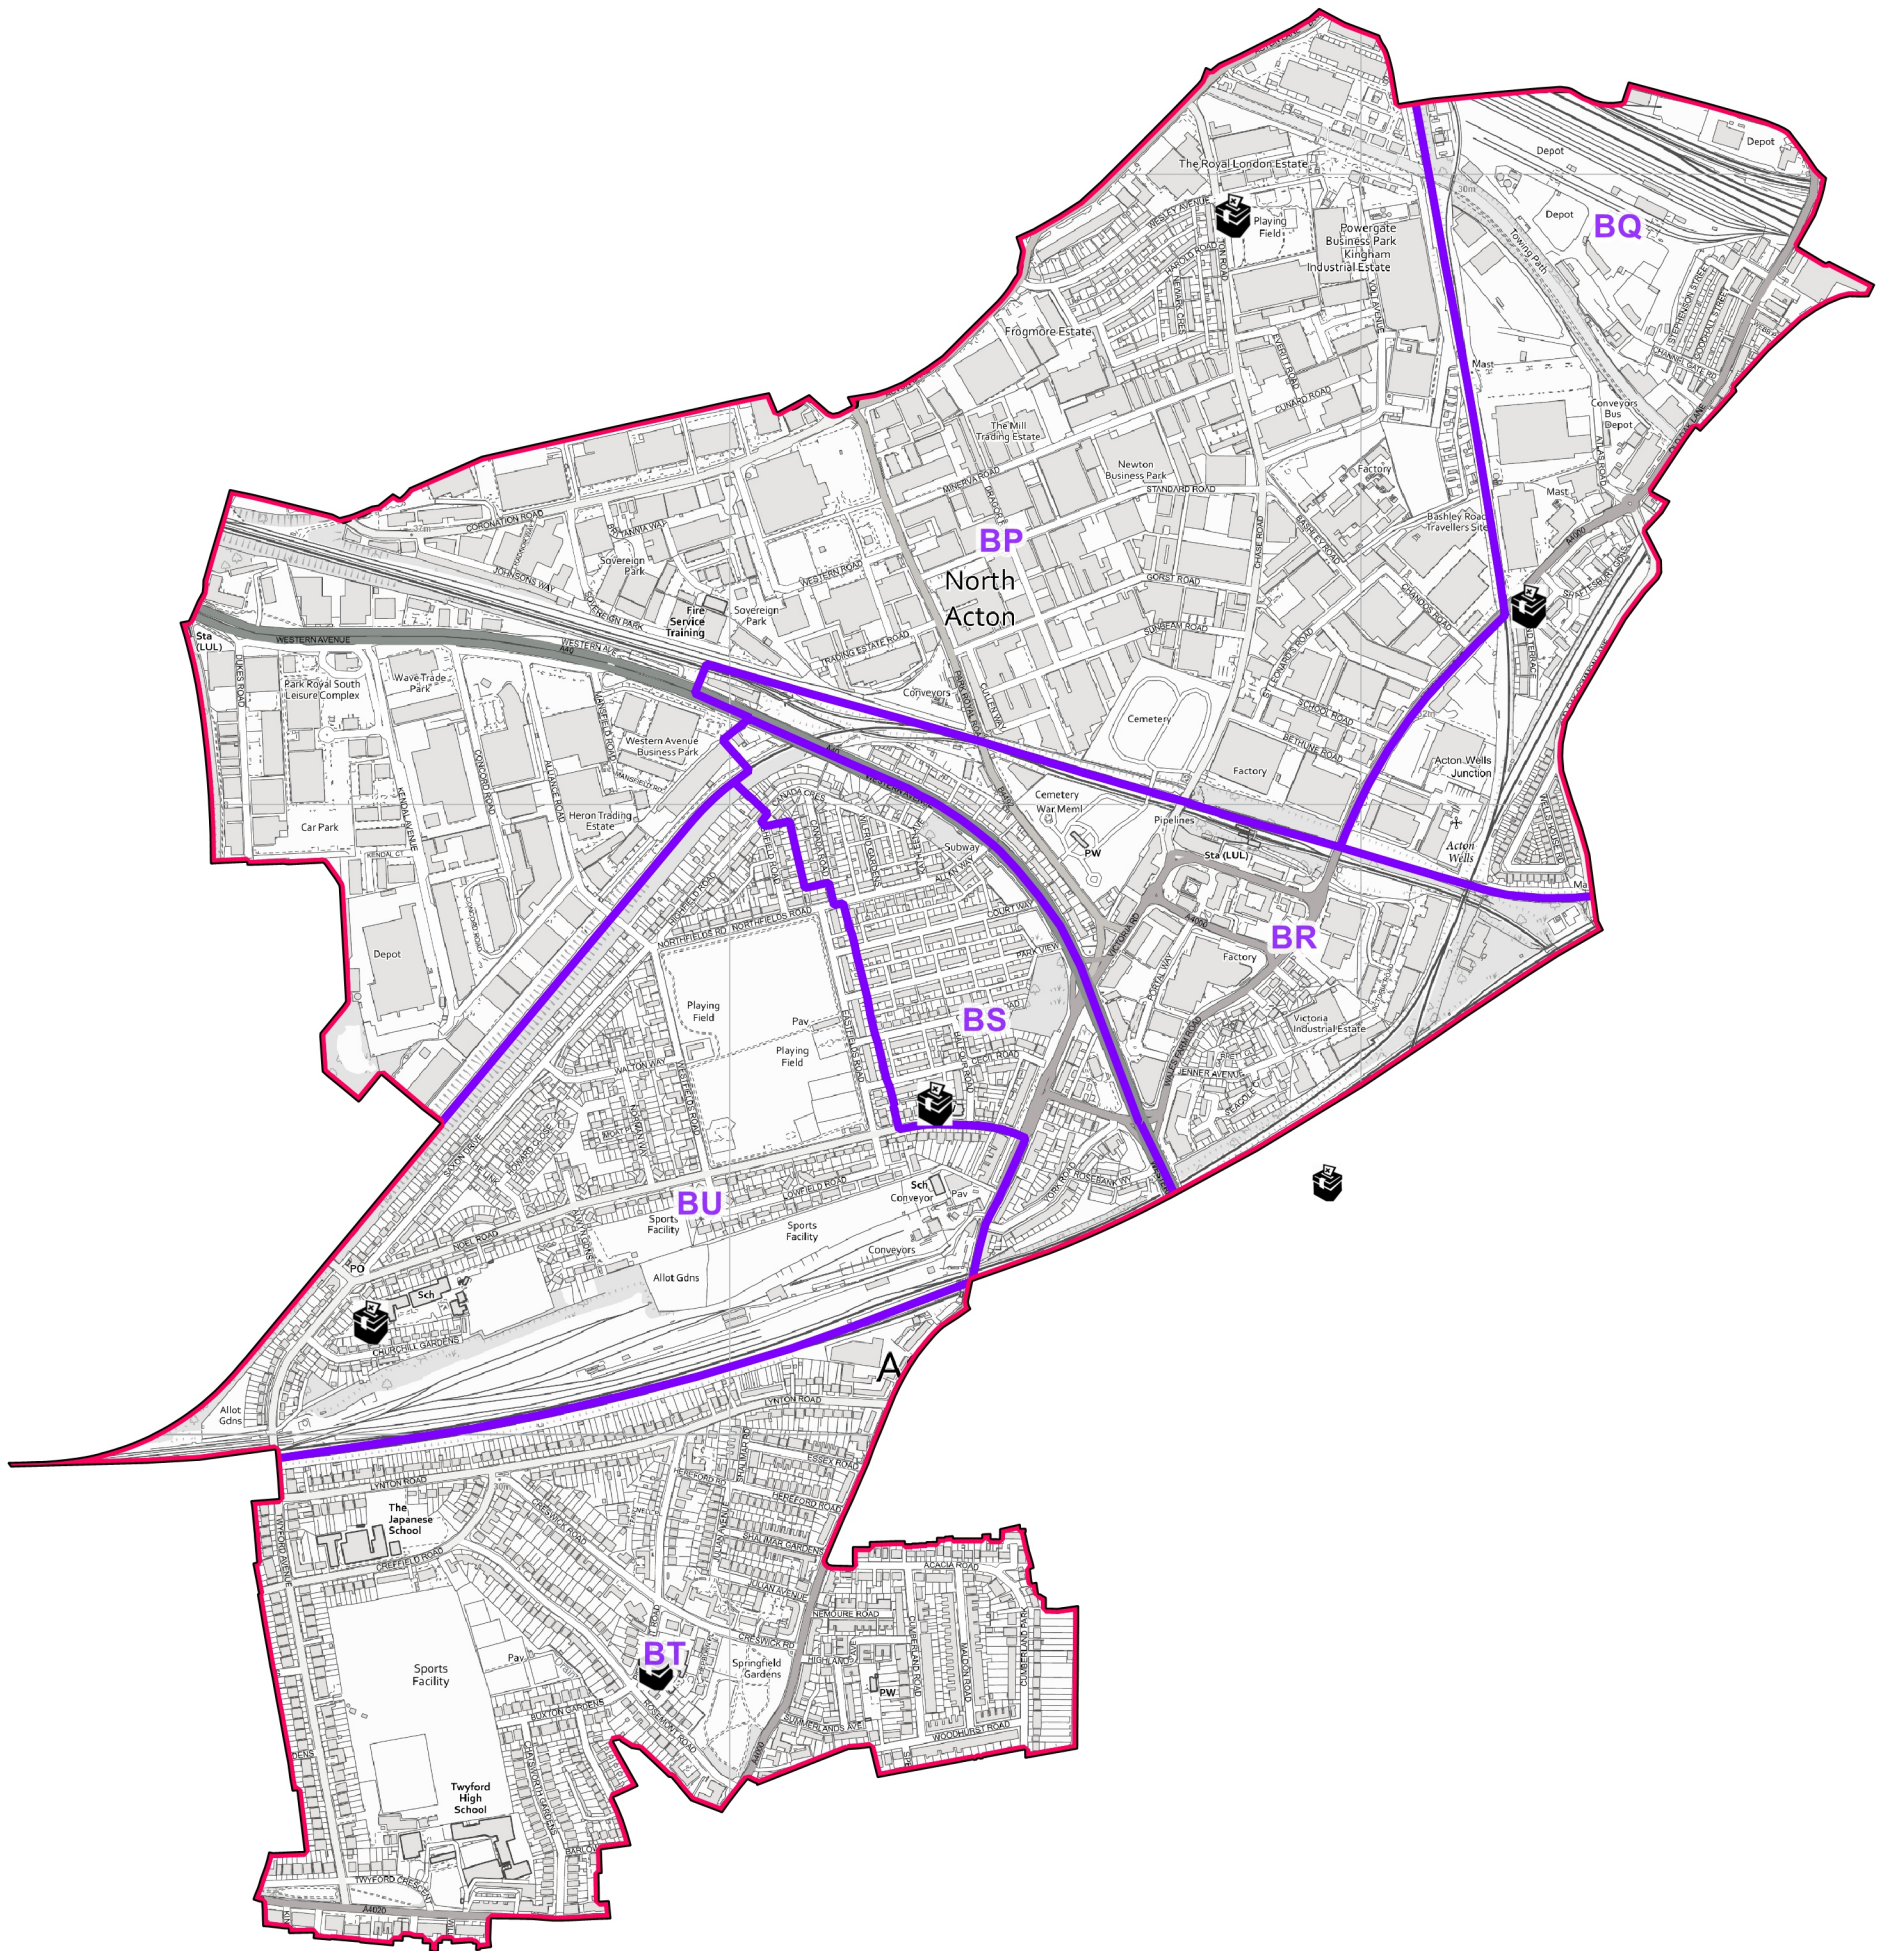

North Acton

-  Polling Districts 2022
-  Polling Stations 2022
-  Wards 2022

0 250 500 750 1000 metres