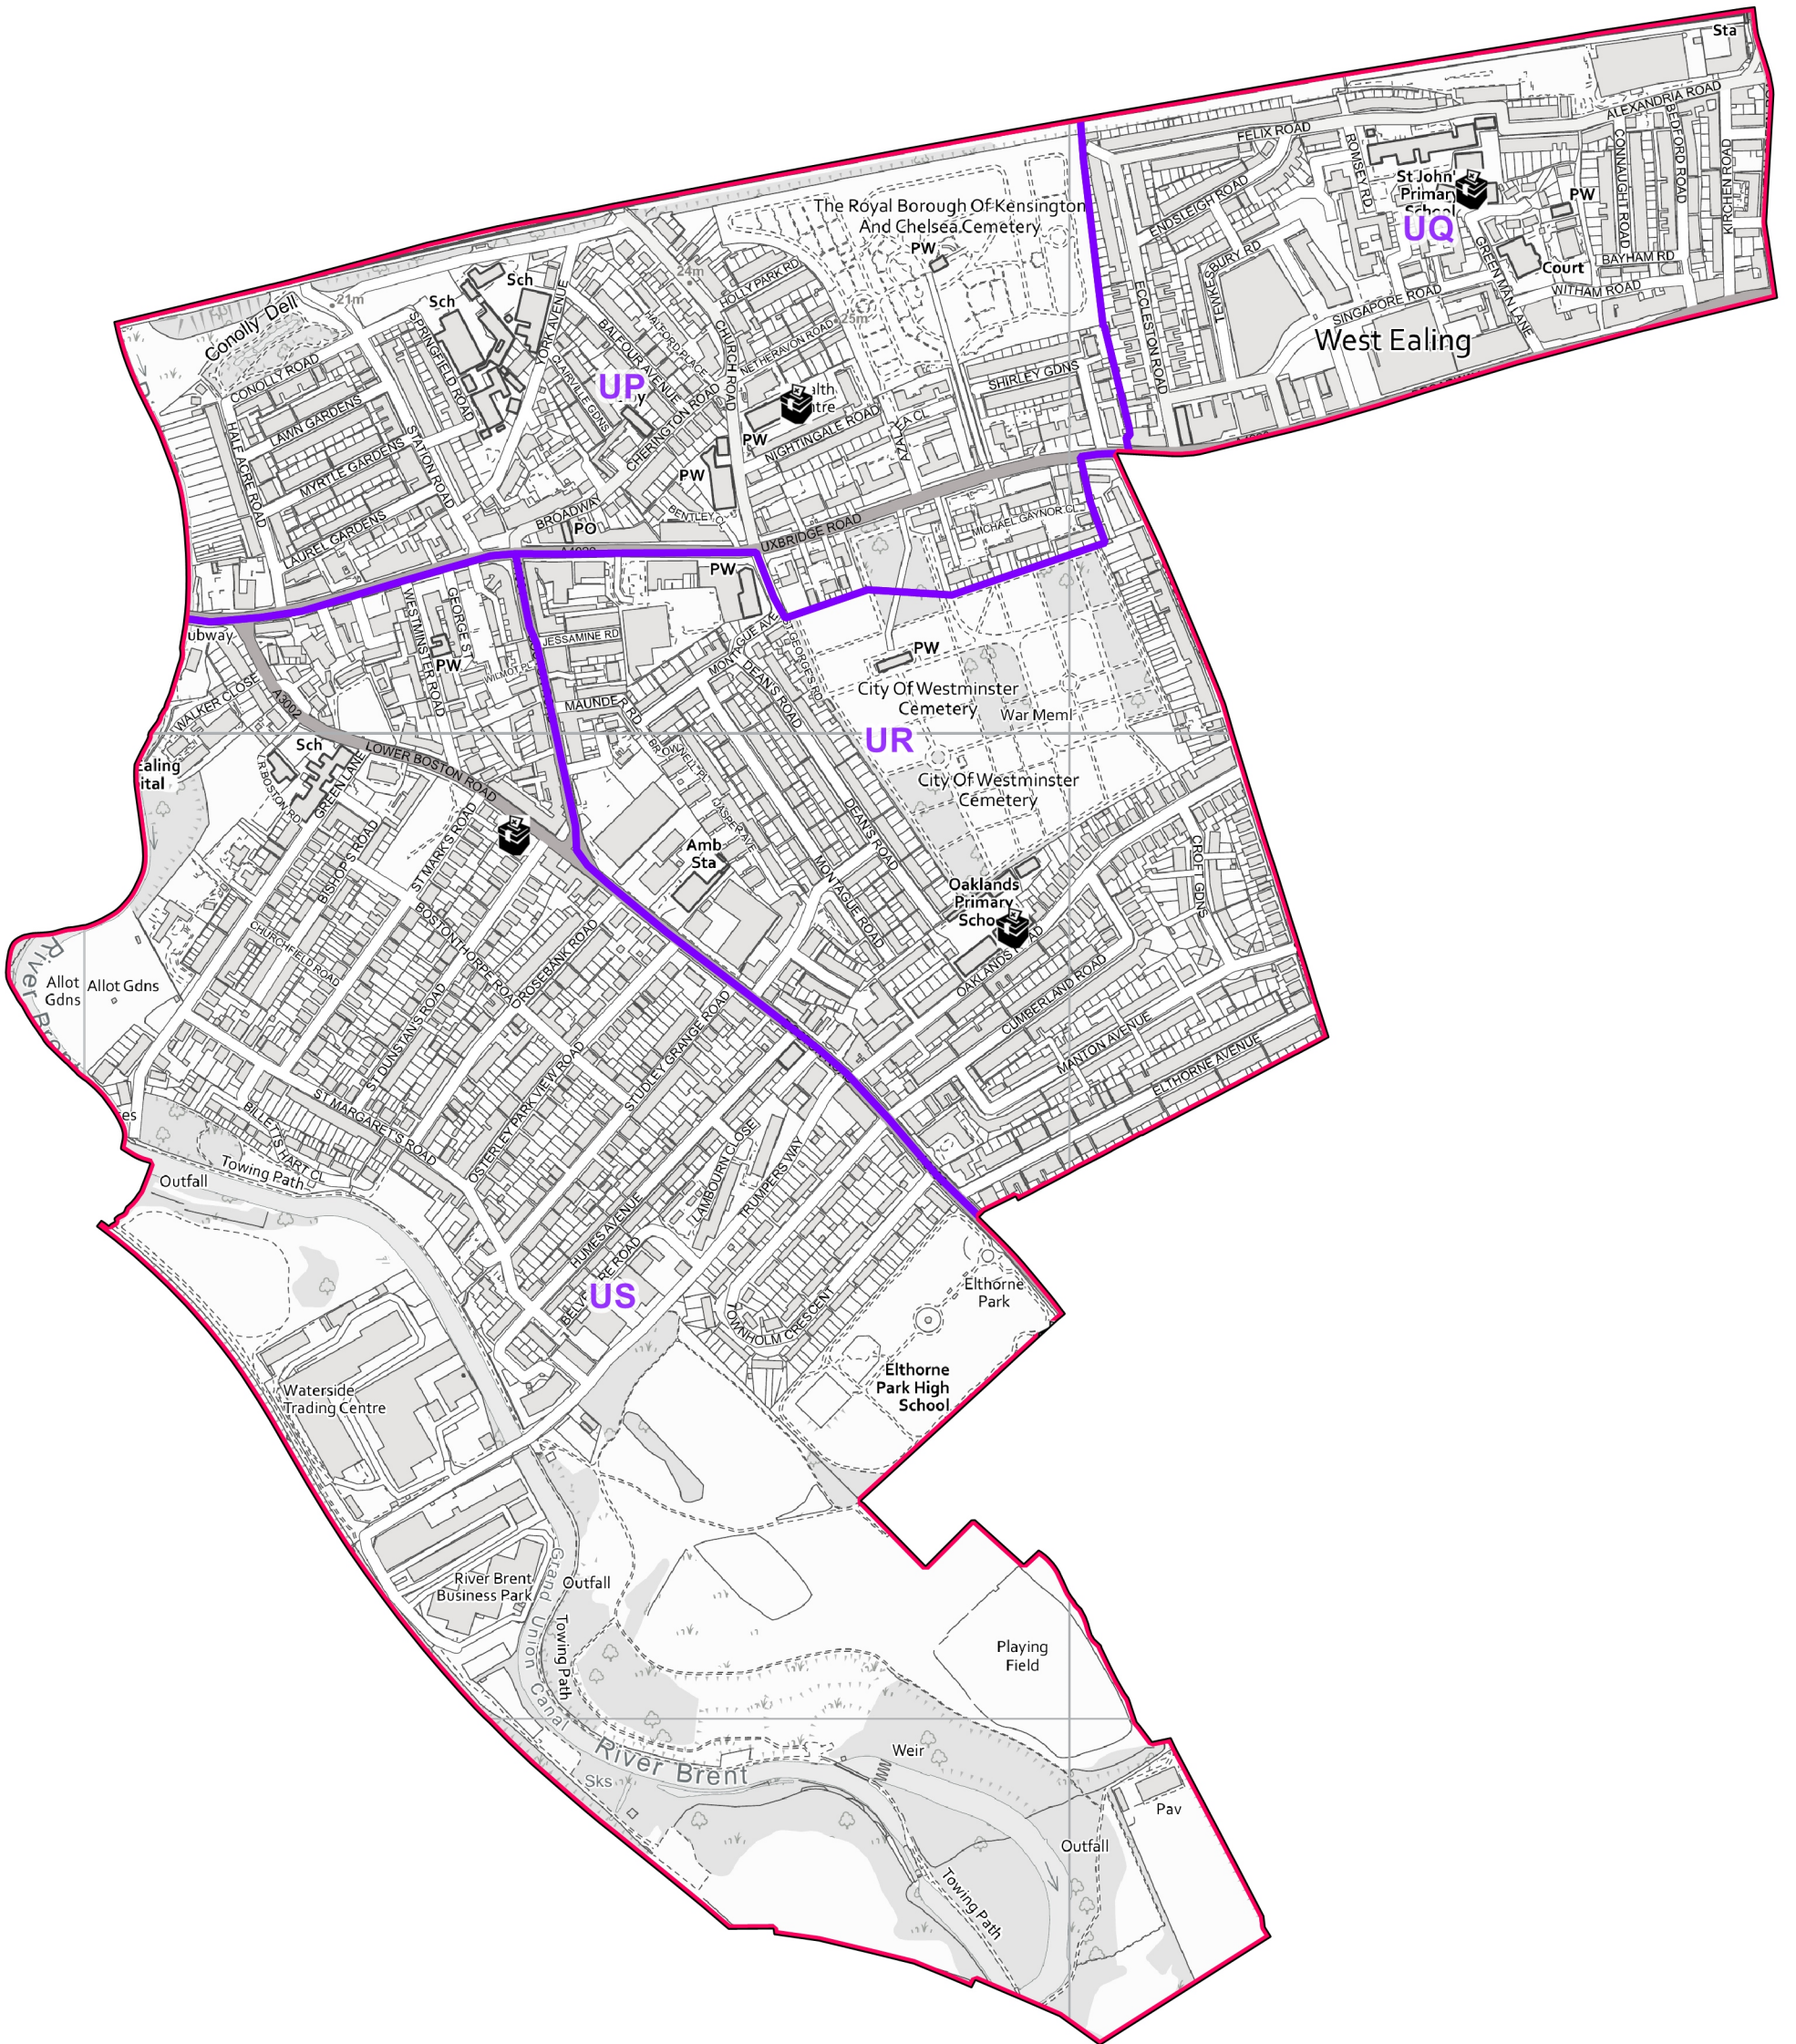

Hanwell Broadway

-  Polling Districts 2022
-  Polling Stations 2022
-  Wards 2022

0 100 200 300 400 metres