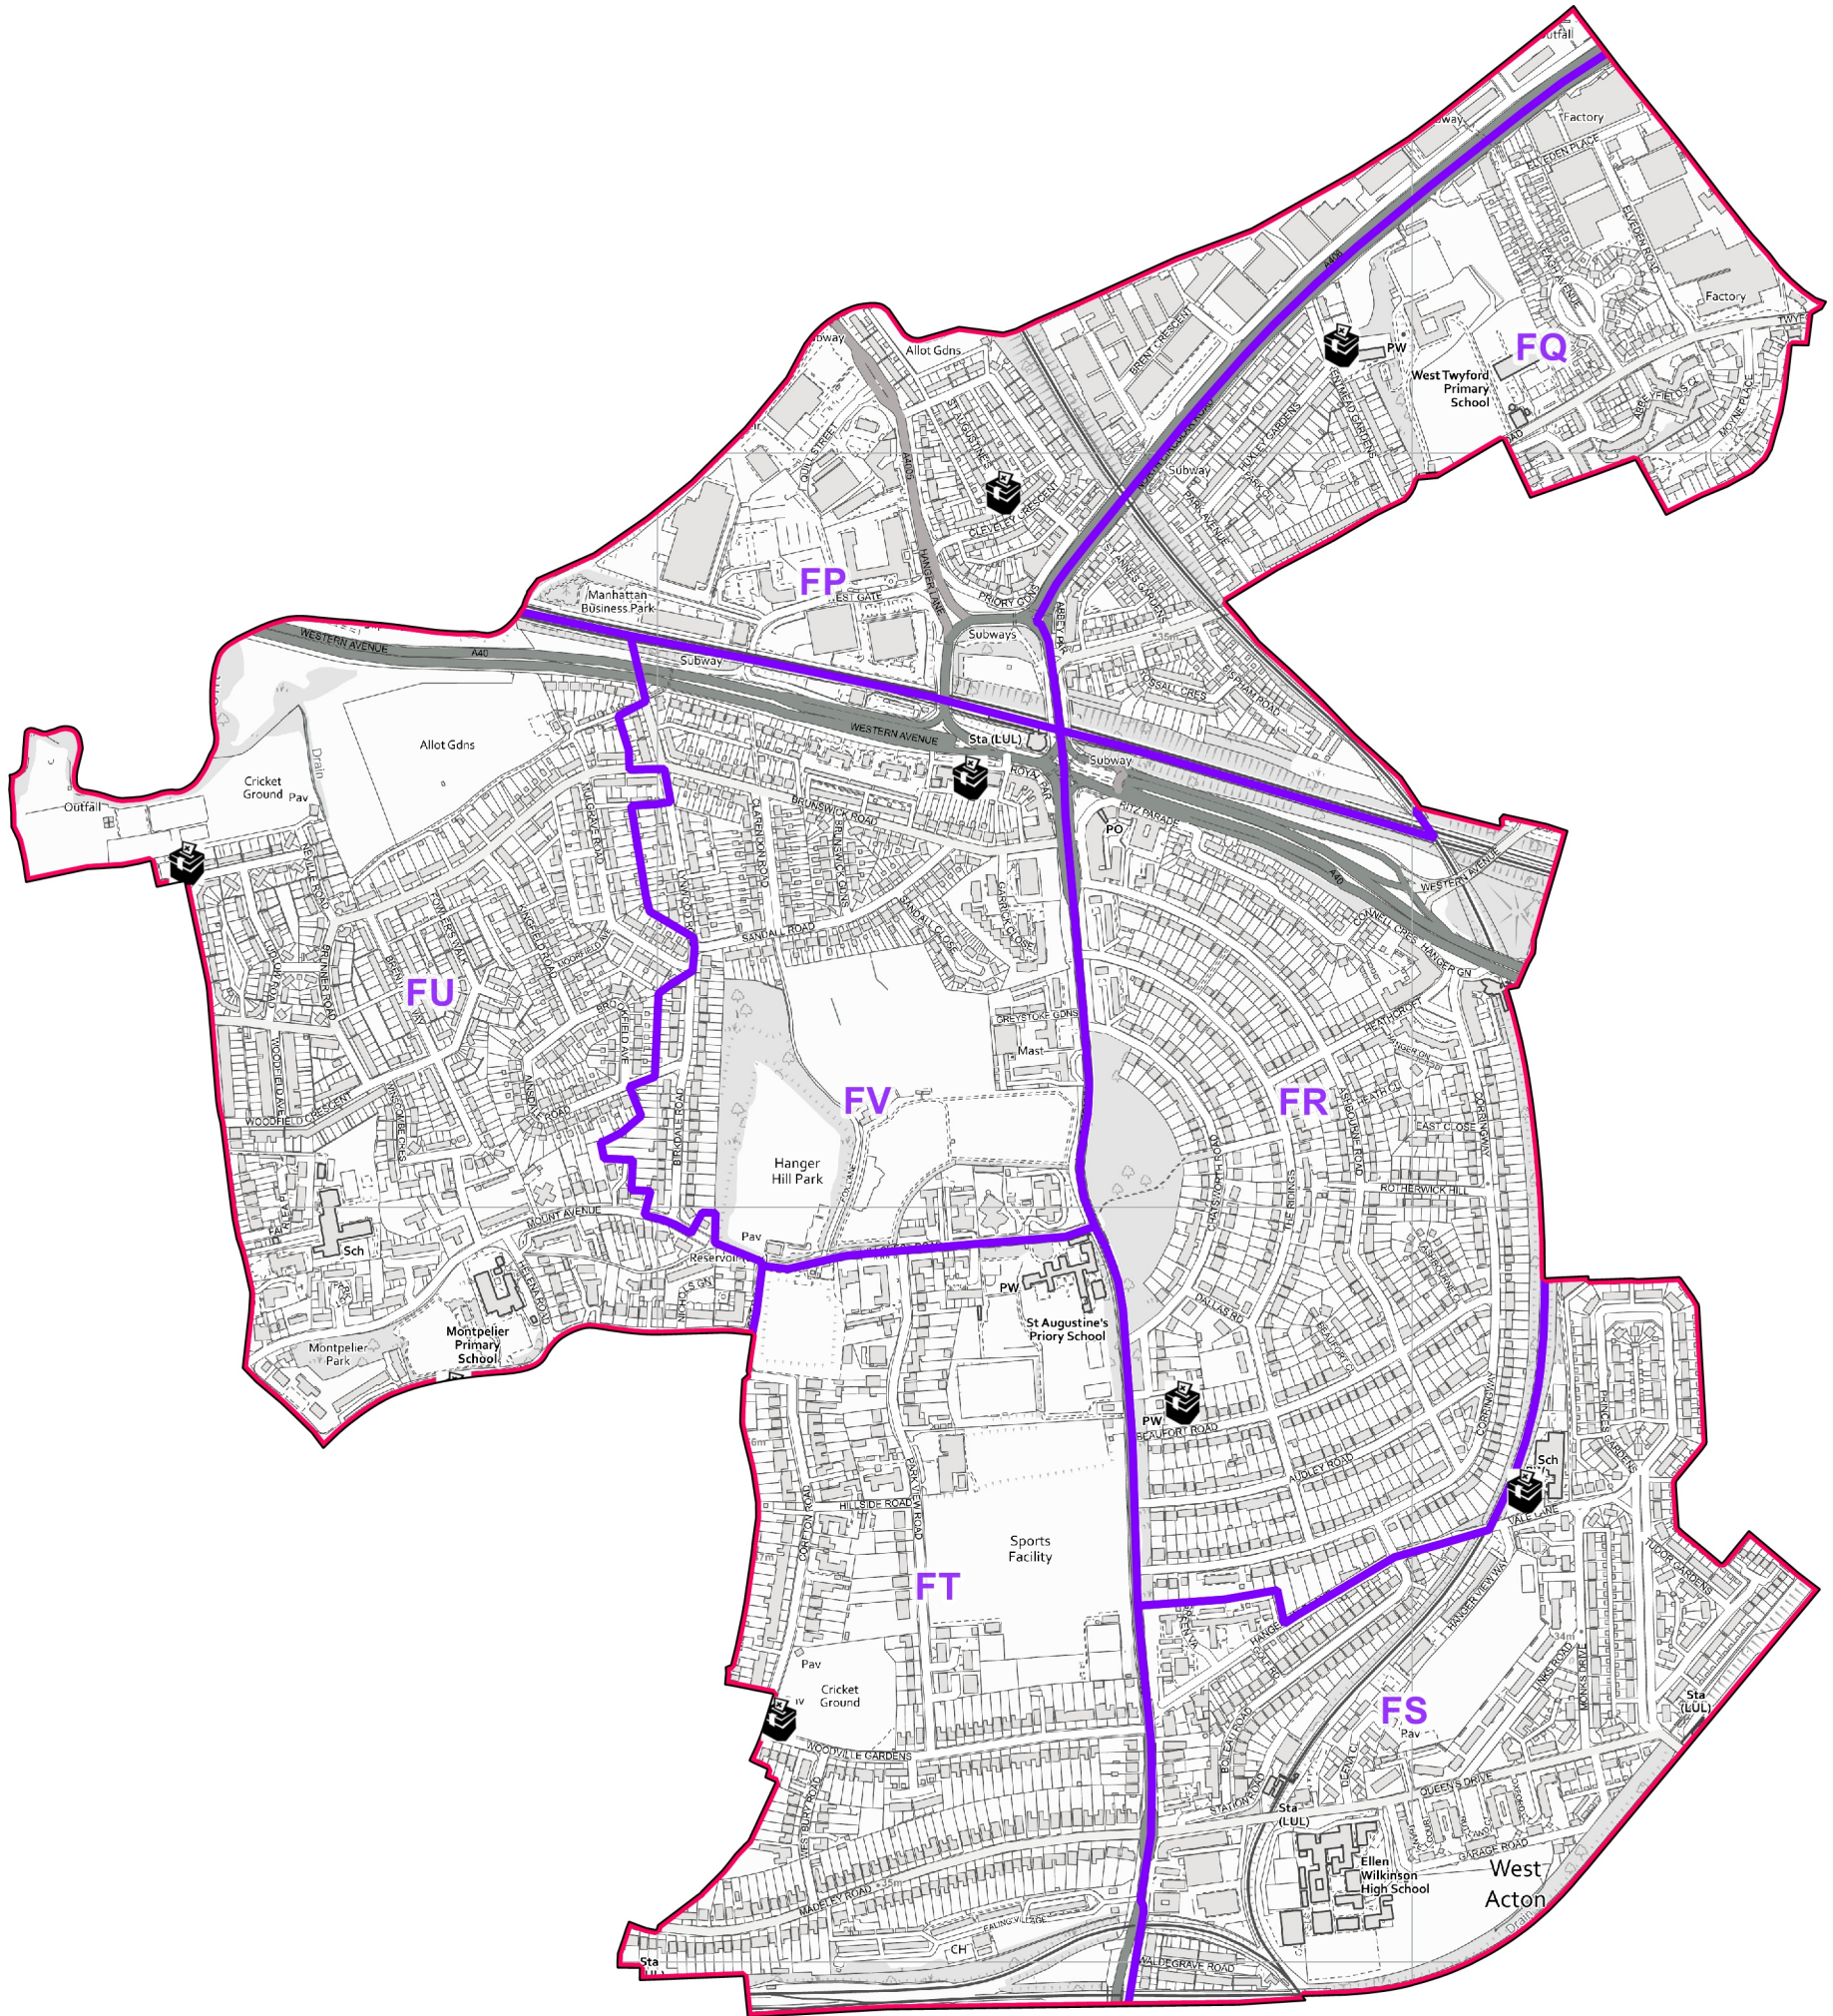

Hanger Hill

-  Polling Districts 2022
-  Polling Stations 2022
-  Wards 2022

0 100 200 300 400 metres