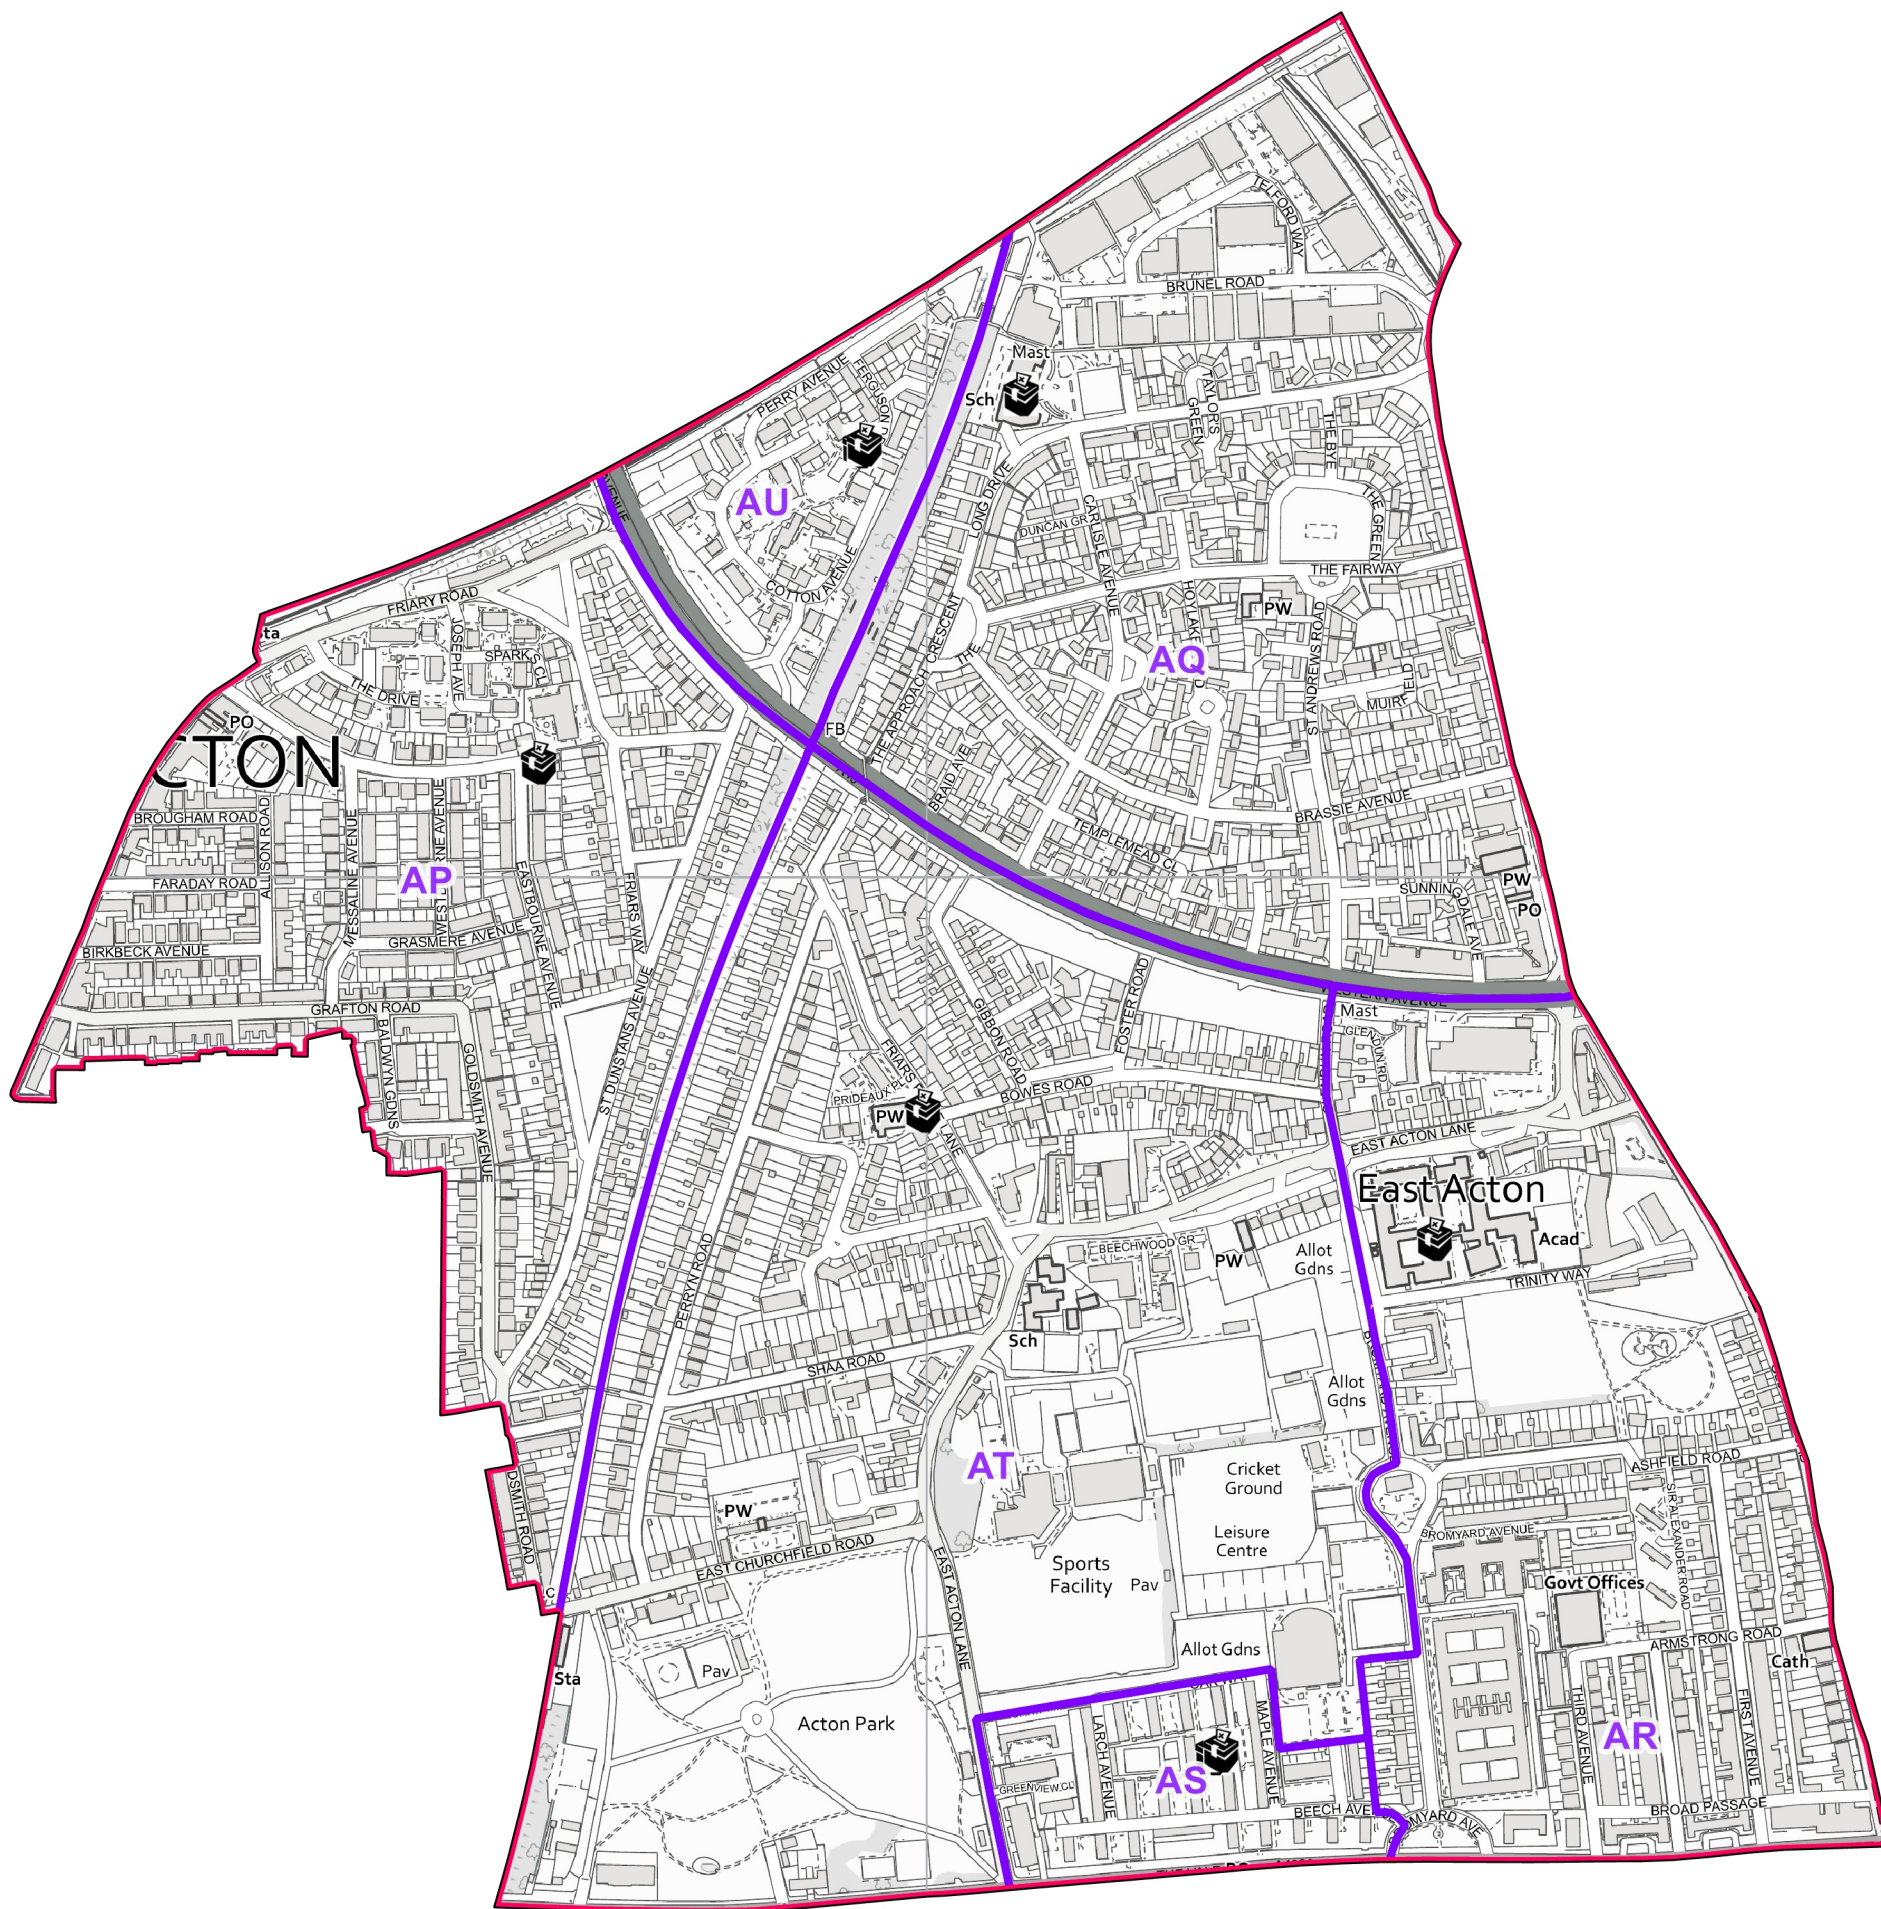

# East Acton

-  Polling Districts 2022
-  Polling Stations 2022
-  Wards 2022

0 100 200 300 400 metres