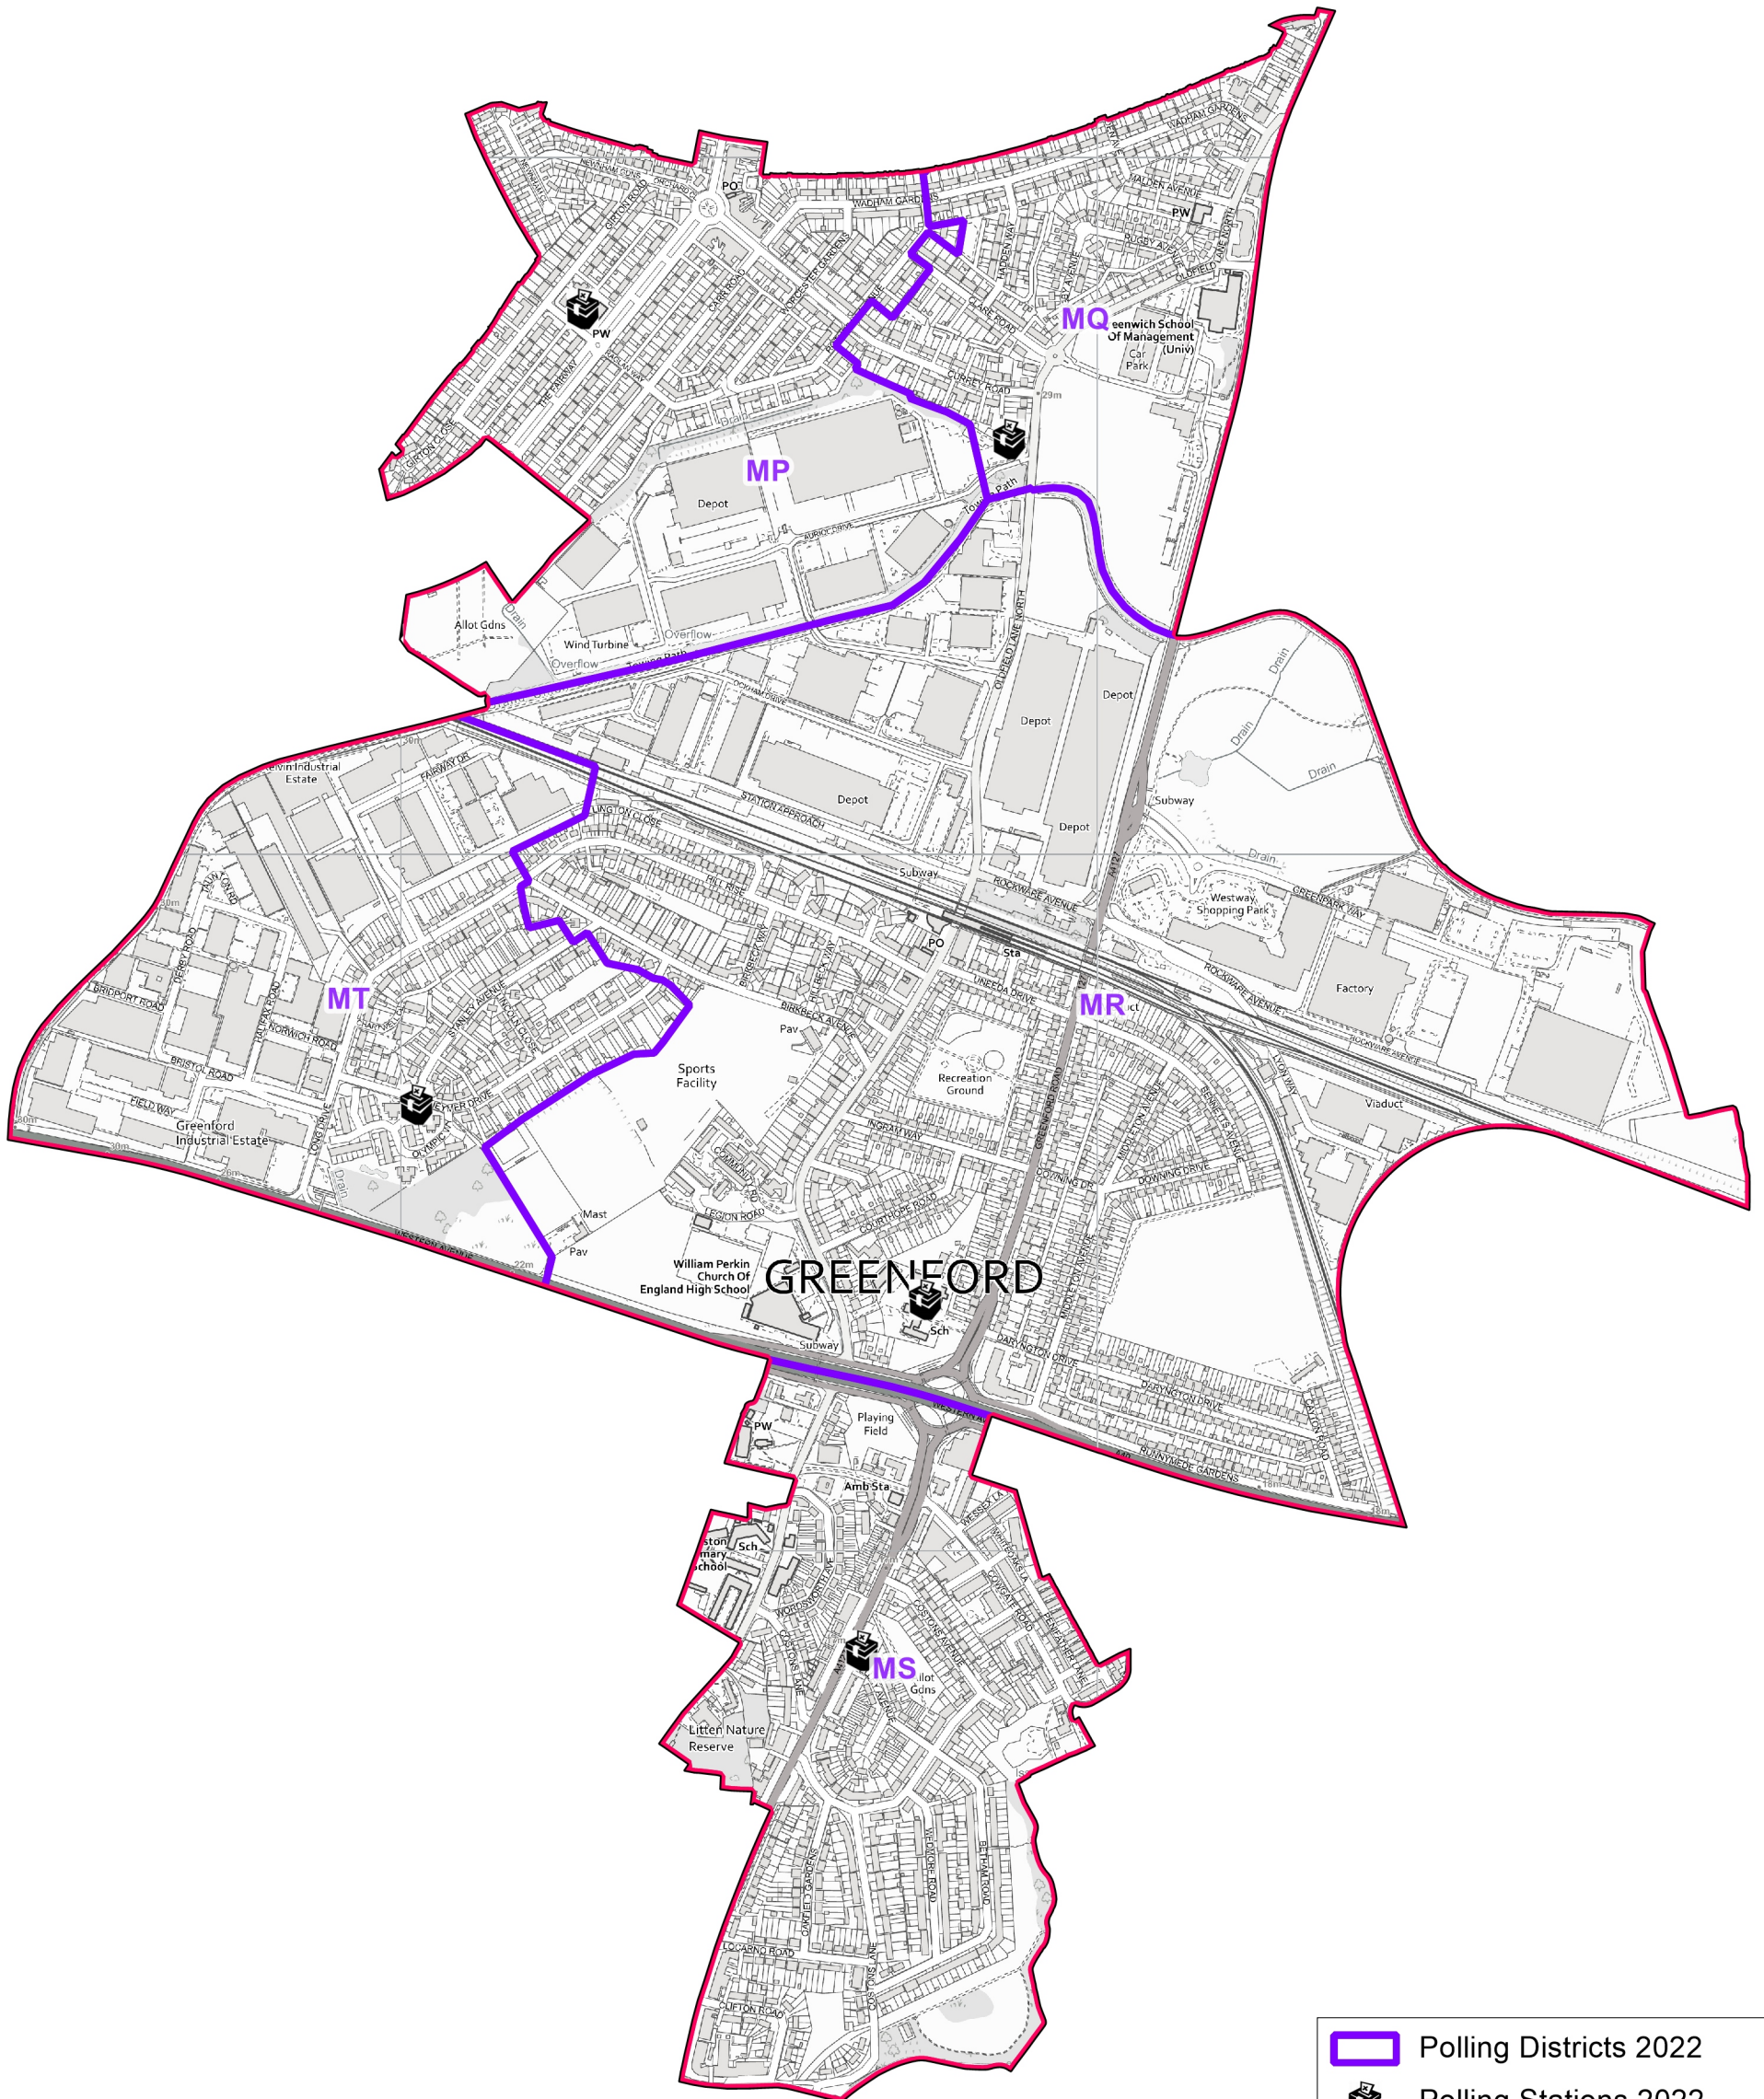

Central Greenford

-  Polling Districts 2022
-  Polling Stations 2022
-  Wards 2022

0 100 200 300 400 metres