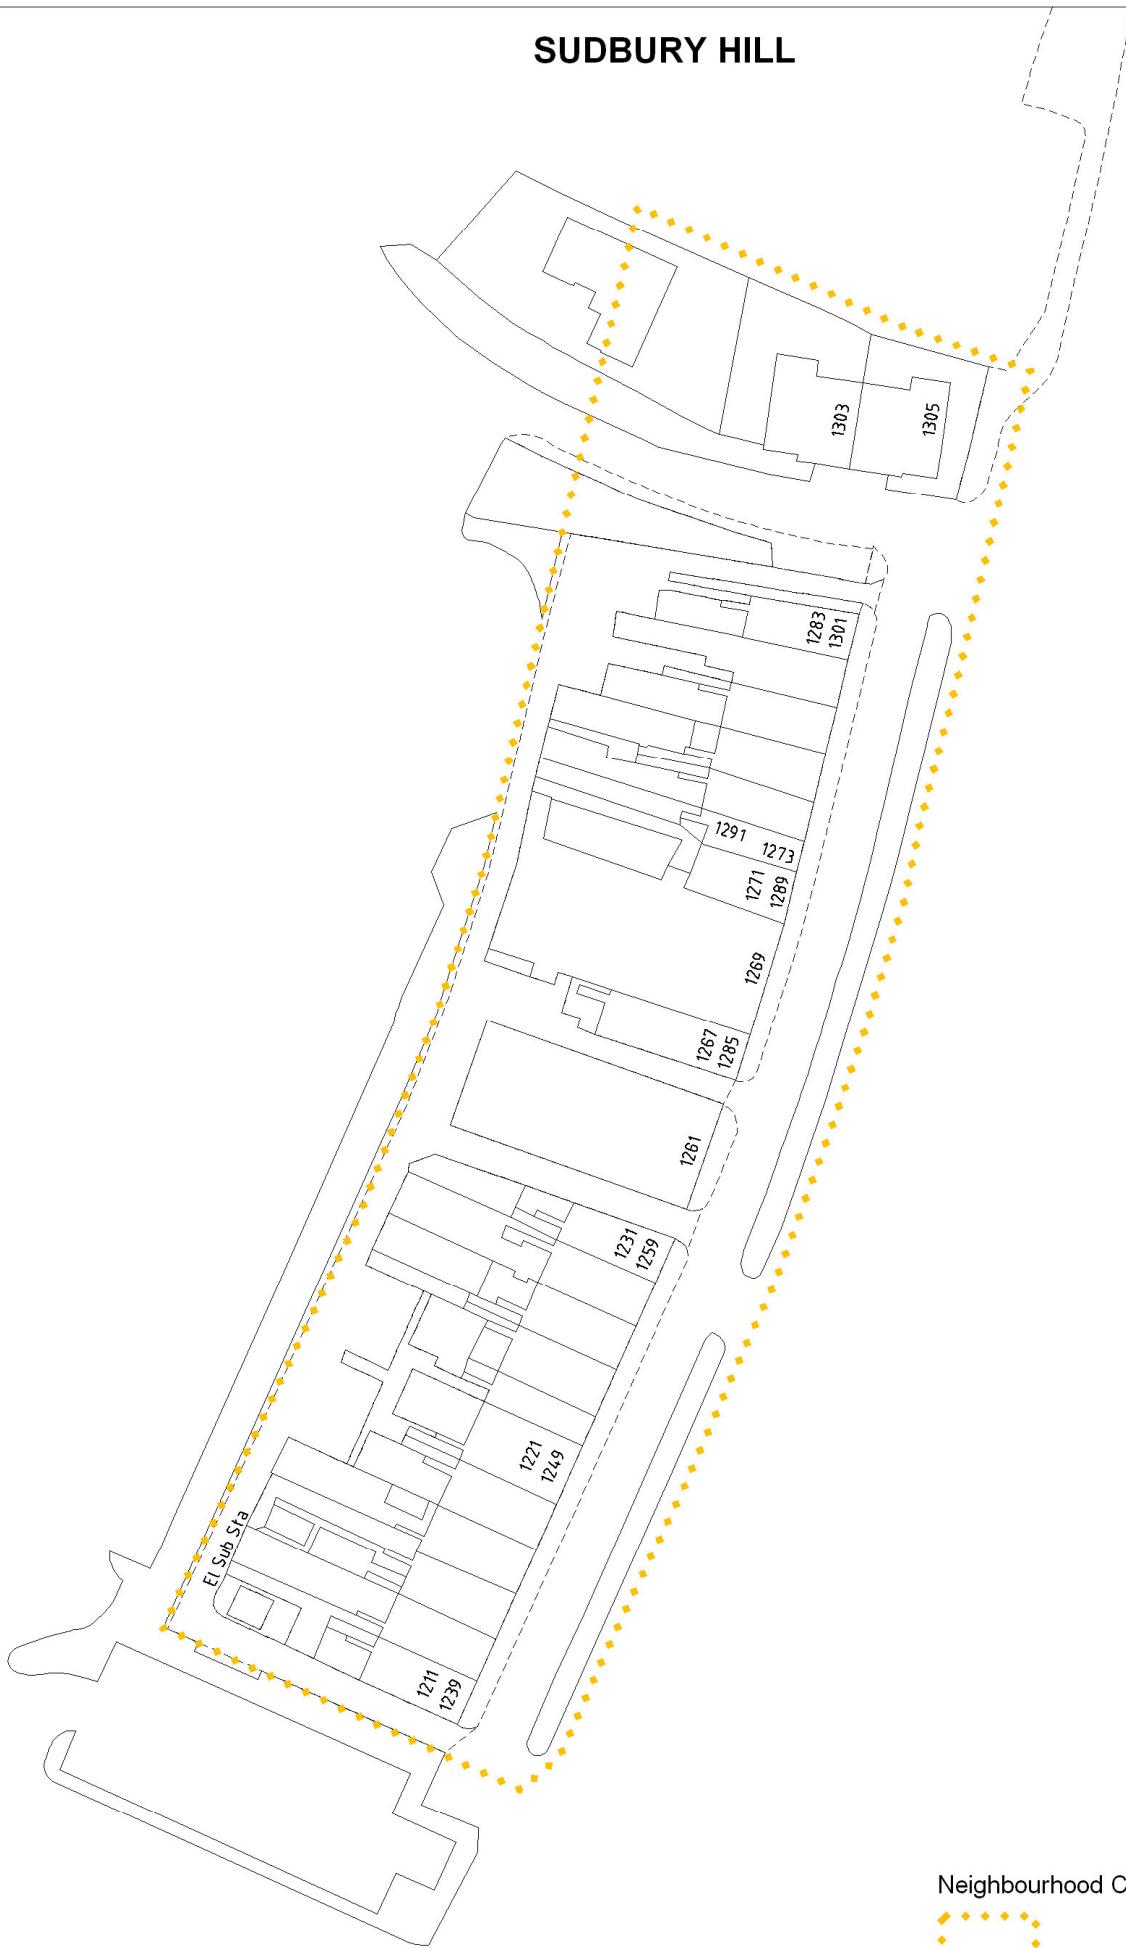

APPENDIX 1:

LONDON BOROUGH OF EALING: TOWN CENTRE BOUNDARIES

EALING

Metropolitan Centre Boundary

EAST ACTON

Neighbourhood Centre Boundary

HANWELL

District Centre Boundary
◆◆◆◆◆

PITSHANGER

SOUTH EALING

Neighbourhood Centre Boundary

SOUTHALL

Major Centre Boundary

SUDBURY HILL

Neighbourhood Centre Boundary

WESTWAY CROSS

Neighbourhood Centre Boundary