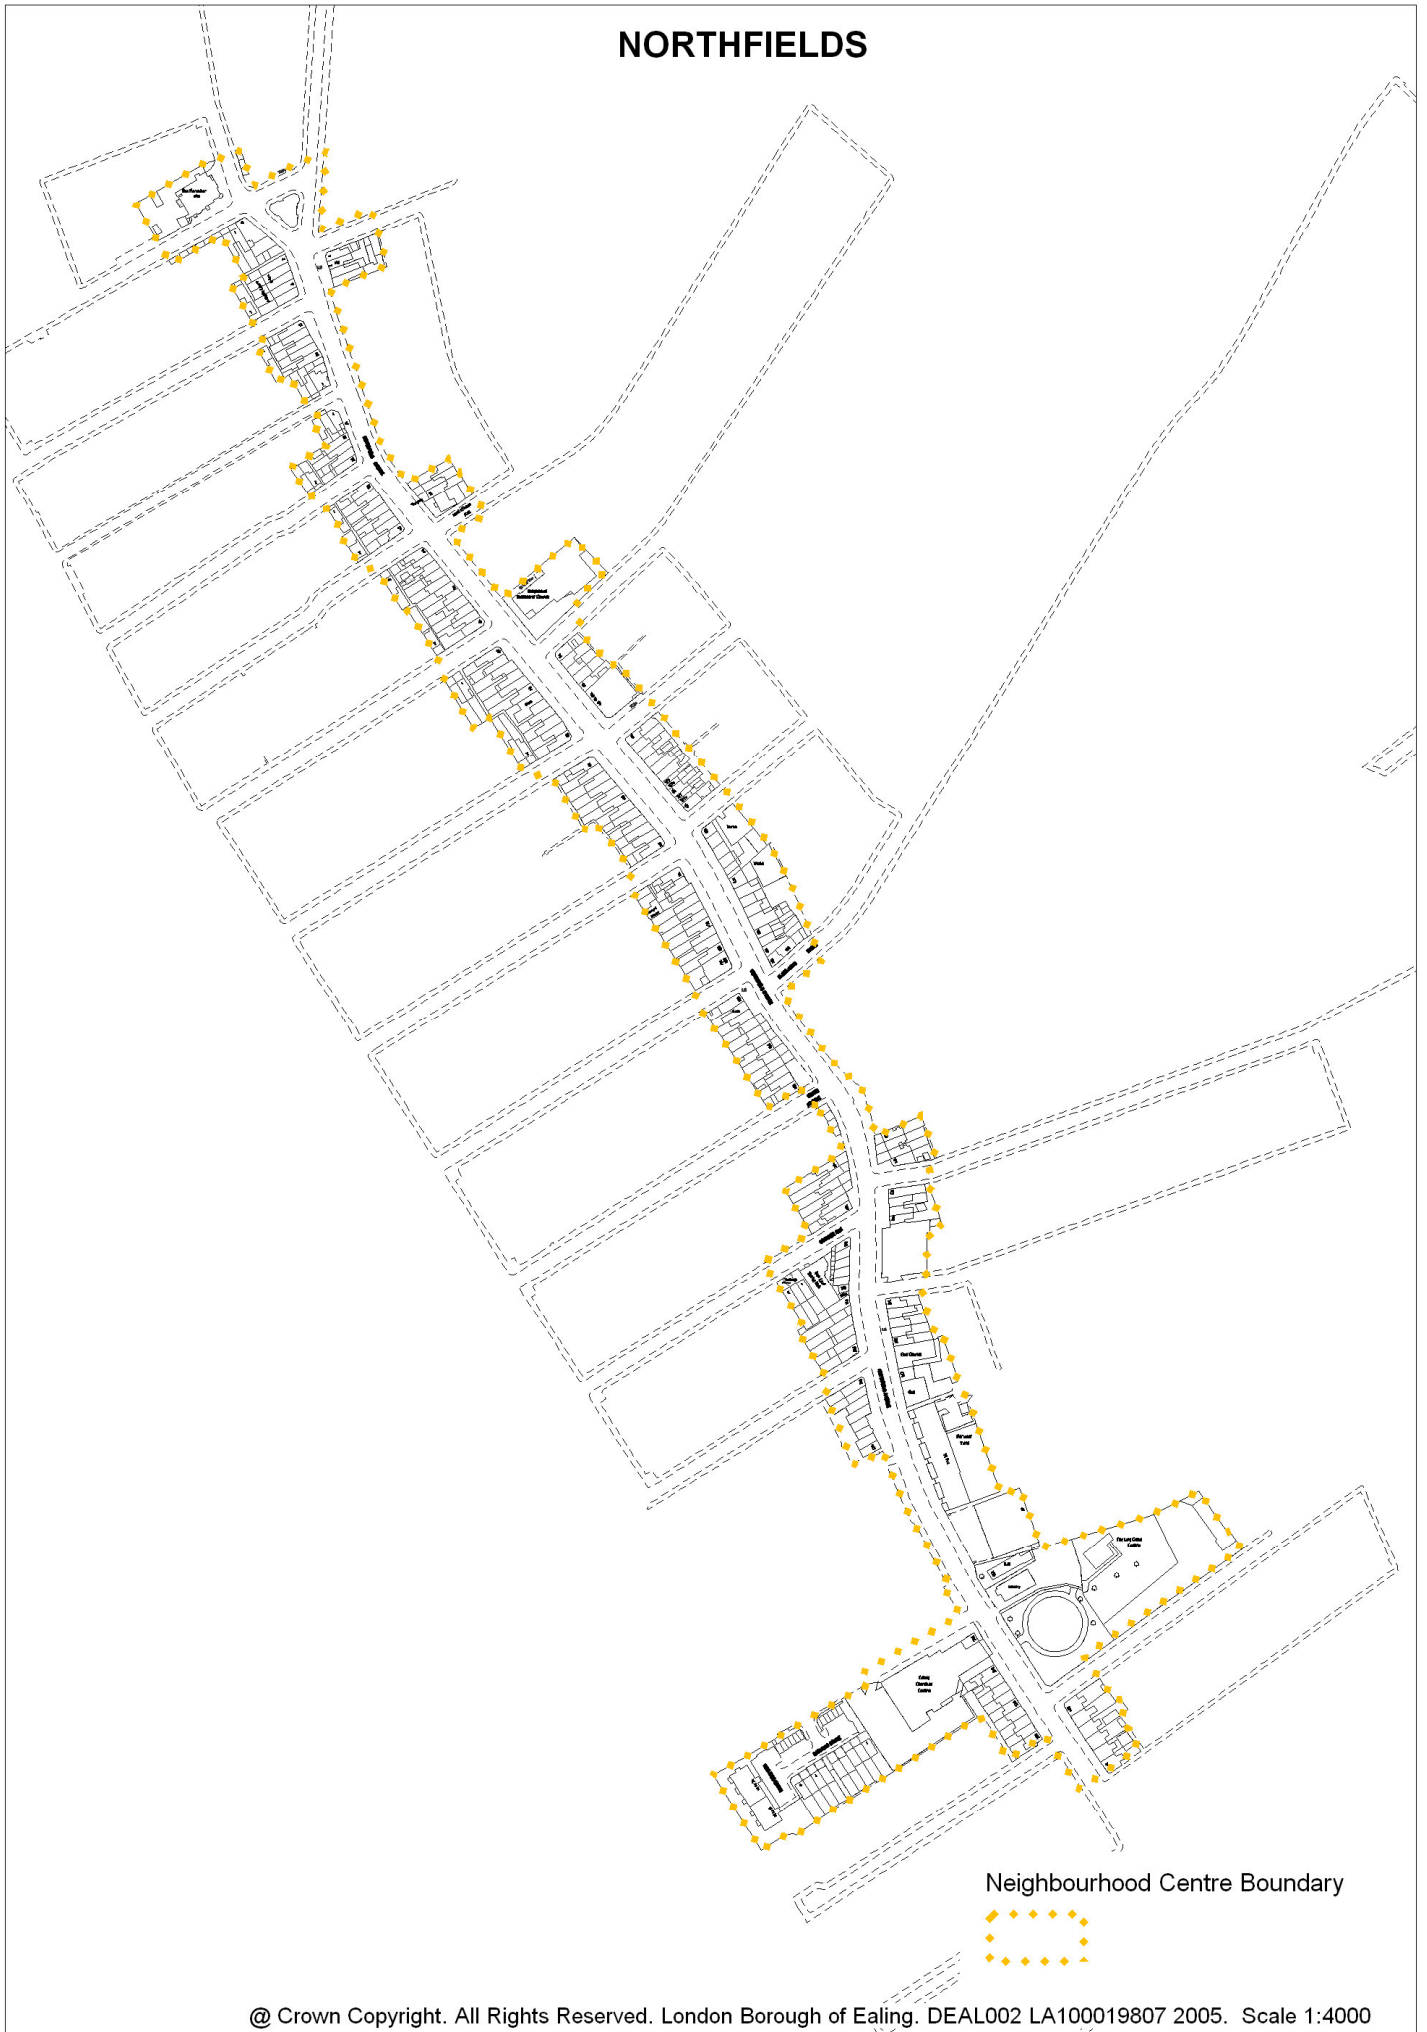

APPENDIX 1:

LONDON BOROUGH OF EALING: TOWN CENTRE BOUNDARIES

EALING

Metropolitan Centre Boundary

EAST ACTON

Neighbourhood Centre Boundary

HANWELL

District Centre Boundary
◆◆◆◆◆

NORTHFIELDS

NORTHOLT

Neighbourhood Centre Boundary

PARK ROYAL

PERIVALE

PERIVALE

BILTON ROAD

Neighbourhood Centre Boundary

PITSHANGER

SOUTH EALING

Neighbourhood Centre Boundary

SOUTHALL

Major Centre Boundary

SUDBURY HILL

Neighbourhood Centre Boundary

WESTWAY CROSS

Neighbourhood Centre Boundary