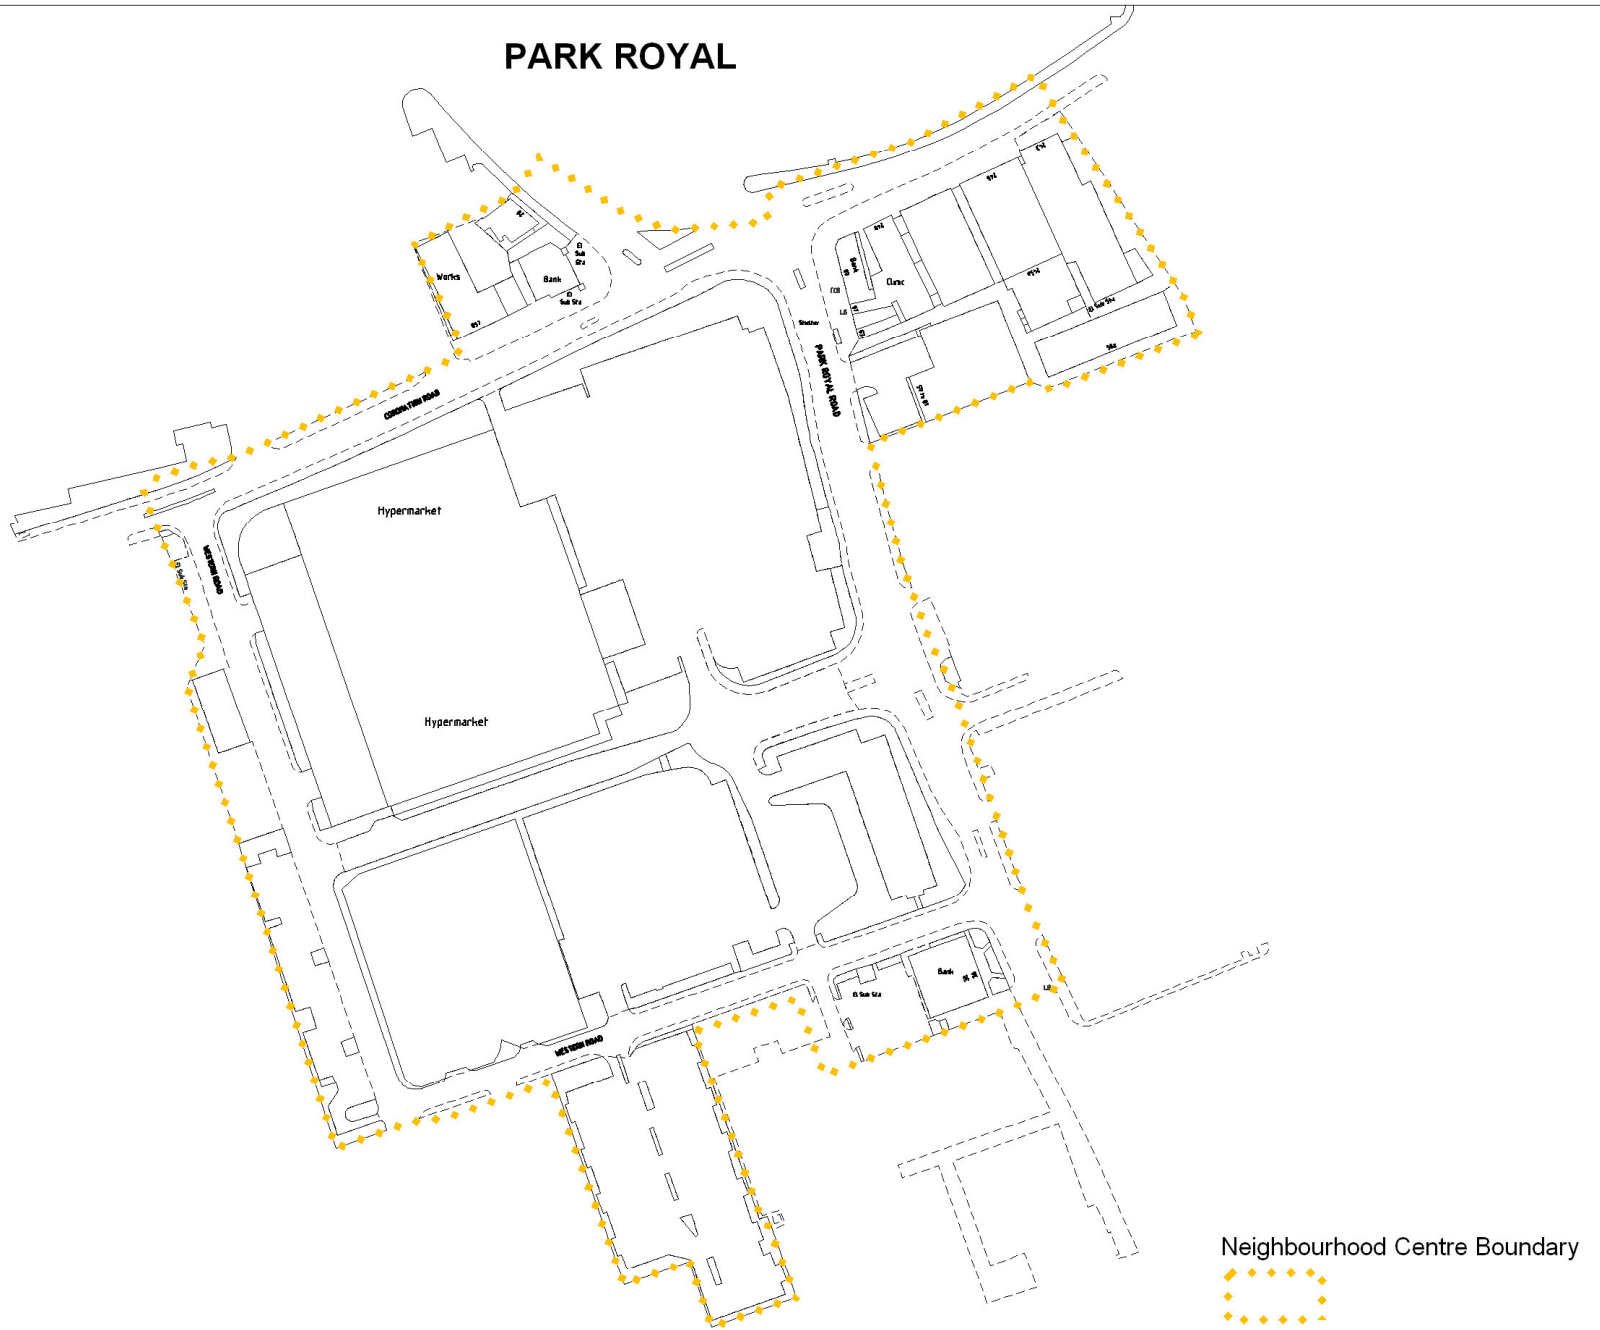

APPENDIX 1:

LONDON BOROUGH OF EALING: TOWN CENTRE BOUNDARIES

EALING

Metropolitan Centre Boundary

EAST ACTON

Neighbourhood Centre Boundary

HANWELL

District Centre Boundary
◆◆◆◆◆

NORTHFIELDS

NORTHOLT

Neighbourhood Centre Boundary

PARK ROYAL

PERIVALE

PERIVALE

BILTON ROAD

Neighbourhood Centre Boundary

PITSHANGER

SOUTH EALING

Neighbourhood Centre Boundary

SOUTHALL

Major Centre Boundary

SUDBURY HILL

Neighbourhood Centre Boundary

WESTWAY CROSS

Neighbourhood Centre Boundary