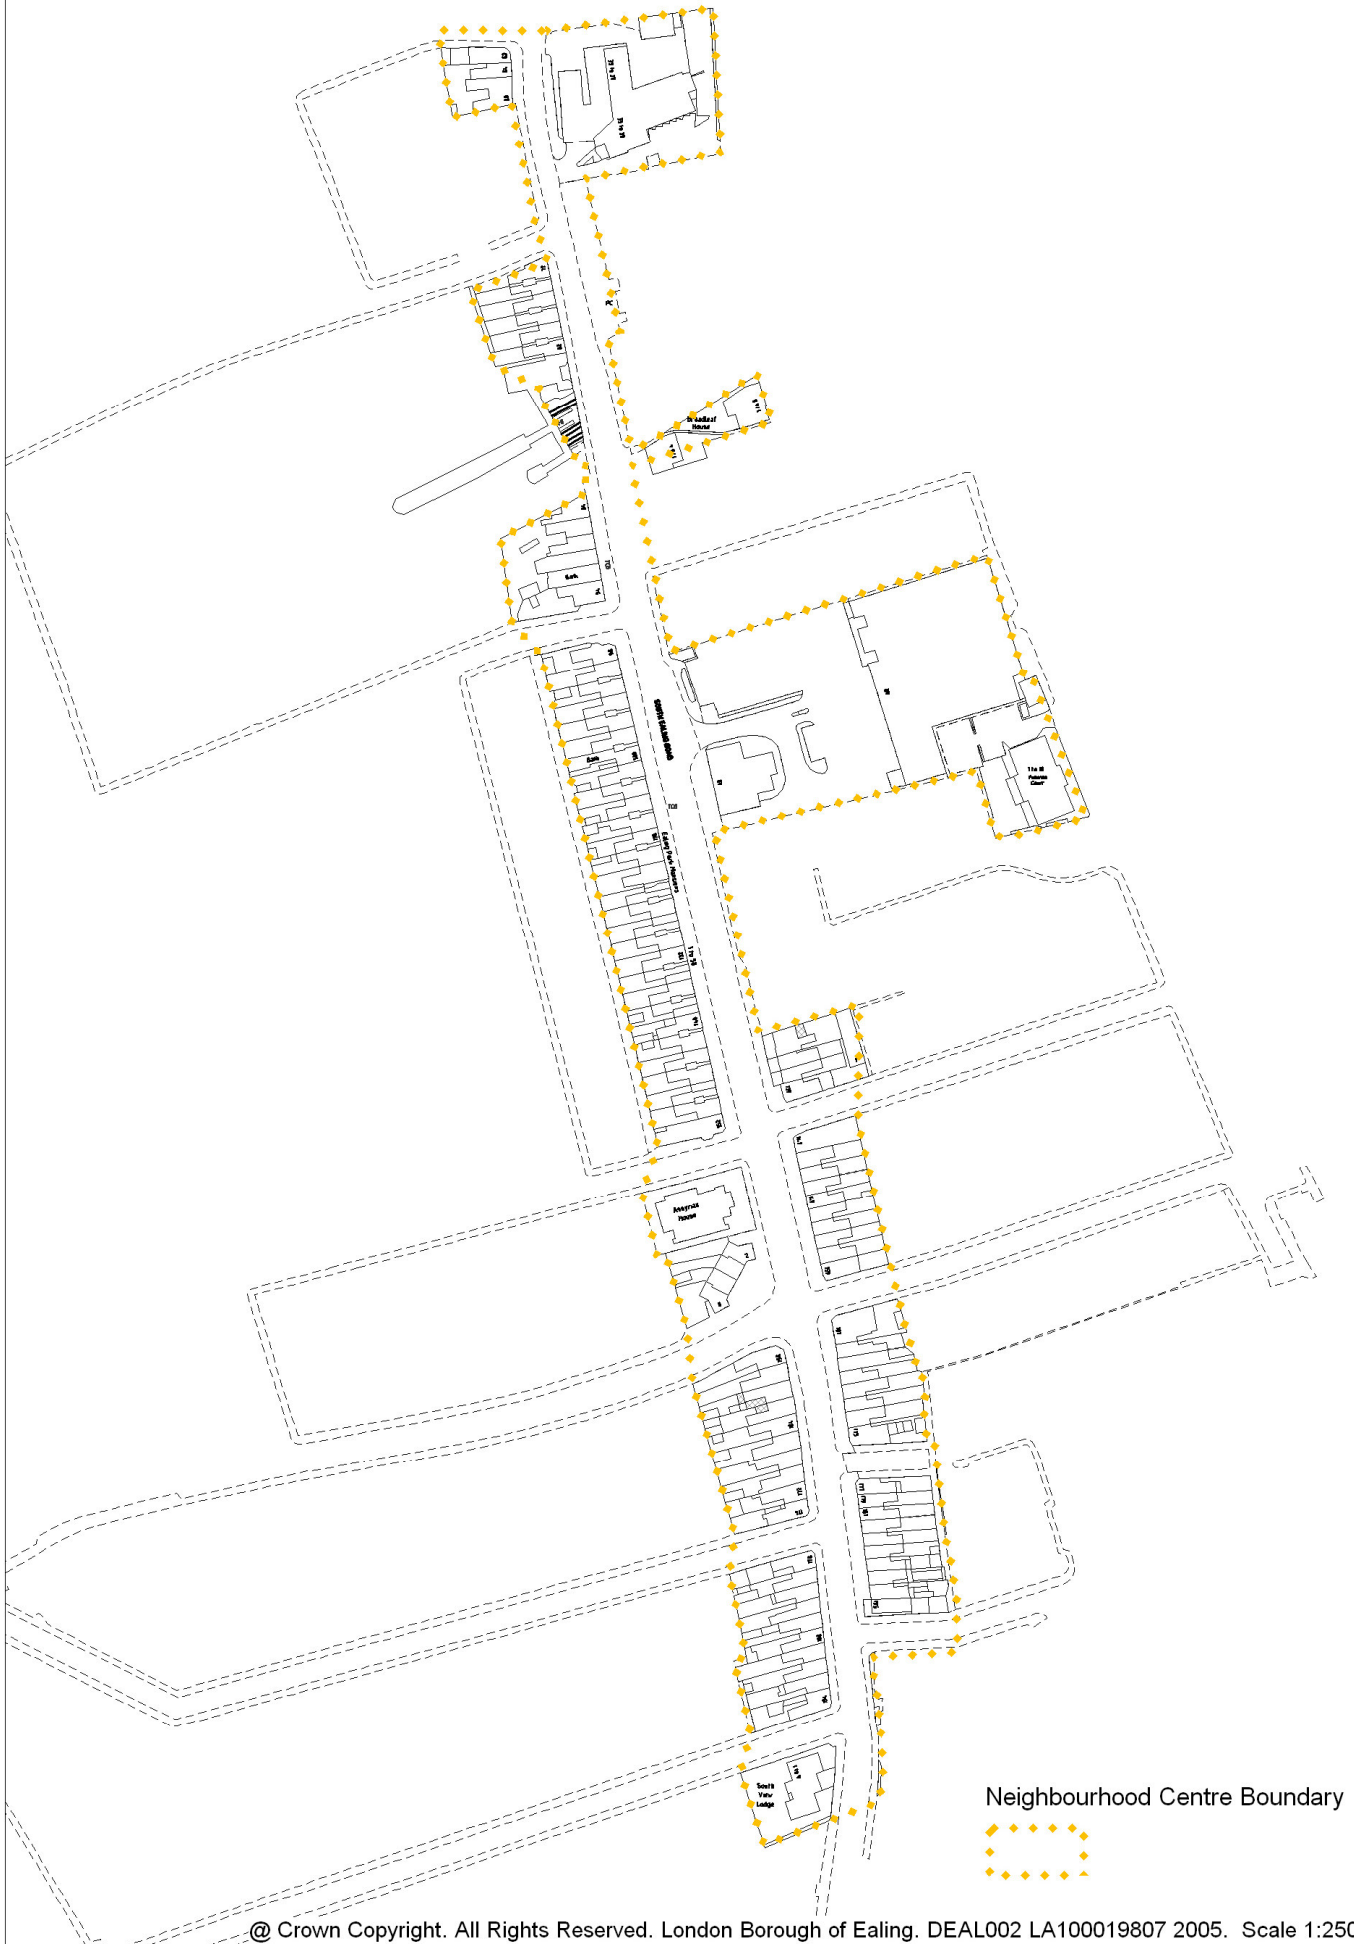

APPENDIX 1:

LONDON BOROUGH OF EALING: TOWN CENTRE BOUNDARIES

EALING

Metropolitan Centre Boundary

EAST ACTON

Neighbourhood Centre Boundary

HANWELL

District Centre Boundary
◆◆◆◆◆

NORTHFIELDS

NORTHOLT

Neighbourhood Centre Boundary

PARK ROYAL

PERIVALE

PERIVALE

BILTON ROAD

Neighbourhood Centre Boundary

PITSHANGER

SOUTH EALING

Neighbourhood Centre Boundary

SOUTHALL

Major Centre Boundary

SUDBURY HILL

Neighbourhood Centre Boundary

WESTWAY CROSS

Neighbourhood Centre Boundary