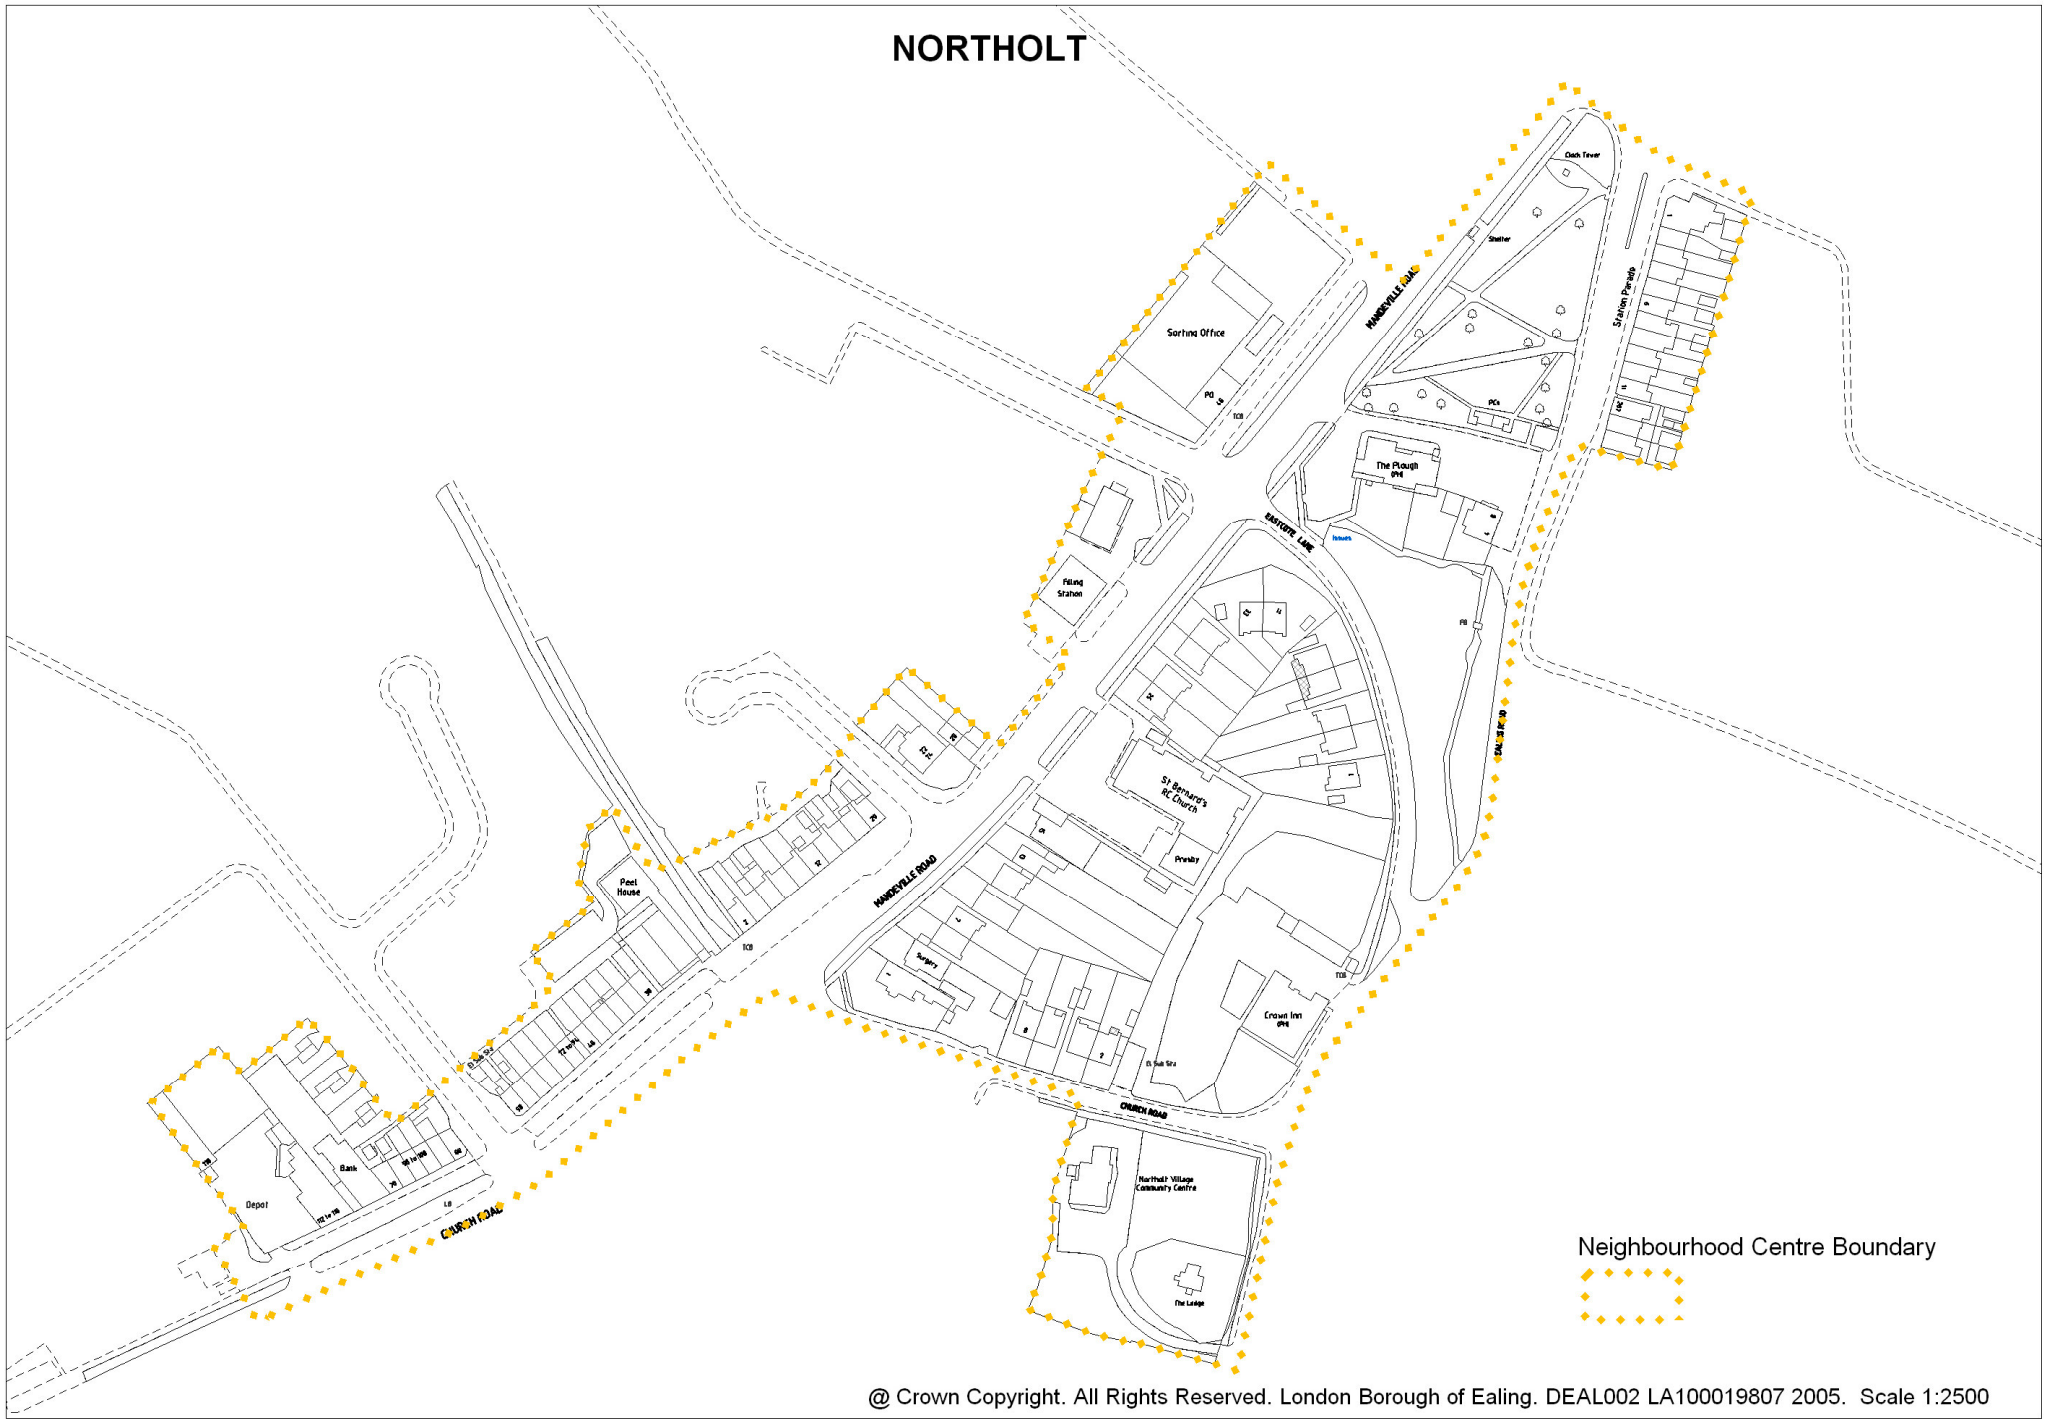

APPENDIX 1:

LONDON BOROUGH OF EALING: TOWN CENTRE BOUNDARIES

EALING

Metropolitan Centre Boundary

EAST ACTON

Neighbourhood Centre Boundary

HANWELL

District Centre Boundary
◆◆◆◆◆

NORTHFIELDS

NORTHOLT

Neighbourhood Centre Boundary

PARK ROYAL

PERIVALE

PERIVALE

BILTON ROAD

Neighbourhood Centre Boundary

PITSHANGER

SOUTH EALING

Neighbourhood Centre Boundary

SOUTHALL

Major Centre Boundary

SUDBURY HILL

Neighbourhood Centre Boundary

WESTWAY CROSS

Neighbourhood Centre Boundary