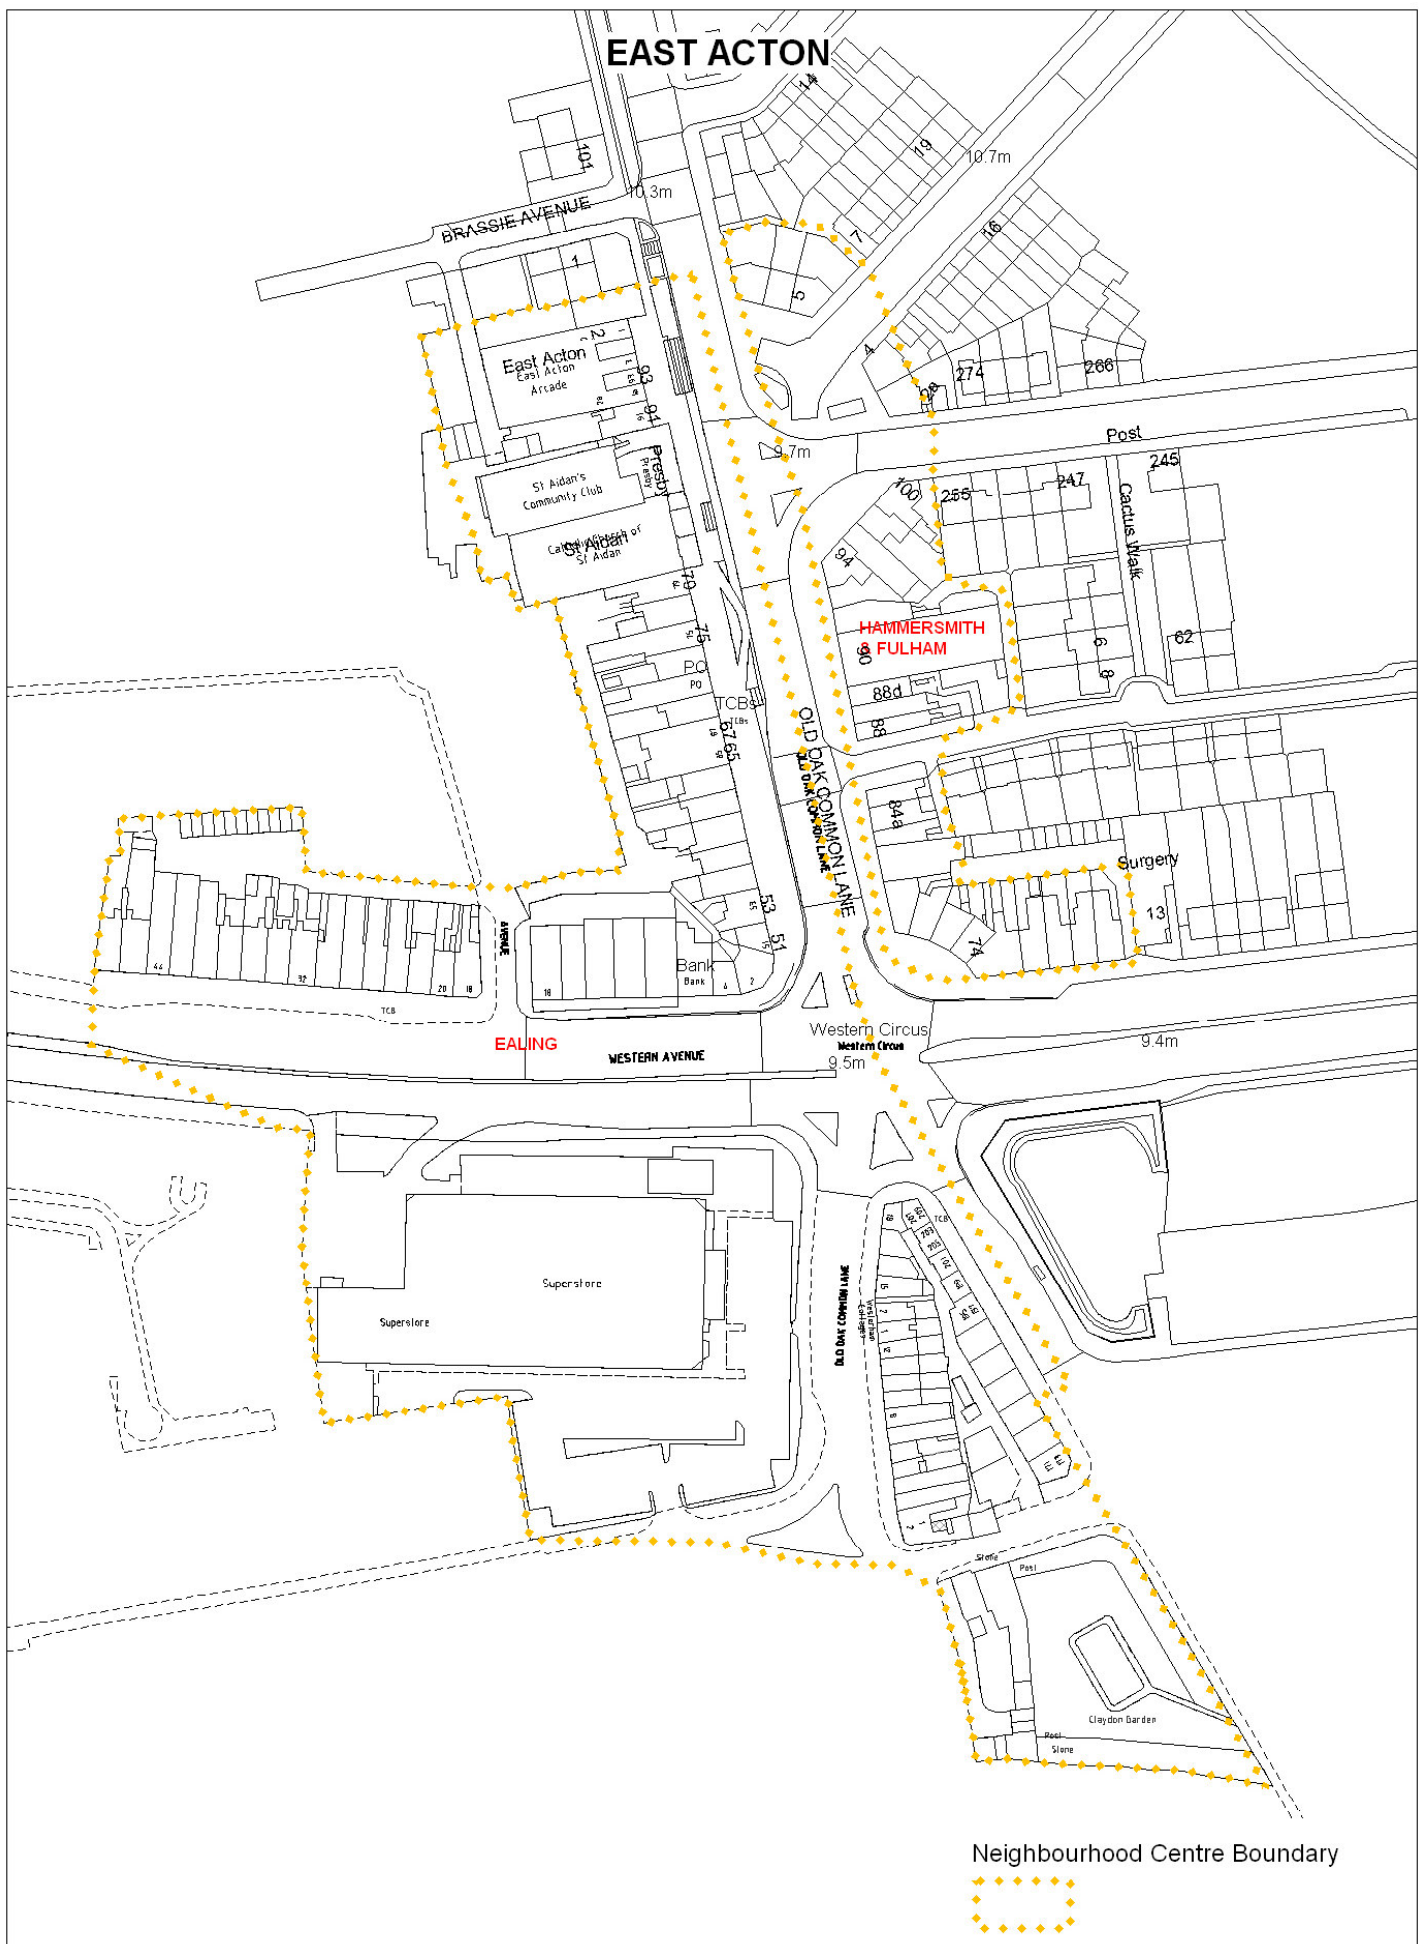

APPENDIX 1:

LONDON BOROUGH OF EALING: TOWN CENTRE BOUNDARIES

EALING

Metropolitan Centre Boundary

EAST ACTON

Neighbourhood Centre Boundary

HANWELL

District Centre Boundary
◆◆◆◆◆

NORTHFIELDS

NORTHOLT

Neighbourhood Centre Boundary

PARK ROYAL

PERIVALE

PERIVALE

BILTON ROAD

Neighbourhood Centre Boundary

PITSHANGER

SOUTH EALING

Neighbourhood Centre Boundary

SOUTHALL

Major Centre Boundary

SUDBURY HILL

Neighbourhood Centre Boundary

WESTWAY CROSS

Neighbourhood Centre Boundary