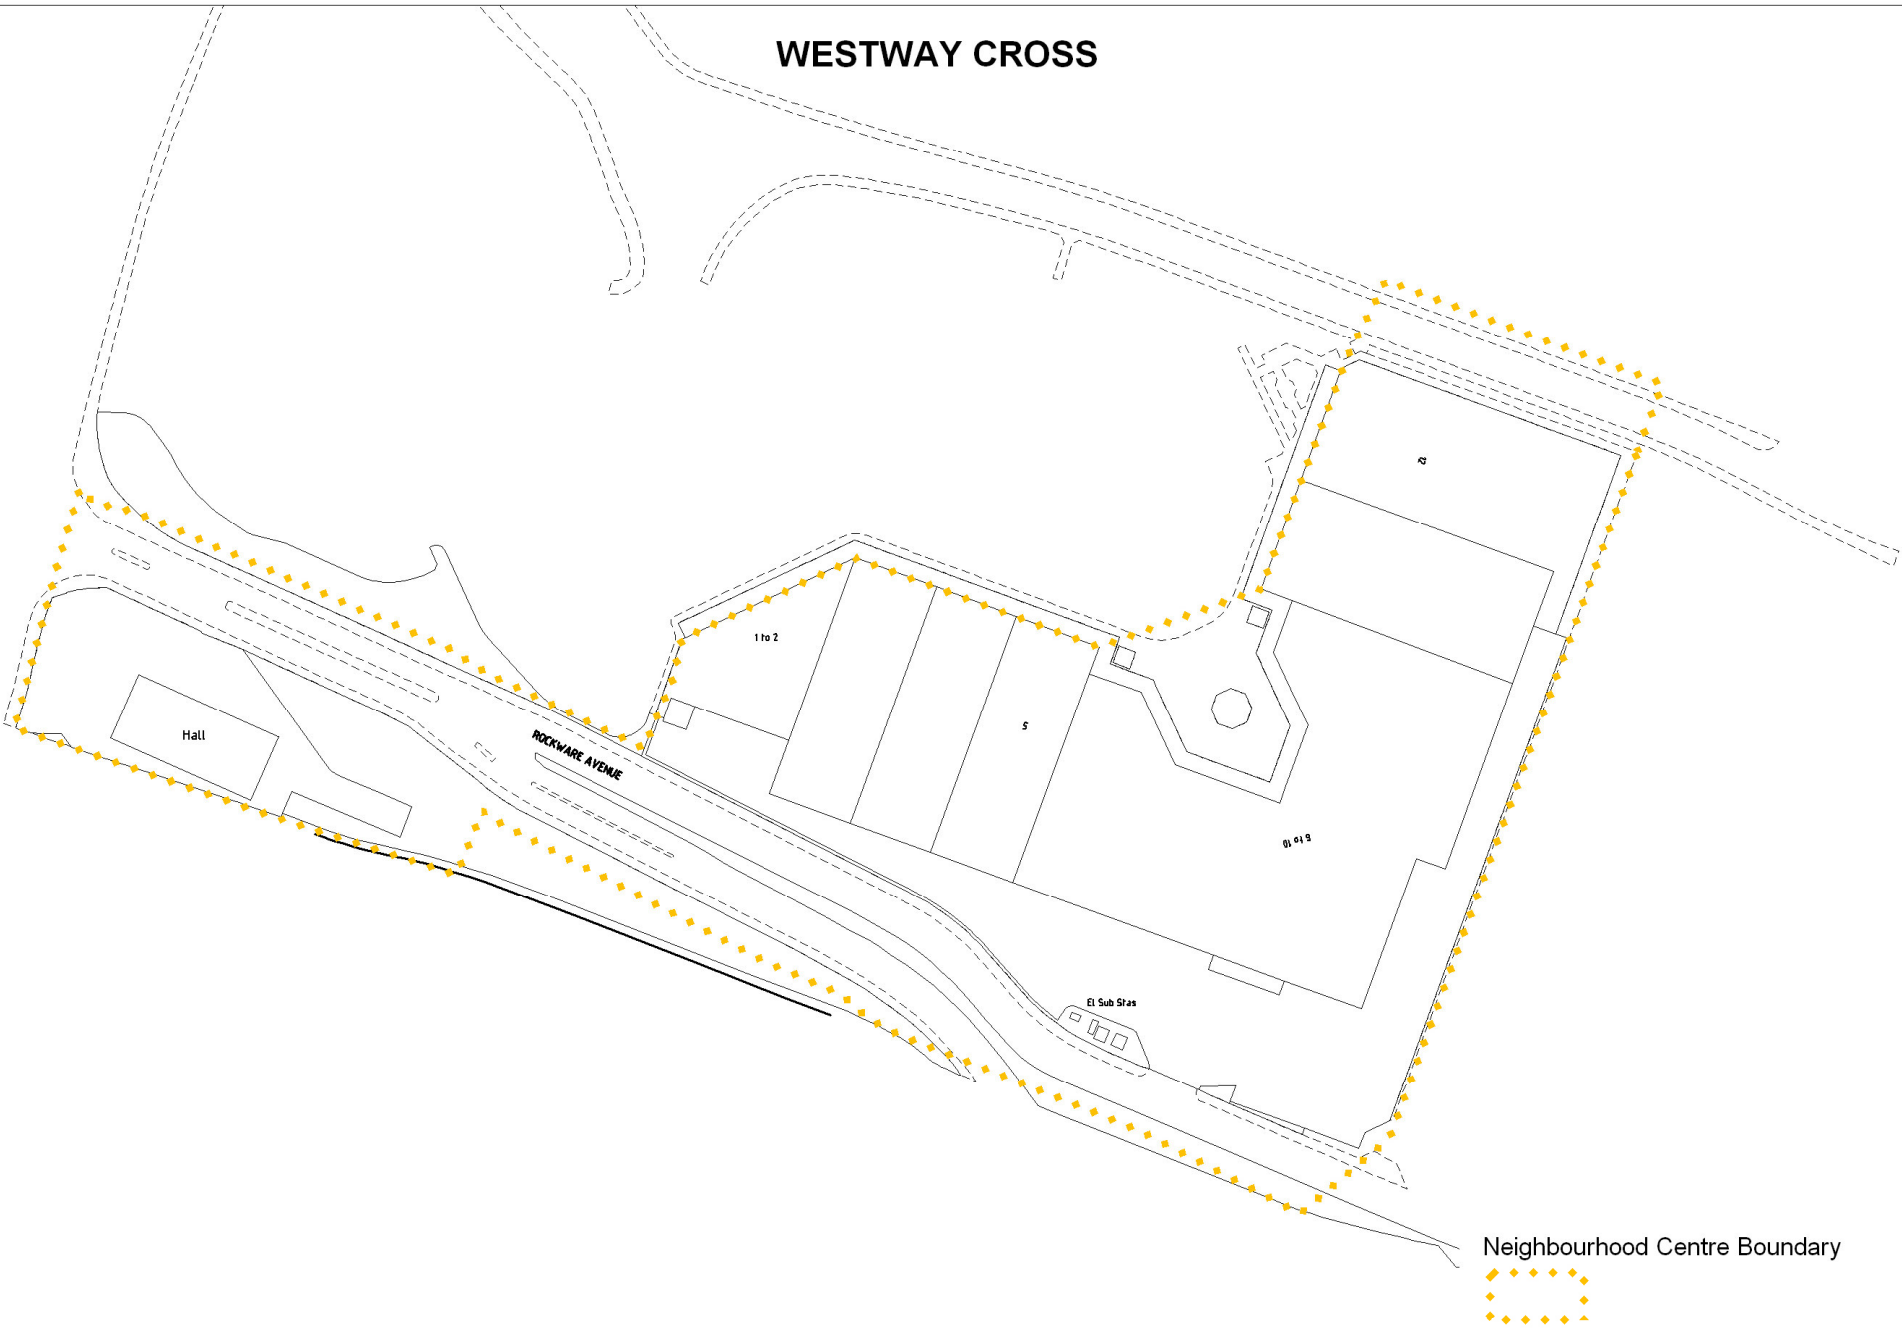

APPENDIX 1:

LONDON BOROUGH OF EALING: TOWN CENTRE BOUNDARIES

EALING

Metropolitan Centre Boundary

EAST ACTON

Neighbourhood Centre Boundary

HANWELL

District Centre Boundary
◆◆◆◆◆

NORTHFIELDS

NORTHOLT

Neighbourhood Centre Boundary

PARK ROYAL

PERIVALE

PERIVALE

BILTON ROAD

Neighbourhood Centre Boundary

PITSHANGER

SOUTH EALING

Neighbourhood Centre Boundary

SOUTHALL

Major Centre Boundary

SUDBURY HILL

Neighbourhood Centre Boundary

WESTWAY CROSS

Neighbourhood Centre Boundary