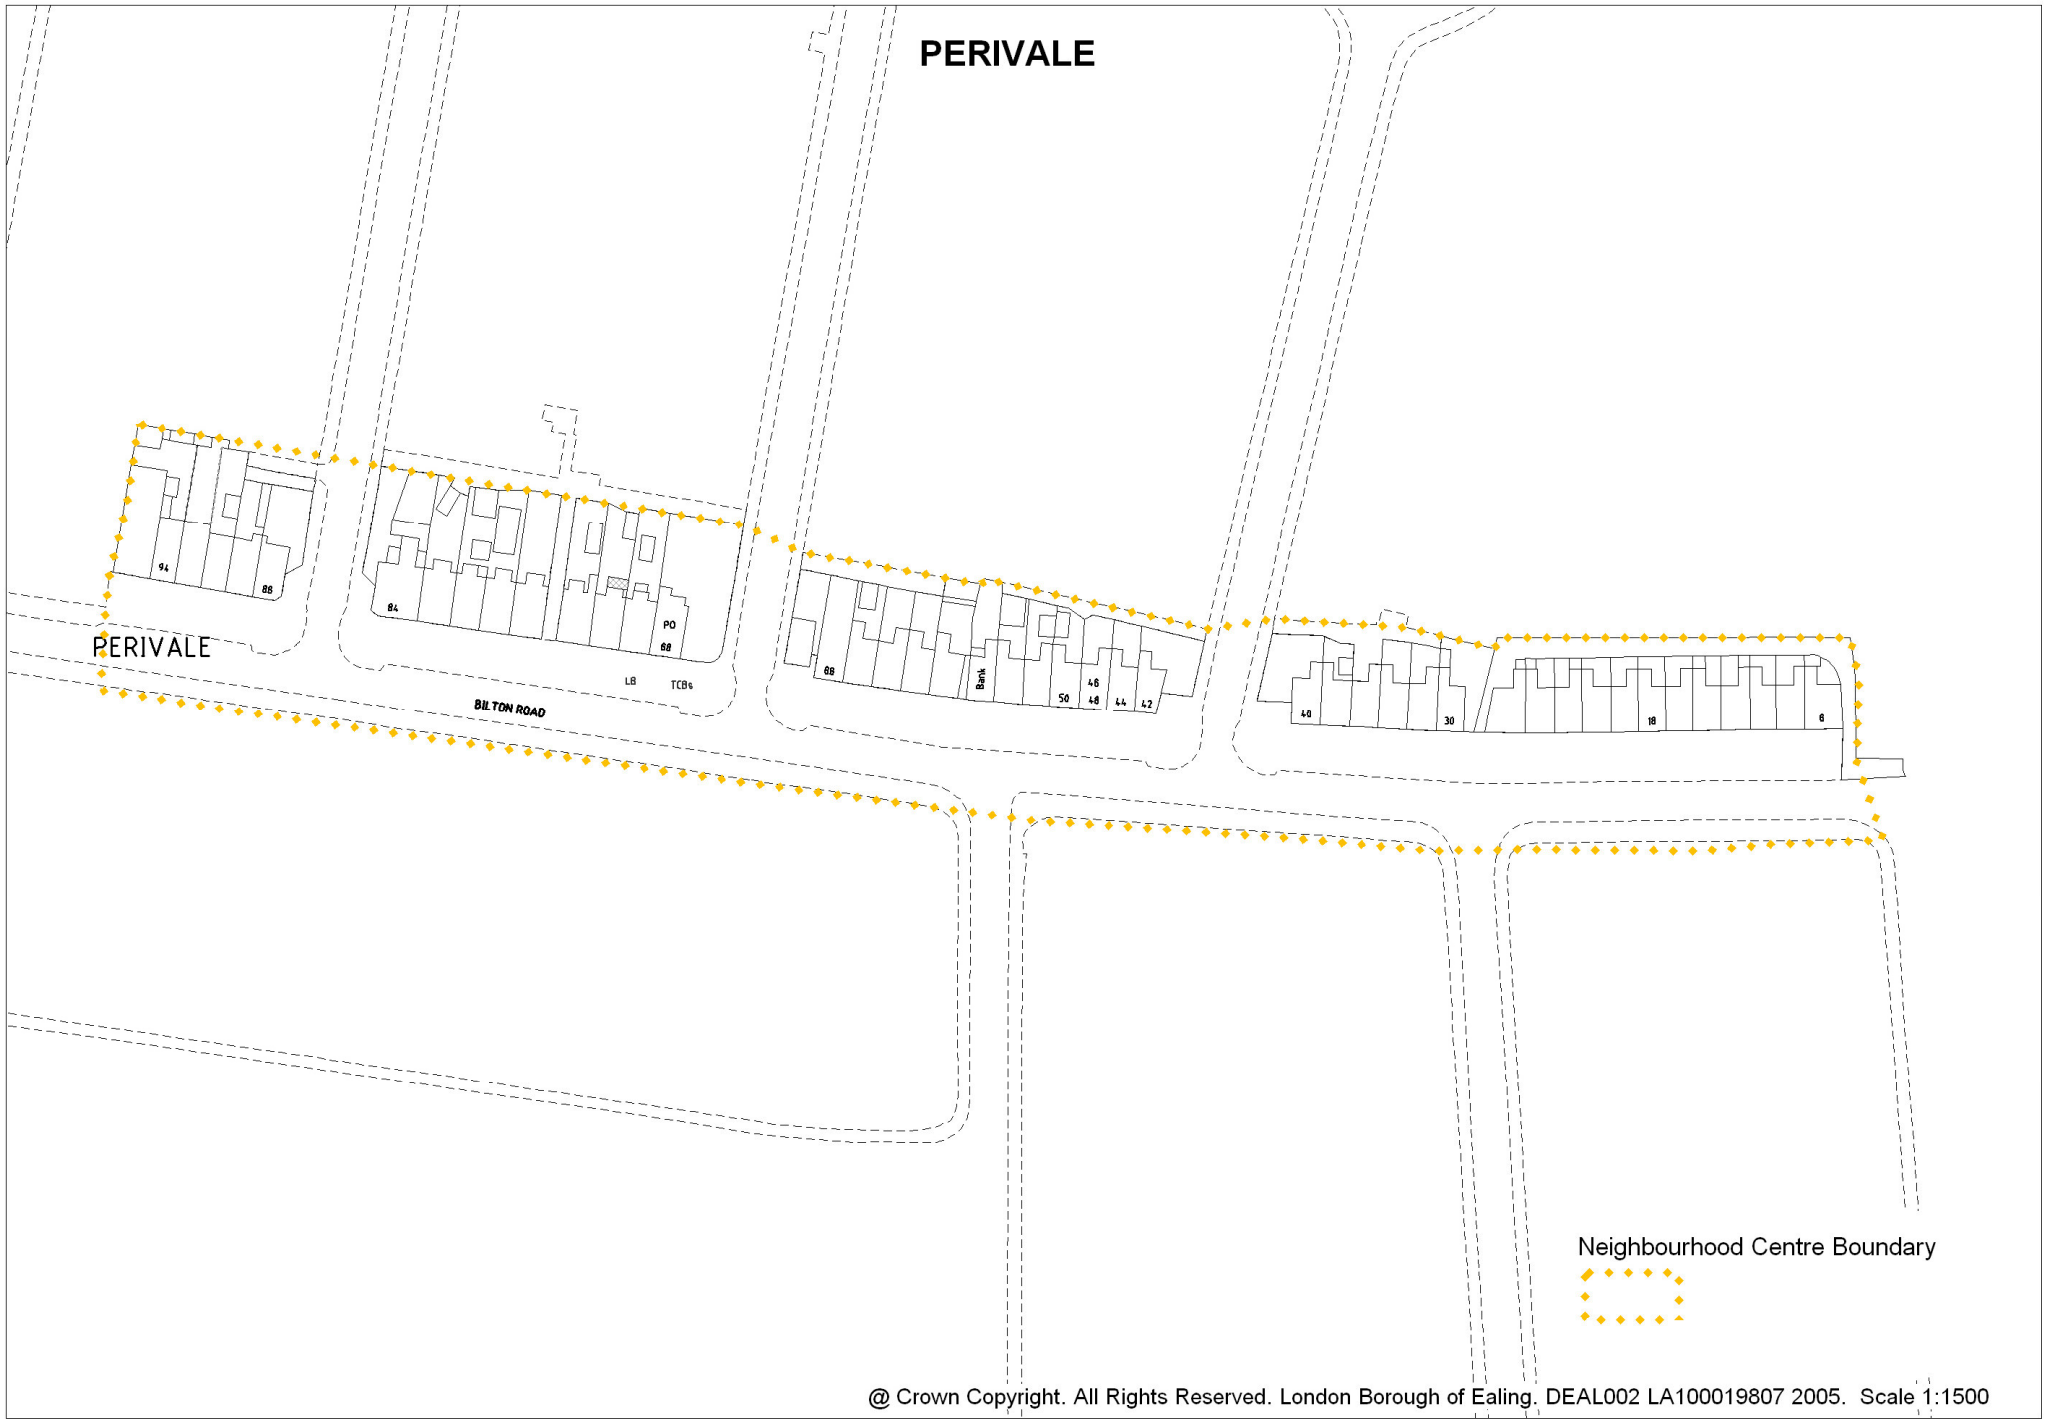

APPENDIX 1:

LONDON BOROUGH OF EALING: TOWN CENTRE BOUNDARIES

EALING

Metropolitan Centre Boundary

EAST ACTON

Neighbourhood Centre Boundary

HANWELL

District Centre Boundary
◆◆◆◆◆

NORTHFIELDS

NORTHOLT

Neighbourhood Centre Boundary

PARK ROYAL

PERIVALE

PERIVALE

BILTON ROAD

Neighbourhood Centre Boundary

PITSHANGER

SOUTH EALING

Neighbourhood Centre Boundary

SOUTHALL

Major Centre Boundary

SUDBURY HILL

Neighbourhood Centre Boundary

WESTWAY CROSS

Neighbourhood Centre Boundary