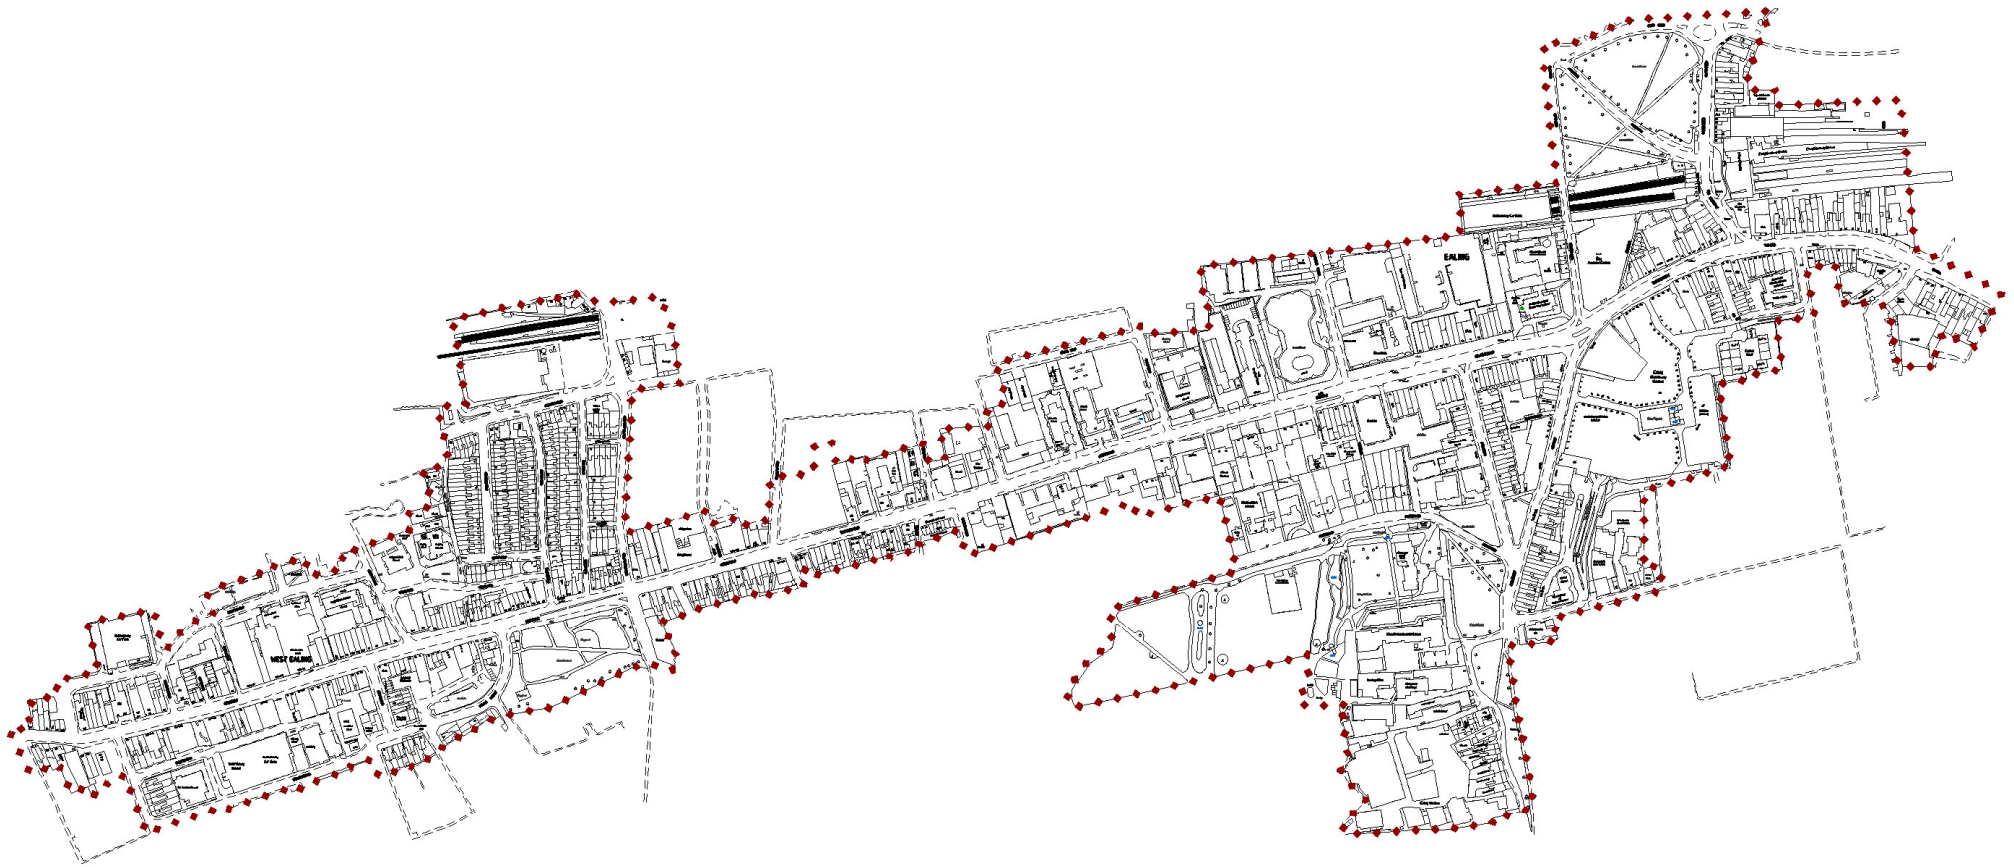

APPENDIX 1:

LONDON BOROUGH OF EALING: TOWN CENTRE BOUNDARIES

EALING

Metropolitan Centre Boundary

EAST ACTON

Neighbourhood Centre Boundary

HANWELL

District Centre Boundary
◆◆◆◆◆

NORTHFIELDS

NORTHOLT

Neighbourhood Centre Boundary

PARK ROYAL

PERIVALE

PERIVALE

BILTON ROAD

Neighbourhood Centre Boundary

PITSHANGER

SOUTH EALING

Neighbourhood Centre Boundary

SOUTHALL

Major Centre Boundary

SUDBURY HILL

Neighbourhood Centre Boundary

WESTWAY CROSS

Neighbourhood Centre Boundary