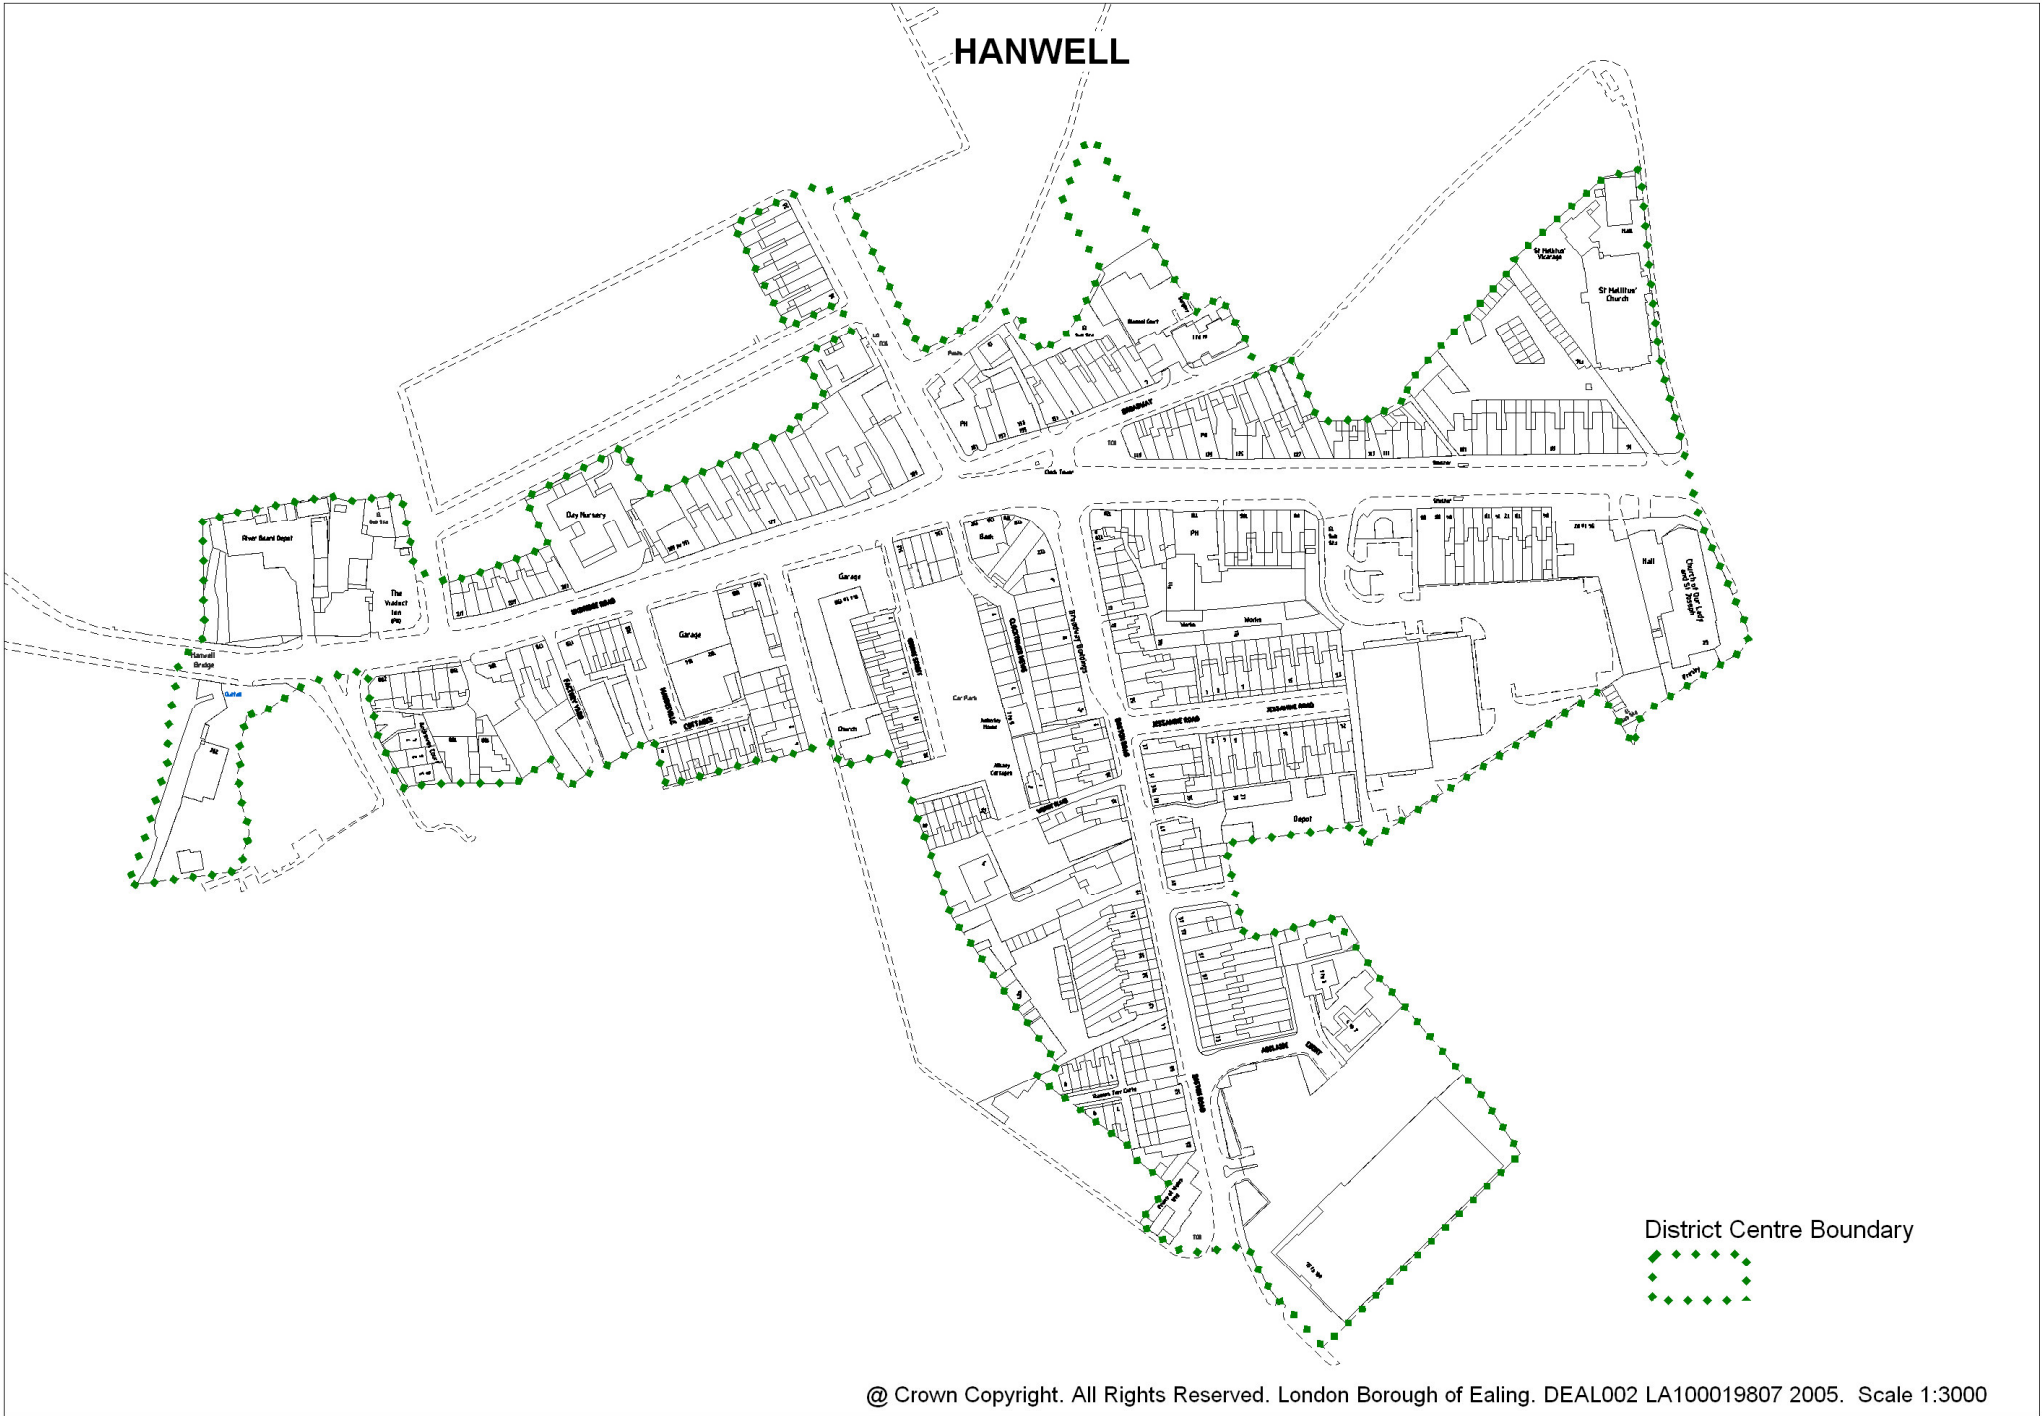

APPENDIX 1:

LONDON BOROUGH OF EALING: TOWN CENTRE BOUNDARIES

EALING

Metropolitan Centre Boundary

EAST ACTON

Neighbourhood Centre Boundary

HANWELL

District Centre Boundary
◆◆◆◆◆

NORTHFIELDS

NORTHOLT

Neighbourhood Centre Boundary

PARK ROYAL

PERIVALE

PERIVALE

BILTON ROAD

Neighbourhood Centre Boundary

PITSHANGER

SOUTH EALING

Neighbourhood Centre Boundary

SOUTHALL

Major Centre Boundary

SUDBURY HILL

Neighbourhood Centre Boundary

WESTWAY CROSS

Neighbourhood Centre Boundary