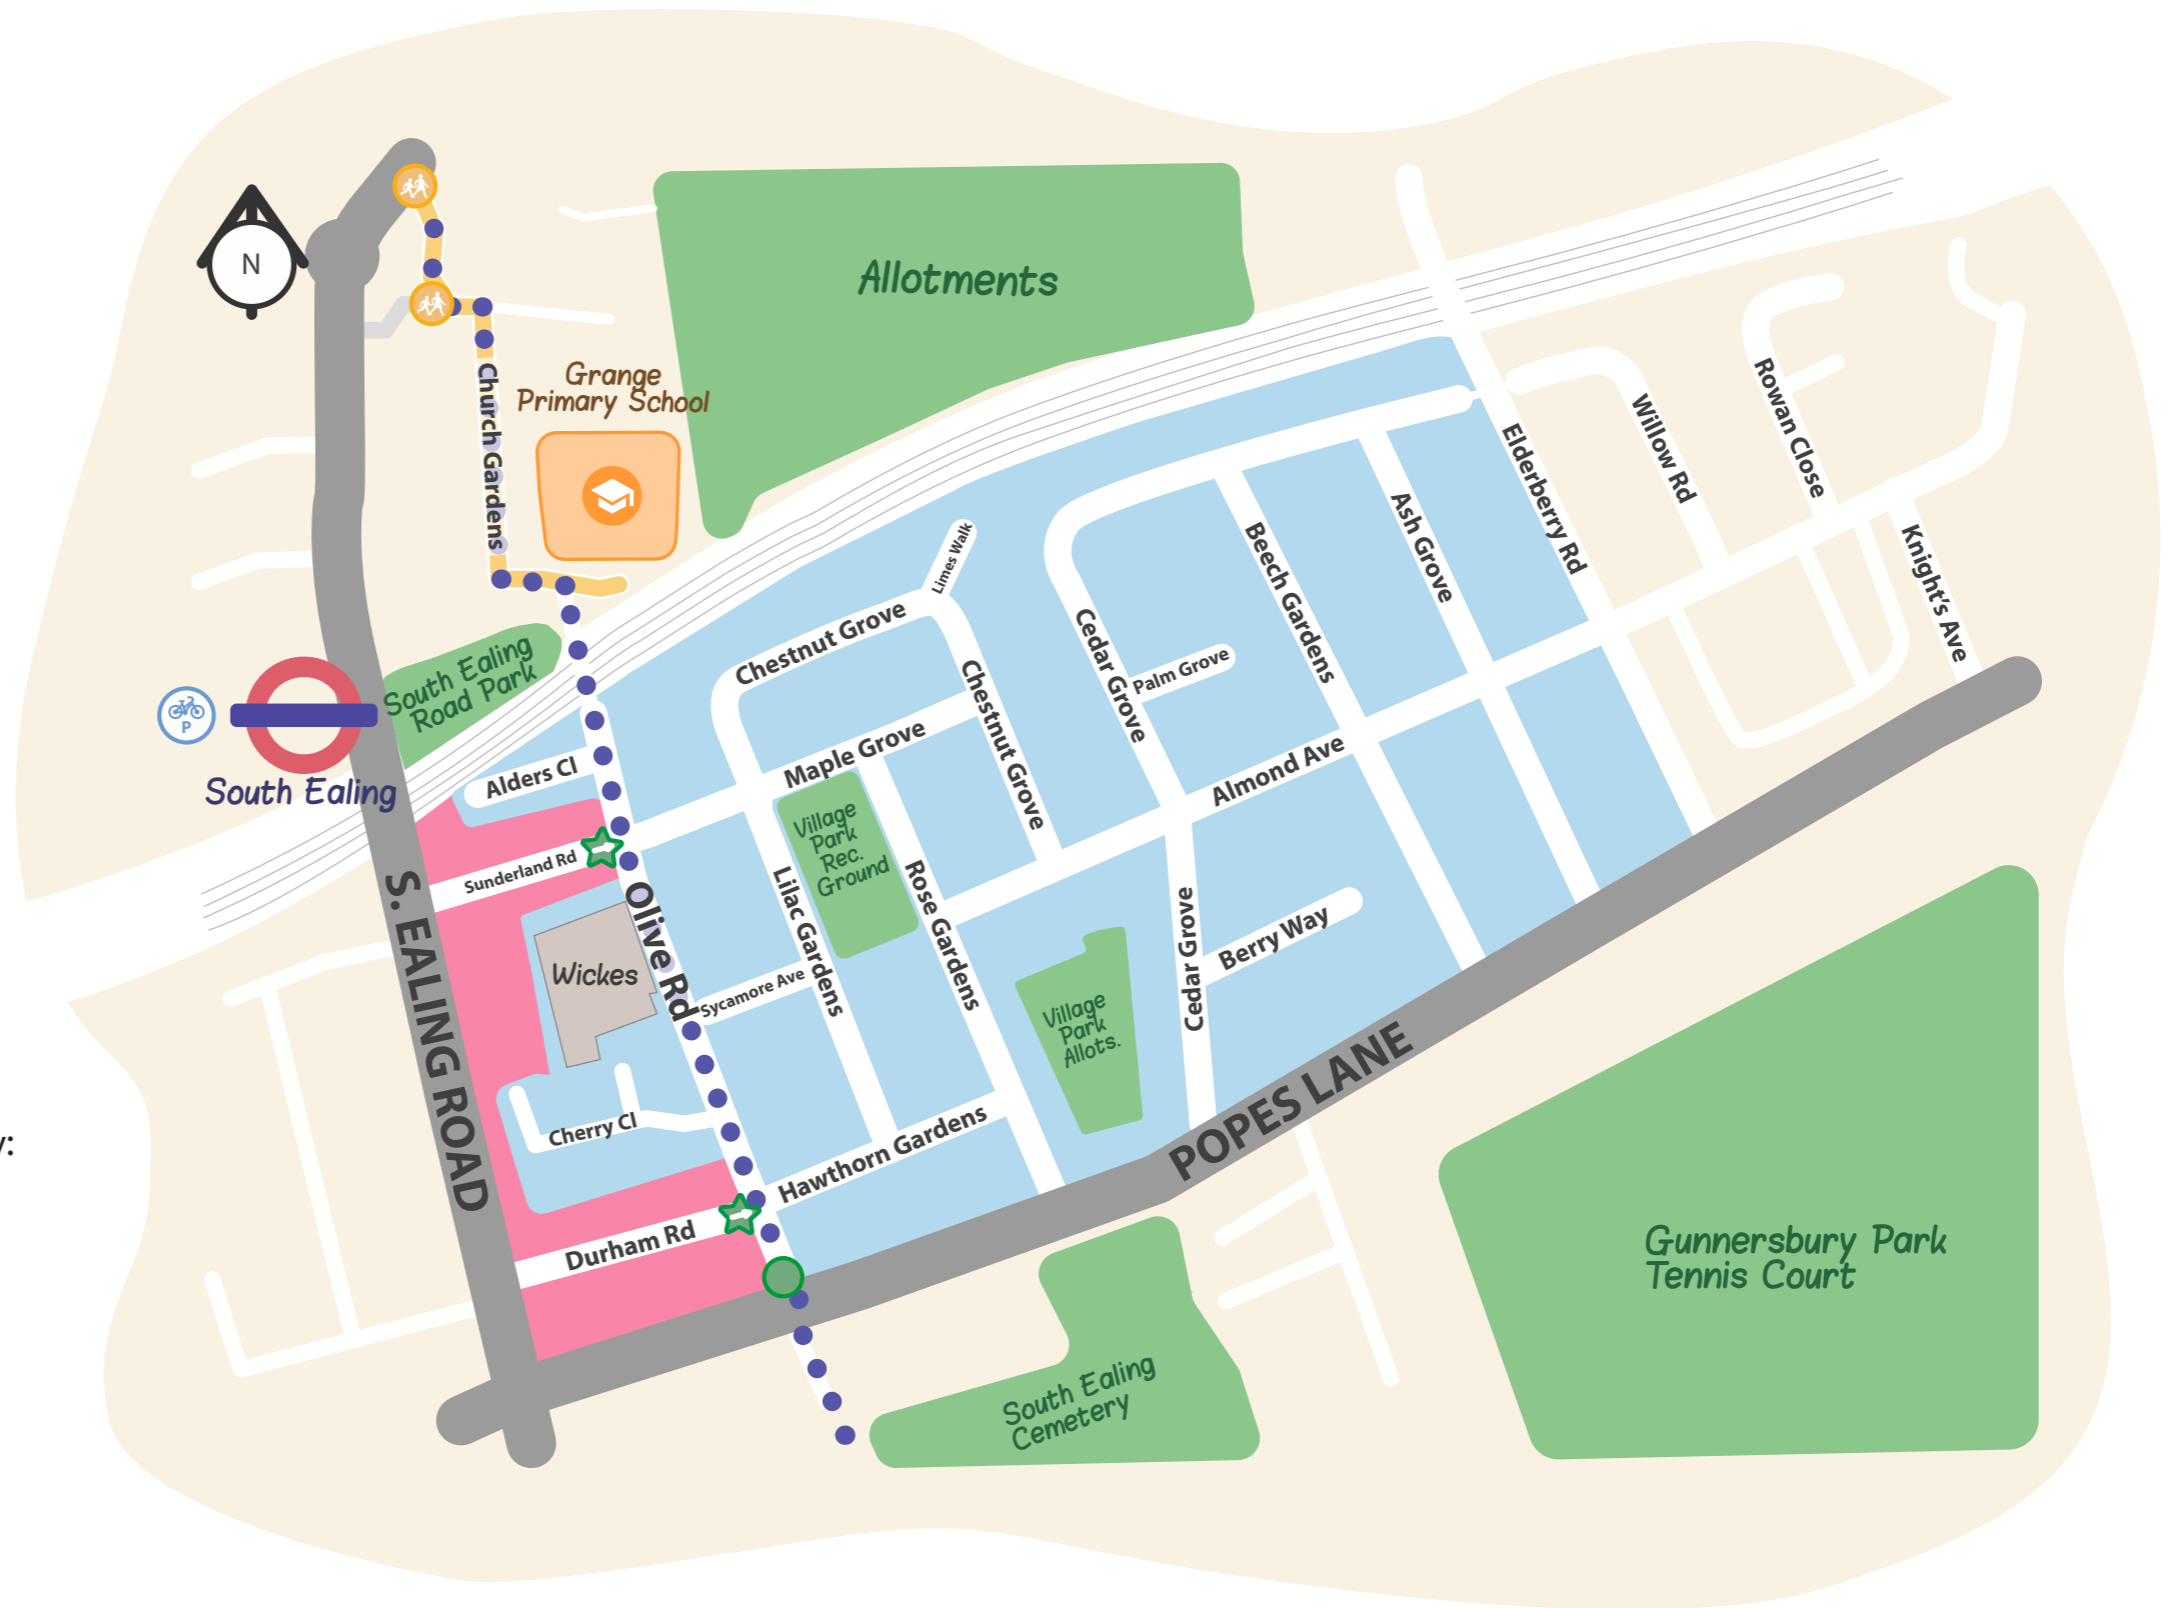

# LTN08 Olive Road

## ACCESS

-  Access from Olive Road, Popes Lane and Elderberry Road
-  Access from South Ealing Road

## KEY

-  Suggested cycle route
-  No access except for cyclists and pedestrians
-  No access except for cyclists and pedestrians - with mobile enforcement vehicles
-  School street barrier location  
Hours of operation for Grange Primary:  
8.30 - 9.30am & 2.45 - 3.45pm.  
Note: Launch currently delayed.
-  Cycle parking available at station

All local streets will have complete motor access for local uses, such as residents accessing their property, visitors, waste collection, emergency services and deliveries. Although in some cases a different route may need to be taken