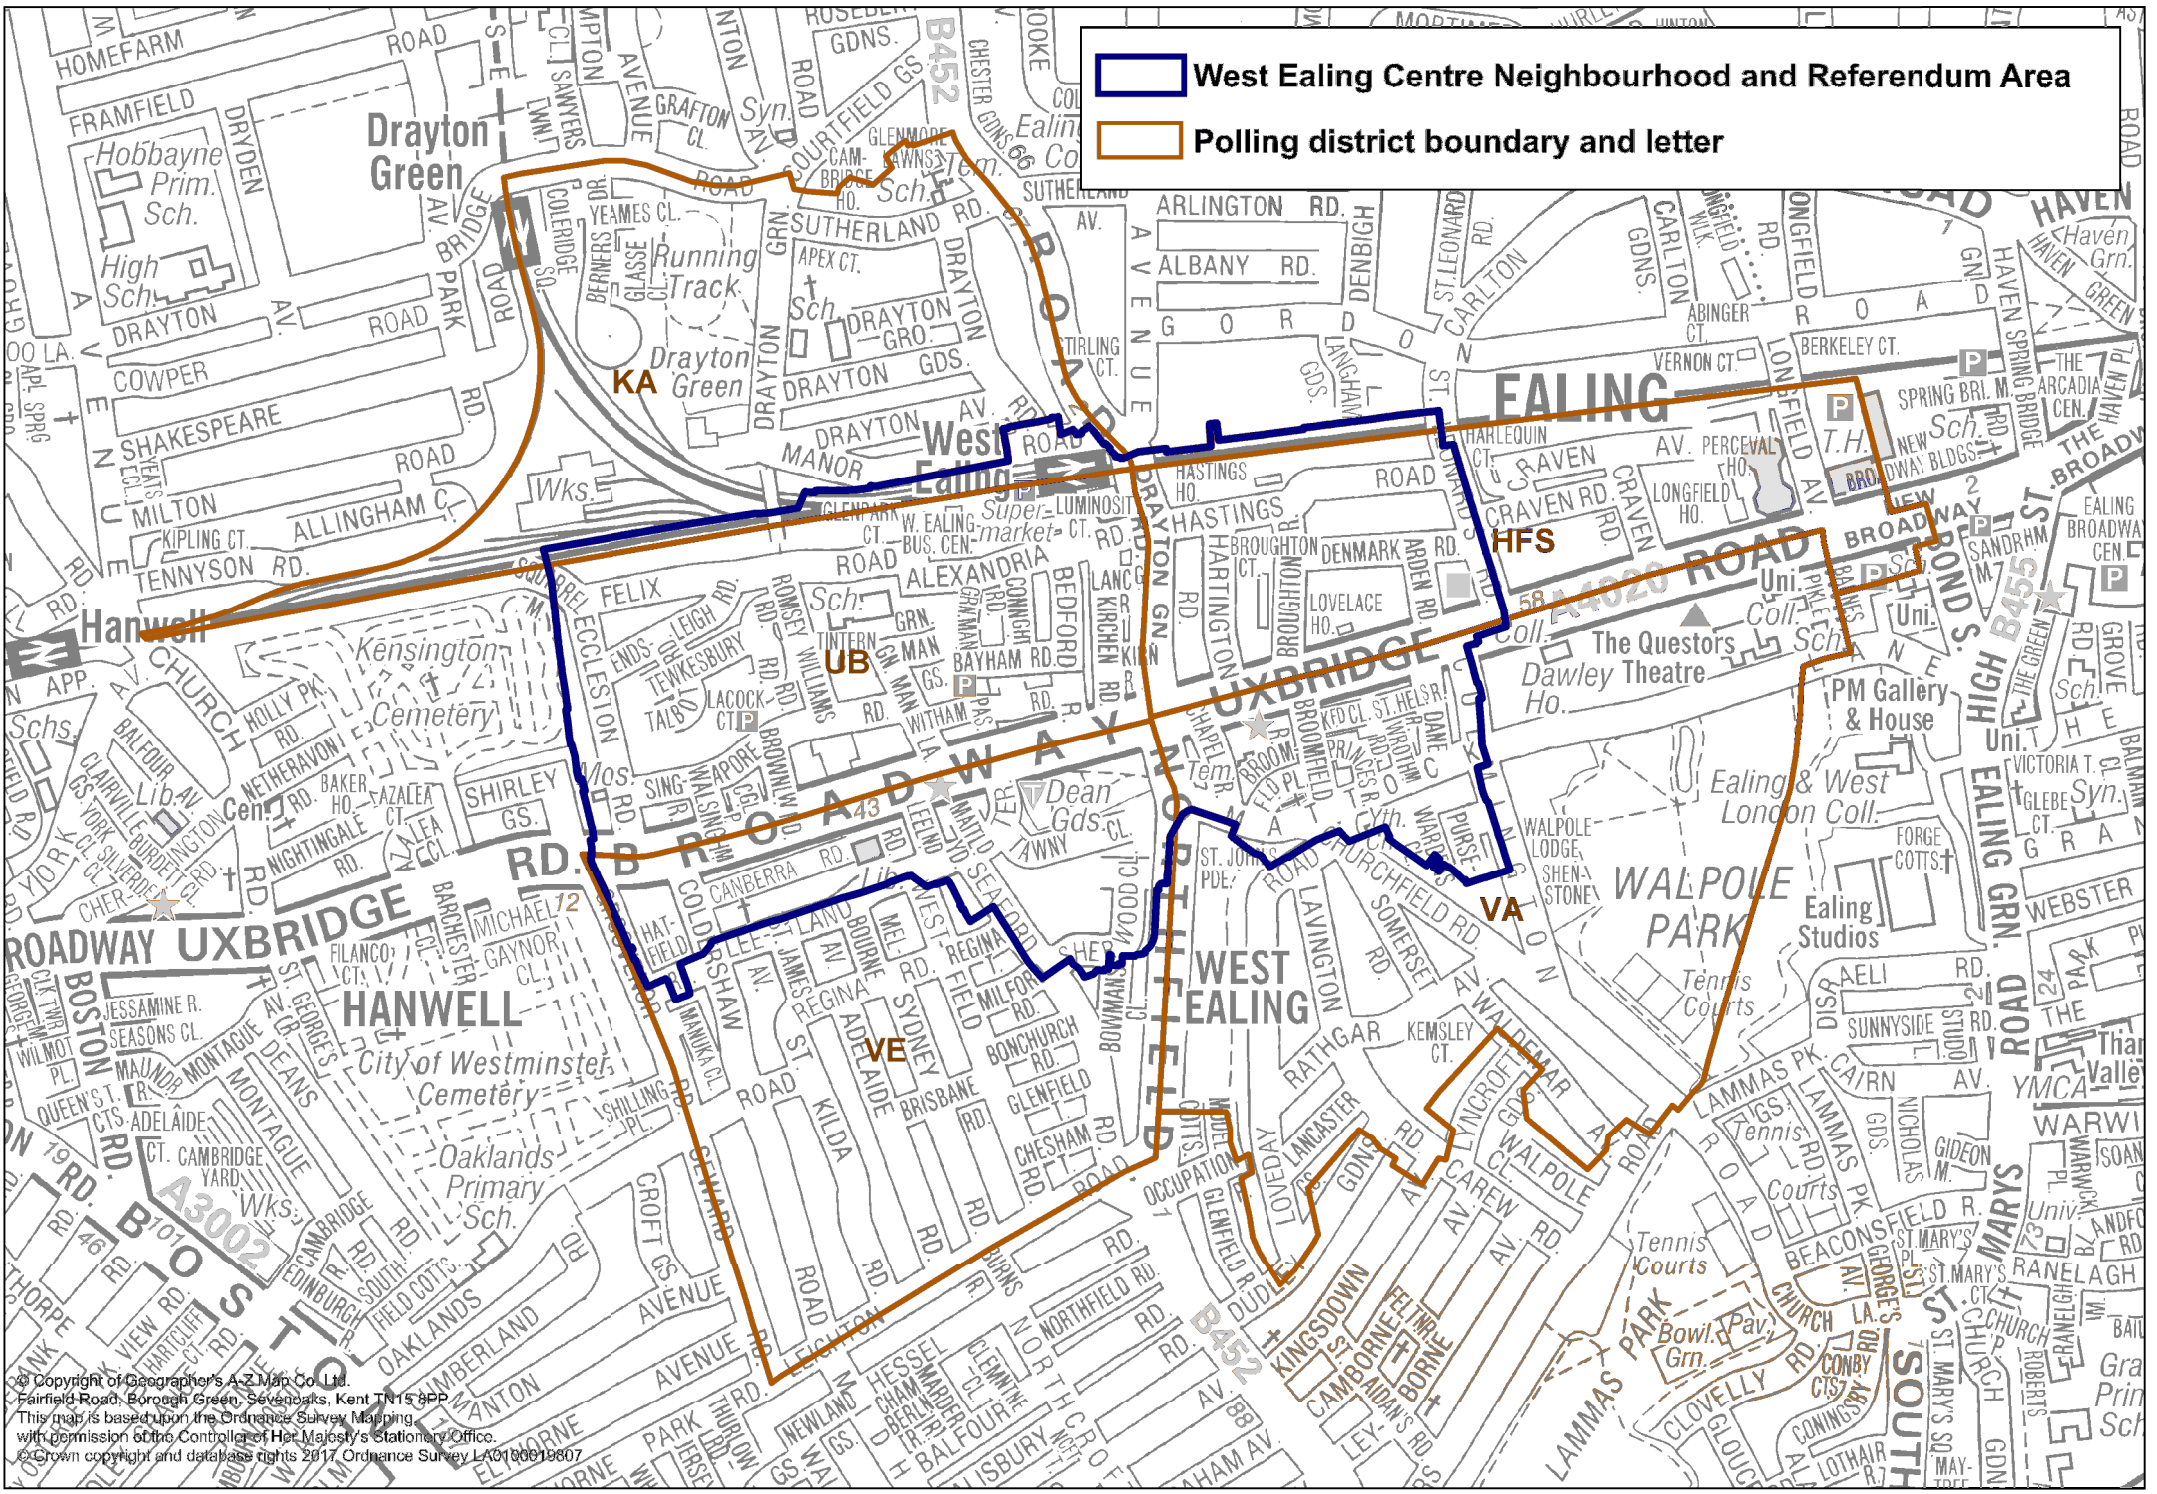

West Ealing Centre Neighbourhood and Referendum Area
 Polling district boundary and letter

© Copyright of Geographers A-Z Map Co. Ltd.
 Fairfield Road, Borough Green, Sevenoaks, Kent TN15 9PP
 This map is based upon the Ordnance Survey Mapping
 with permission of the Controller of Her Majesty's Stationary Office.
 © Crown copyright and database rights 2017, Ordnance Survey L90180018807