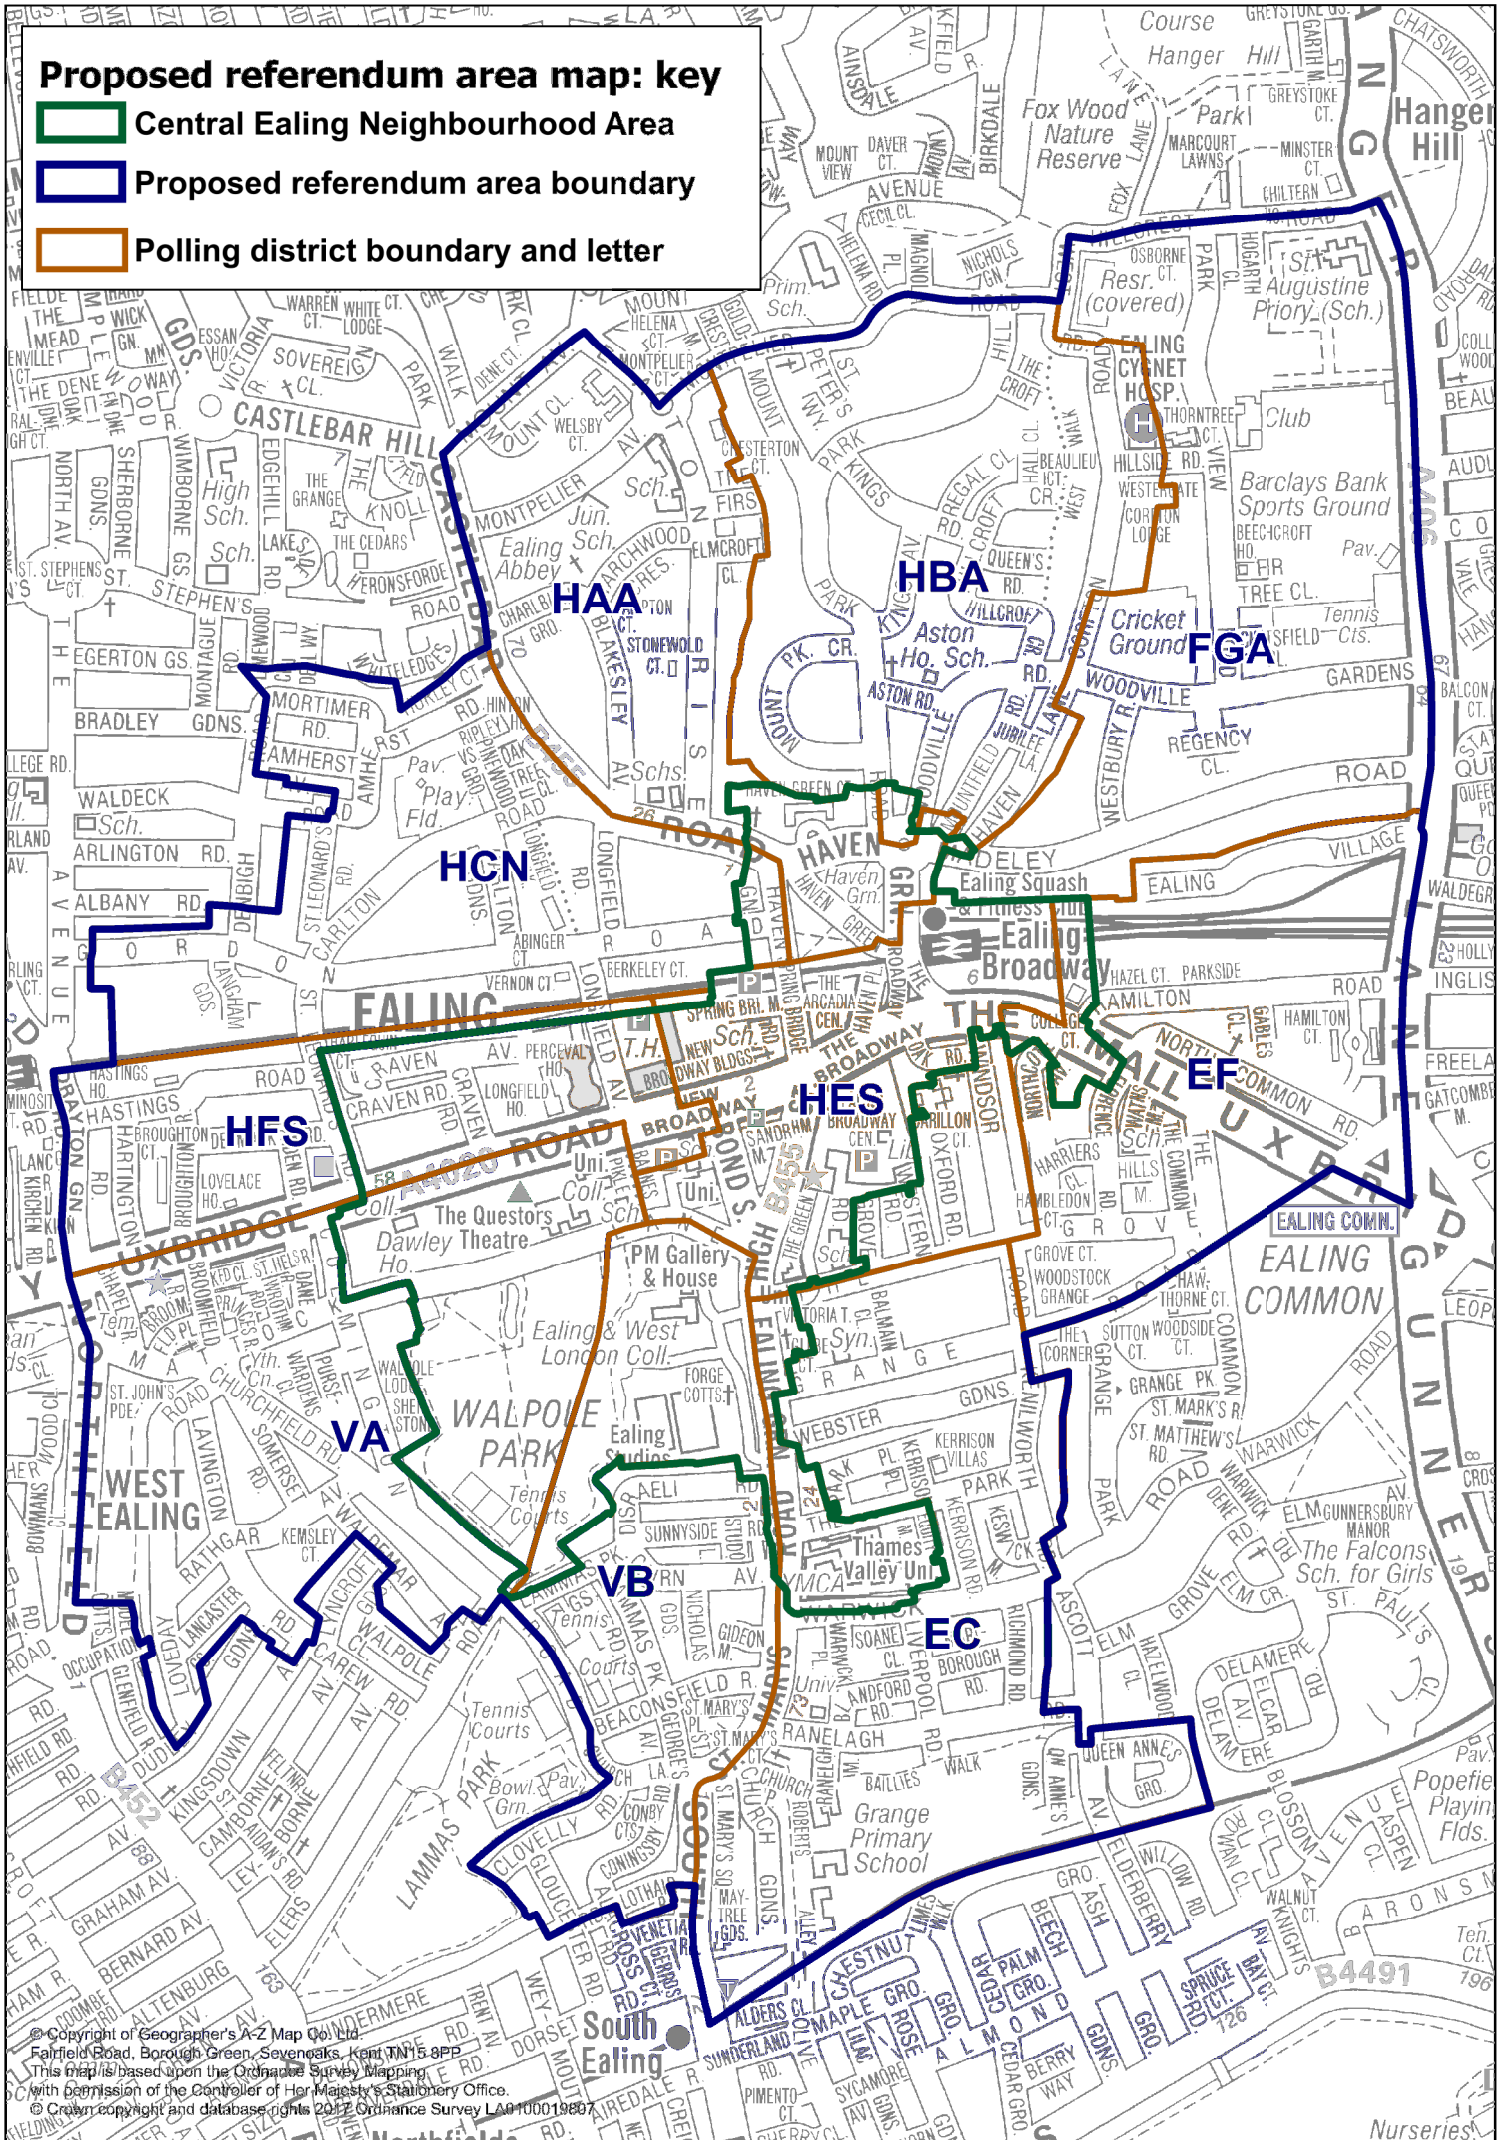

Proposed referendum area map: key

- Central Ealing Neighbourhood Area
- Proposed referendum area boundary
- Polling district boundary and letter

B4491

Nurseries